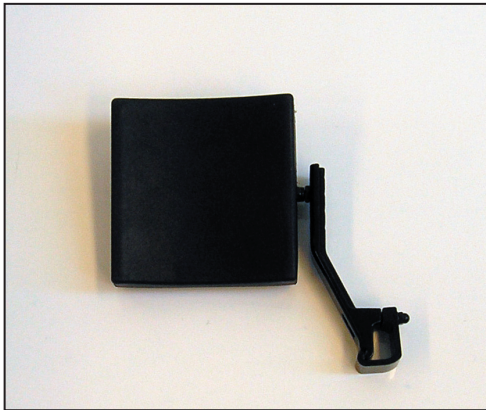

Product Info

| | | |
|-------------------------|--------------------------|---------------------------|
| Date: 17/3 - 2006 | Product info.: 4-2006 | Written by: Fredrik Delås |
| Item: New calf supports | Delivery: From this date | |

From this date we will start to deliver new calf supports.

The new calf support has gone through a "face lift" and is now made of moulded polyurethane. It is easy to clean, and has no plastic edges or cracks where dirt has a tendency to find its way. The first calf supports in sizes 43, 45 & 50 cm are going into production today. The new calf support will be implemented on all by the end of April.