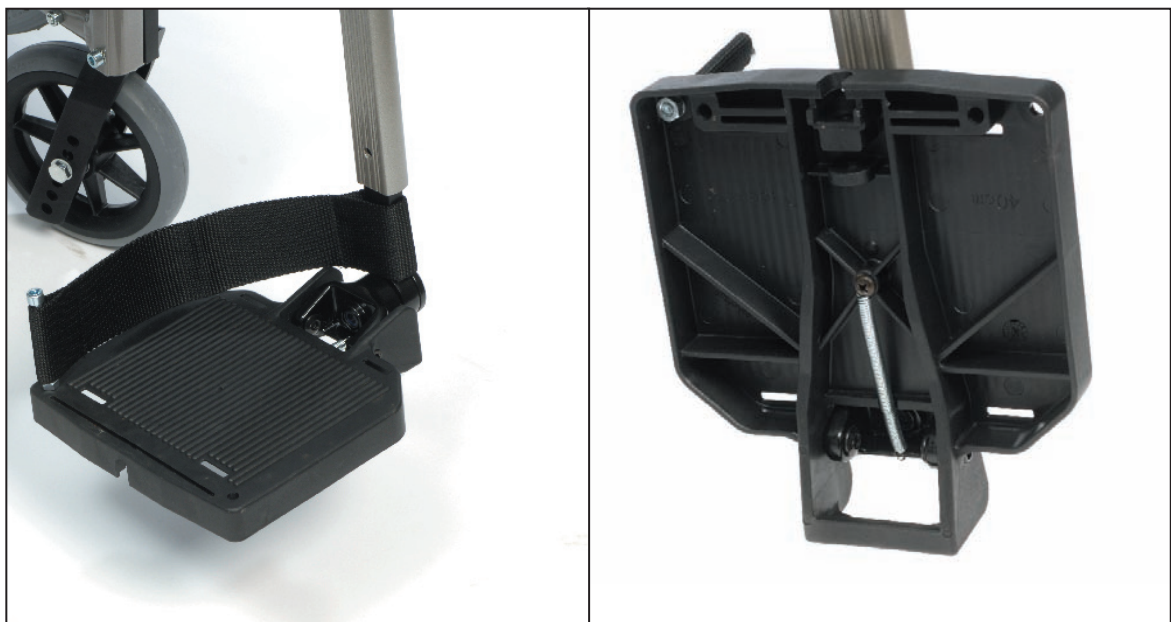

Product Info

Date: 29/8 - 2006	Product info.: 8-2006	Written by: Fredrik Delås
Item: Foot plates	Delivery: From this date	

From this date we are supplying new foot plates for the Netti wheelchairs.

The new foot plate has been made more square to provide a larger contact area for the foot. The hinge has been changed to make the foot plate more stable. There is also added a spring under the foot plate to allow easier handling of the foot plate by the user. These foot plates will be mounted on all Netti chairs except for the Netti Mini models.

Item: Foot plates for Foot Support Universal with calf support	Item number
Foot plate 35cm with adjustment piece 245mm. With lock . Right	27850
Foot plate 38cm with adjustment piece 245mm. With lock. Right	27851
Foot plate 40cm with adjustment piece 245mm. With lock. Right	27852
Foot plate 43cm with adjustment piece 245mm. With lock. Right	27853
Foot plate 45cm with adjustment piece 245mm. With lock. Right	27854
Foot plate 50cm with adjustment piece 245mm. With lock. Right	27855
Foot plate 55cm with adjustment piece 245mm. With lock. Right	27856
Foot plate 60cm with adjustment piece 245mm. With lock. Right	27857
Foot plate 35cm with adjustment piece 245mm. With lock. Left.	27859
Foot plate 38cm with adjustment piece 245mm. With lock. Left.	27860
Foot plate 40cm with adjustment piece 245mm. With lock. Left.	27861
Foot plate 43cm with adjustment piece 245mm. With lock. Left.	27862
Foot plate 45cm with adjustment piece 245mm. With lock. Left.	27863
Foot plate 50cm with adjustment piece 245mm. With lock. Left.	27864
Foot plate 55cm with adjustment piece 245mm. With lock. Left.	27865
Foot plate 60cm with adjustment piece 245mm. With lock. Left.	27866