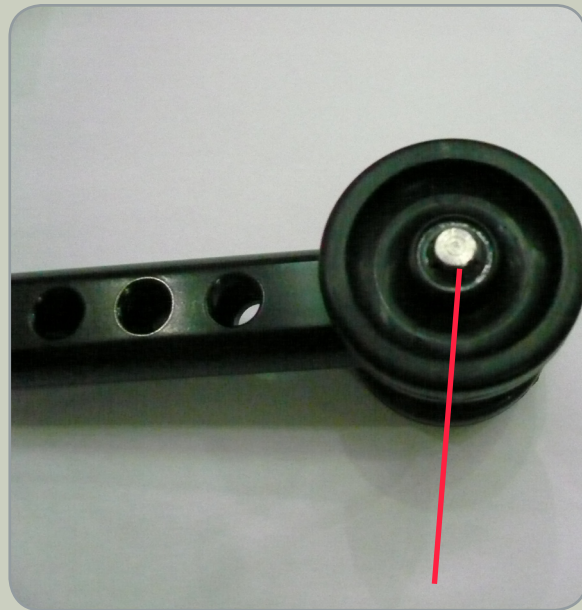

NEW LOCK WASHERS ON ANTI TIP WHEELS

Previous: the lock washers were in silver.

Now: the lock washers are black.

We have introduced new lock washers on our anti-tip wheels. The new lock washers provide improved locking capability. Previously these lock washers were silver; now they are black and contribute to boosting the design.