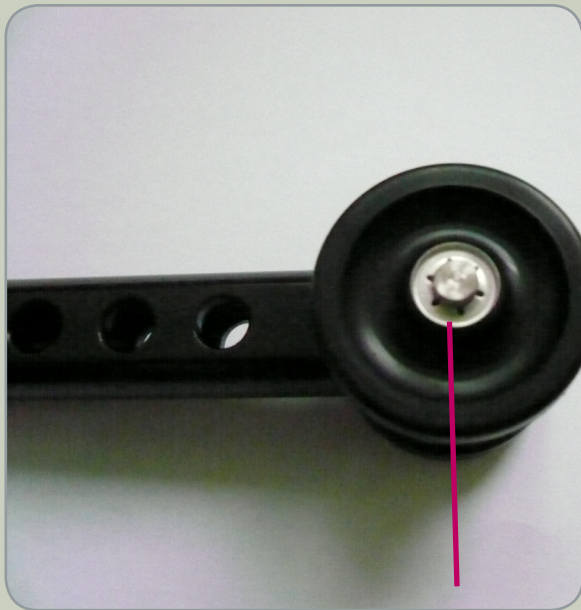

NEW LOCK WASHERS ON ANTI TIP WHEELS

Previous: the lock washers were in silver.

Now: the lock washers are black.

We have introduced new lock washers on our anti-tip wheels. The new lock washers provide improved locking capability. Previously these lock washers were silver; now they are black and contribute to boosting the design.