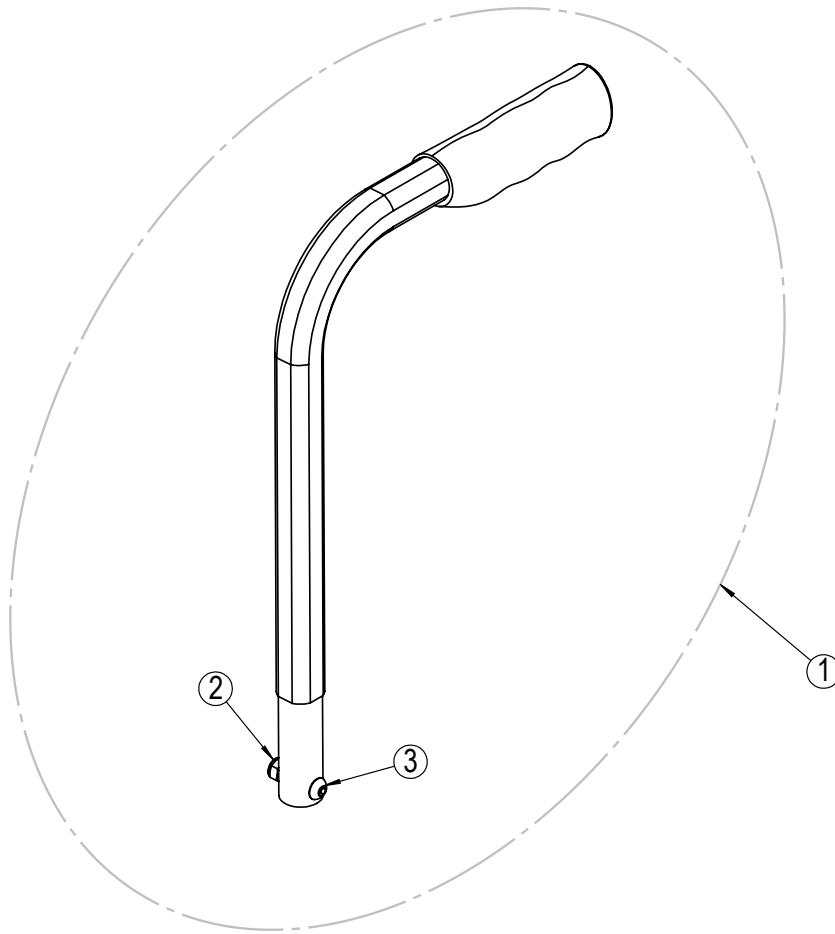

Push handle

Position	Description	Item no.	Pcs. pr. chair
1	Push handle standard 300mm complete	21754	2
1	Push handle long 500mm complete	21808	2
2*	Lock nut M6	20058	2
3*	Screw M6x25	20992	2

* Available upon request