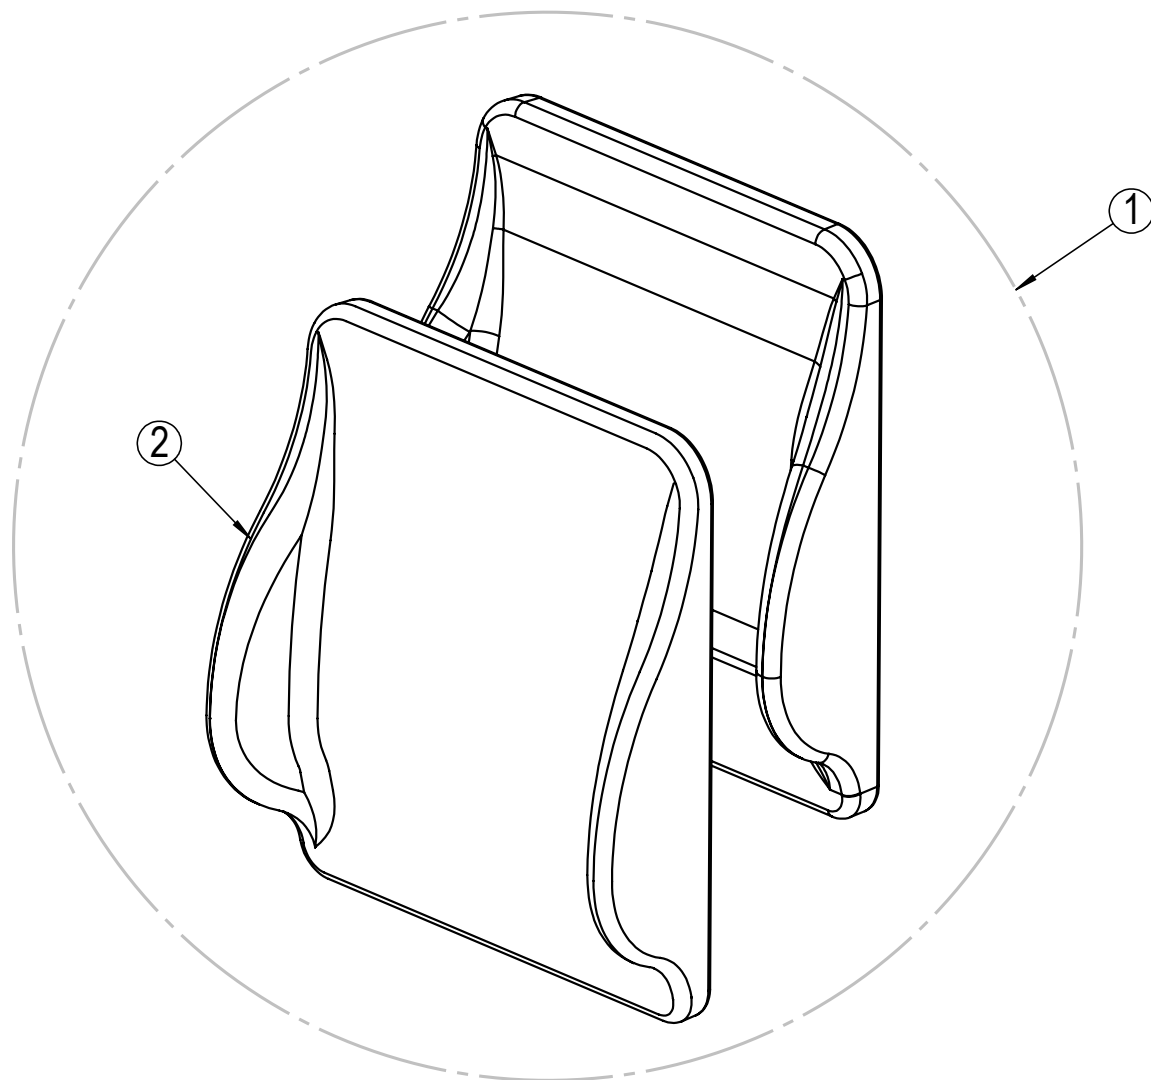

Backrest cushion

Position	Description	Item no.	Pcs. pr. chair
1	Backrest cushion, Uno Back Width:35cm Height:50cm, Mars	3735035	1
1	Backrest cushion, Uno Back Width:38cm Height:50cm, Mars	3735038	1
1	Backrest cushion, Uno Back Width:40cm Height:50cm, Mars	3735040	1
1	Backrest cushion, Uno Back Width:43cm Height:50cm, Mars	3735043	1
1	Backrest cushion, Uno Back Width:45cm Height:50cm, Mars	3735045	1
1	Backrest cushion, Uno Back Width:50cm Height:50cm, Mars	3735050	1
1	Backrest cushion, Uno Back Width:55cm Height:50cm, Mars	3735055	1
1	Backrest cushion, Uno Back Width:60cm Height:50cm, Mars	3735060	1
2	Outer cover, Uno Back Width:35cm Height:50cm, Mars	3745035	1
2	Outer cover, Uno Back Width:38cm Height:50cm, Mars	3745038	1
2	Outer cover, Uno Back Width:40cm Height:50cm, Mars	3745040	1
2	Outer cover, Uno Back Width:43cm Height:50cm, Mars	3745043	1
2	Outer cover, Uno Back Width:45cm Height:50cm, Mars	3745045	1
2	Outer cover, Uno Back Width:50cm Height:50cm, Mars	3745050	1
2	Outer cover, Uno Back Width:55cm Height:50cm, Mars	3745055	1
2	Outer cover, Uno Back Width:60cm Height:50cm, Mars	3745060	1