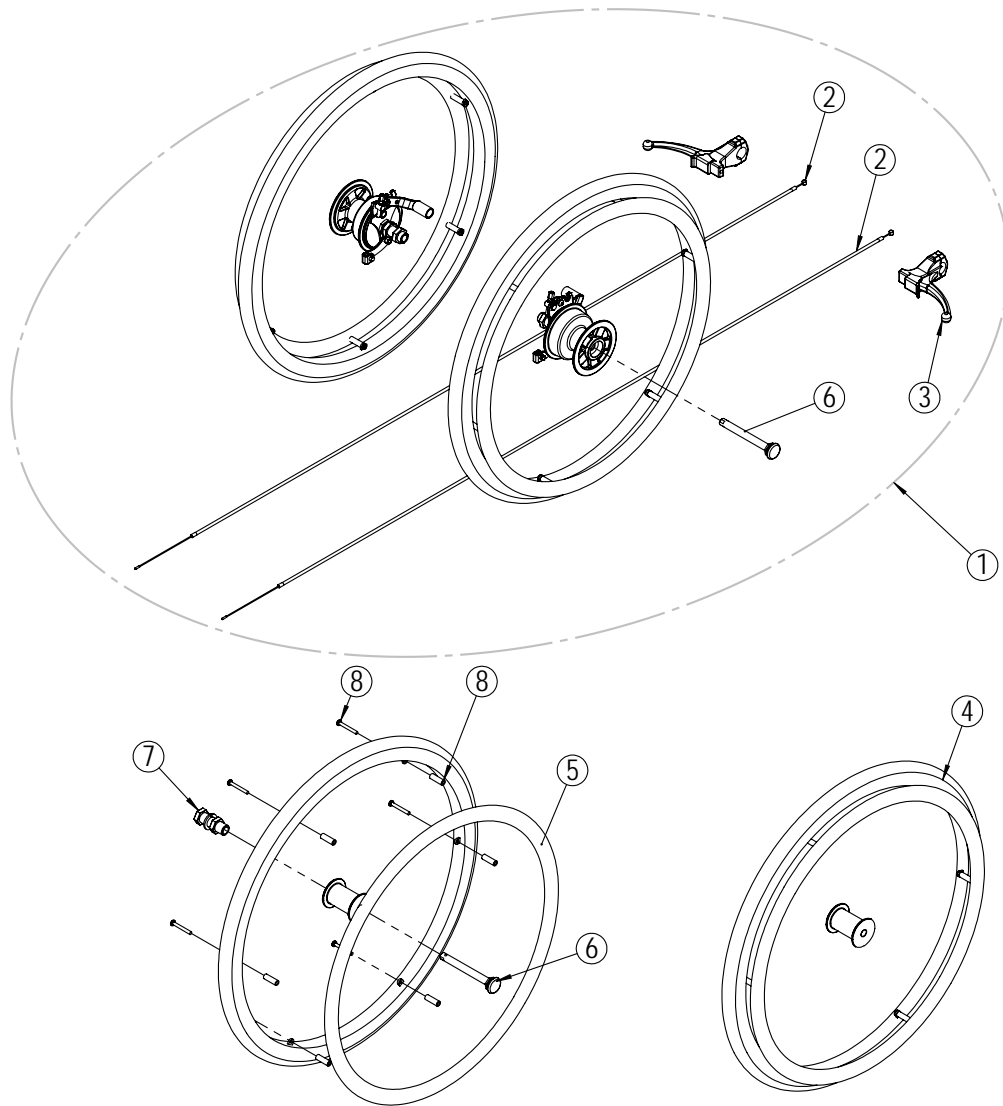

Main wheels

Position	Description	Item no.	Pcs. pr. chair
1	Main wheel 22" x 1" with drum brake - kit	24365	1
1	Main wheel 24" x 1" with drum brake - kit	24310	1
2	Wire 1250 mm complete	41310	2
3	Brake handle	41313	2
4	Main wheel 22" x 1" with quick release	25371	2
4	Main wheel 24" x 1" with quick release	25372	2
5	Push rim 22" plast	20451	2
5	Push rim 24" plast	20450	2
6	Quick release Ø12 x 98mm	20449	2
7	Wheel bushing complete	20329	2
8	Screw (6 pcs.) & distance sleeves (6 pcs.) - kit	21111	2