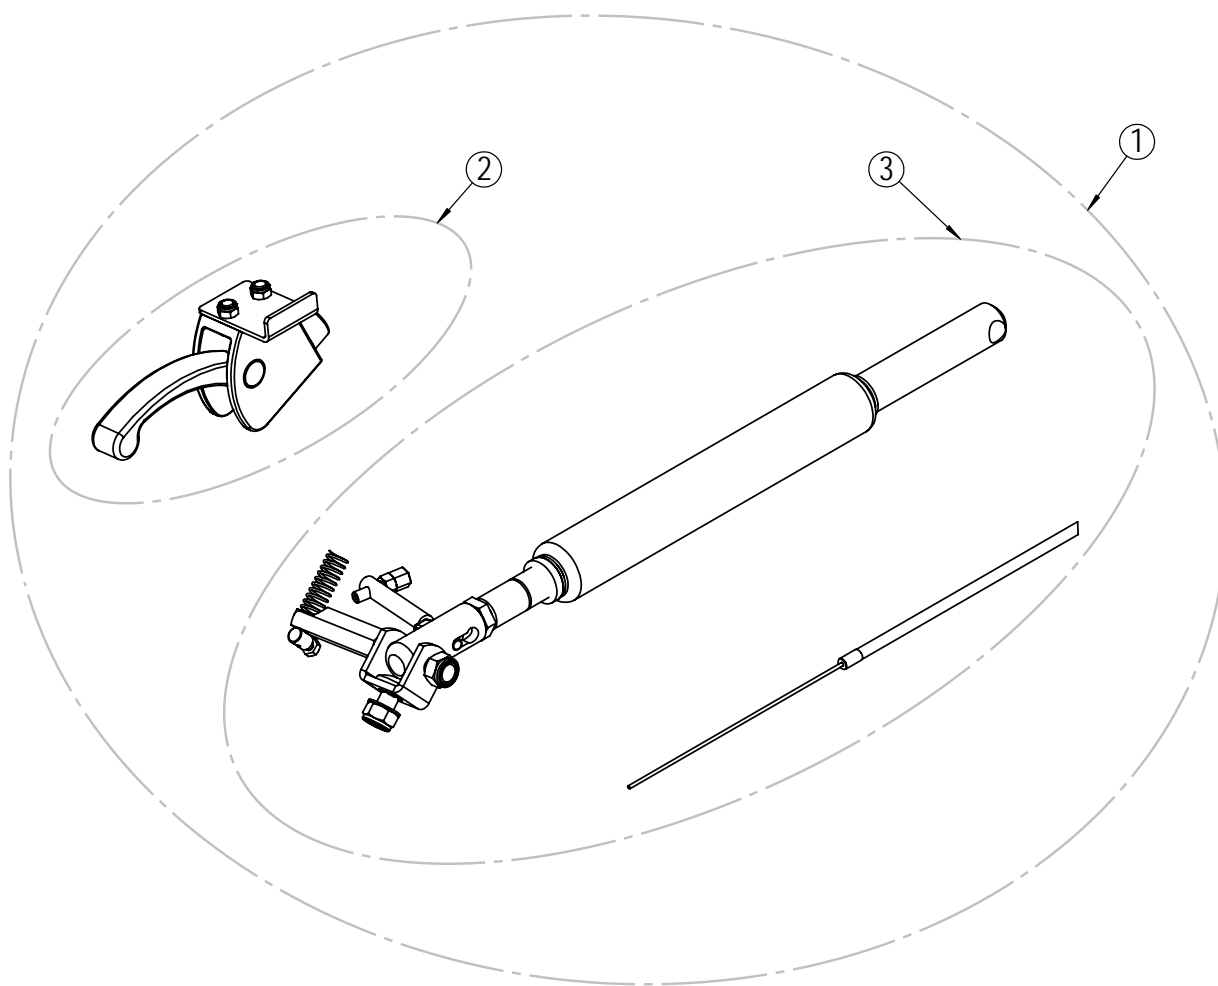

Gas cylinder - recline

Position	Description	Item no.	Pcs. pr. chair
1	Recline cylinder complete with release handle right	40843	1
1	Recline cylinder complete with release handle left	40844	1
2	Release handle right	26190	1
2	Release handle left	26191	1
3	Recline cylinder with wire complete Netti I	40845	1