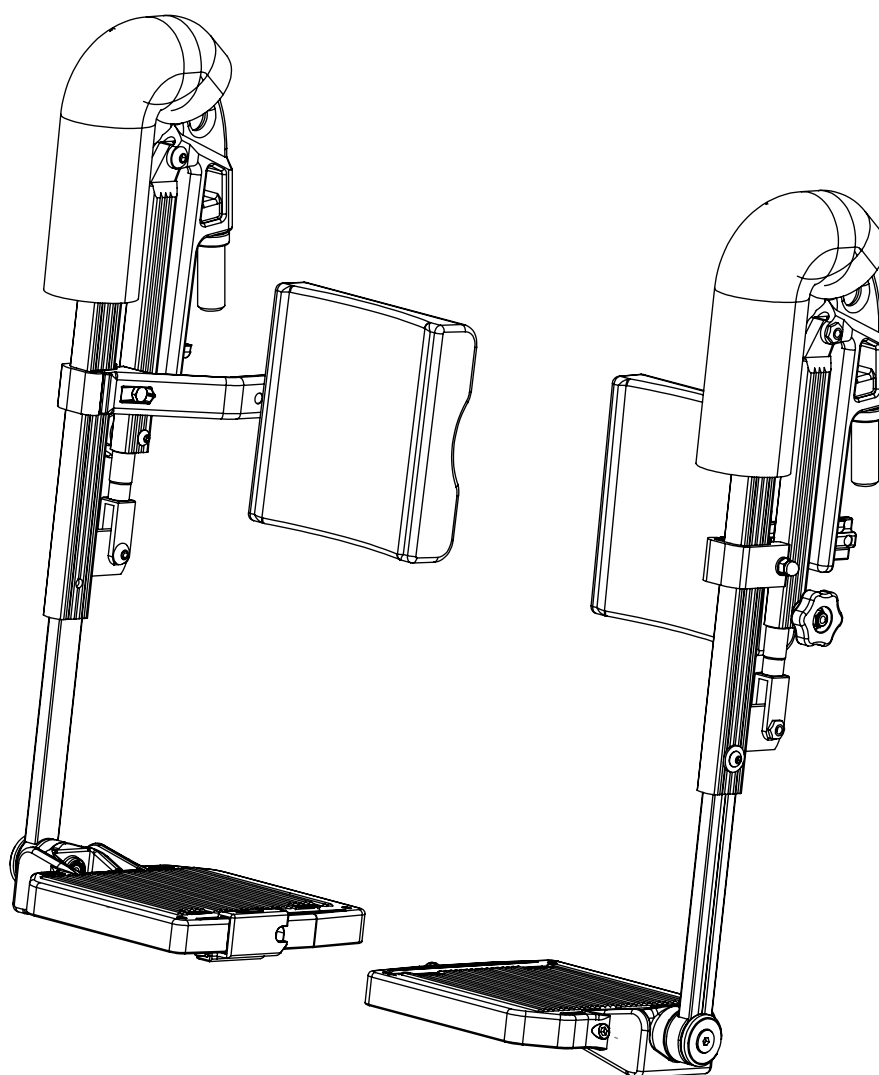

Angle adjustable foot supports - complete

Position	Description	Item no.	Pcs. pr. chair
1	Angle adjustable foot support. Black. 35cm. Right.	29500	1
2	Angle adjustable foot support. Black. 35cm. Left.	29508	1
1	Angle adjustable foot support. Black. 40cm. Right.	29502	1
2	Angle adjustable foot support. Black. 40cm. Left.	29510	1
1	Angle adjustable foot support. Black. 43cm. Right.	29503	1
2	Angle adjustable foot support. Black. 43cm. Left.	29511	1
1	Angle adjustable foot support. Black. 45cm. Right.	29504	1
2	Angle adjustable foot support. Black. 45cm. Left.	29512	1
1	Angle adjustable foot support. Black. 50cm. Right.	29505	1
2	Angle adjustable foot support. Black. 50cm. Left.	29513	1
1	Angle adjustable foot support. Black. 55cm. Right.	29506	1
2	Angle adjustable foot support. Black. 55cm. Left.	29514	1
1	Angle adjustable foot support. Black. 60cm. Right.	29507	1
2	Angle adjustable foot support. Black. 60cm. Left..	29515	1