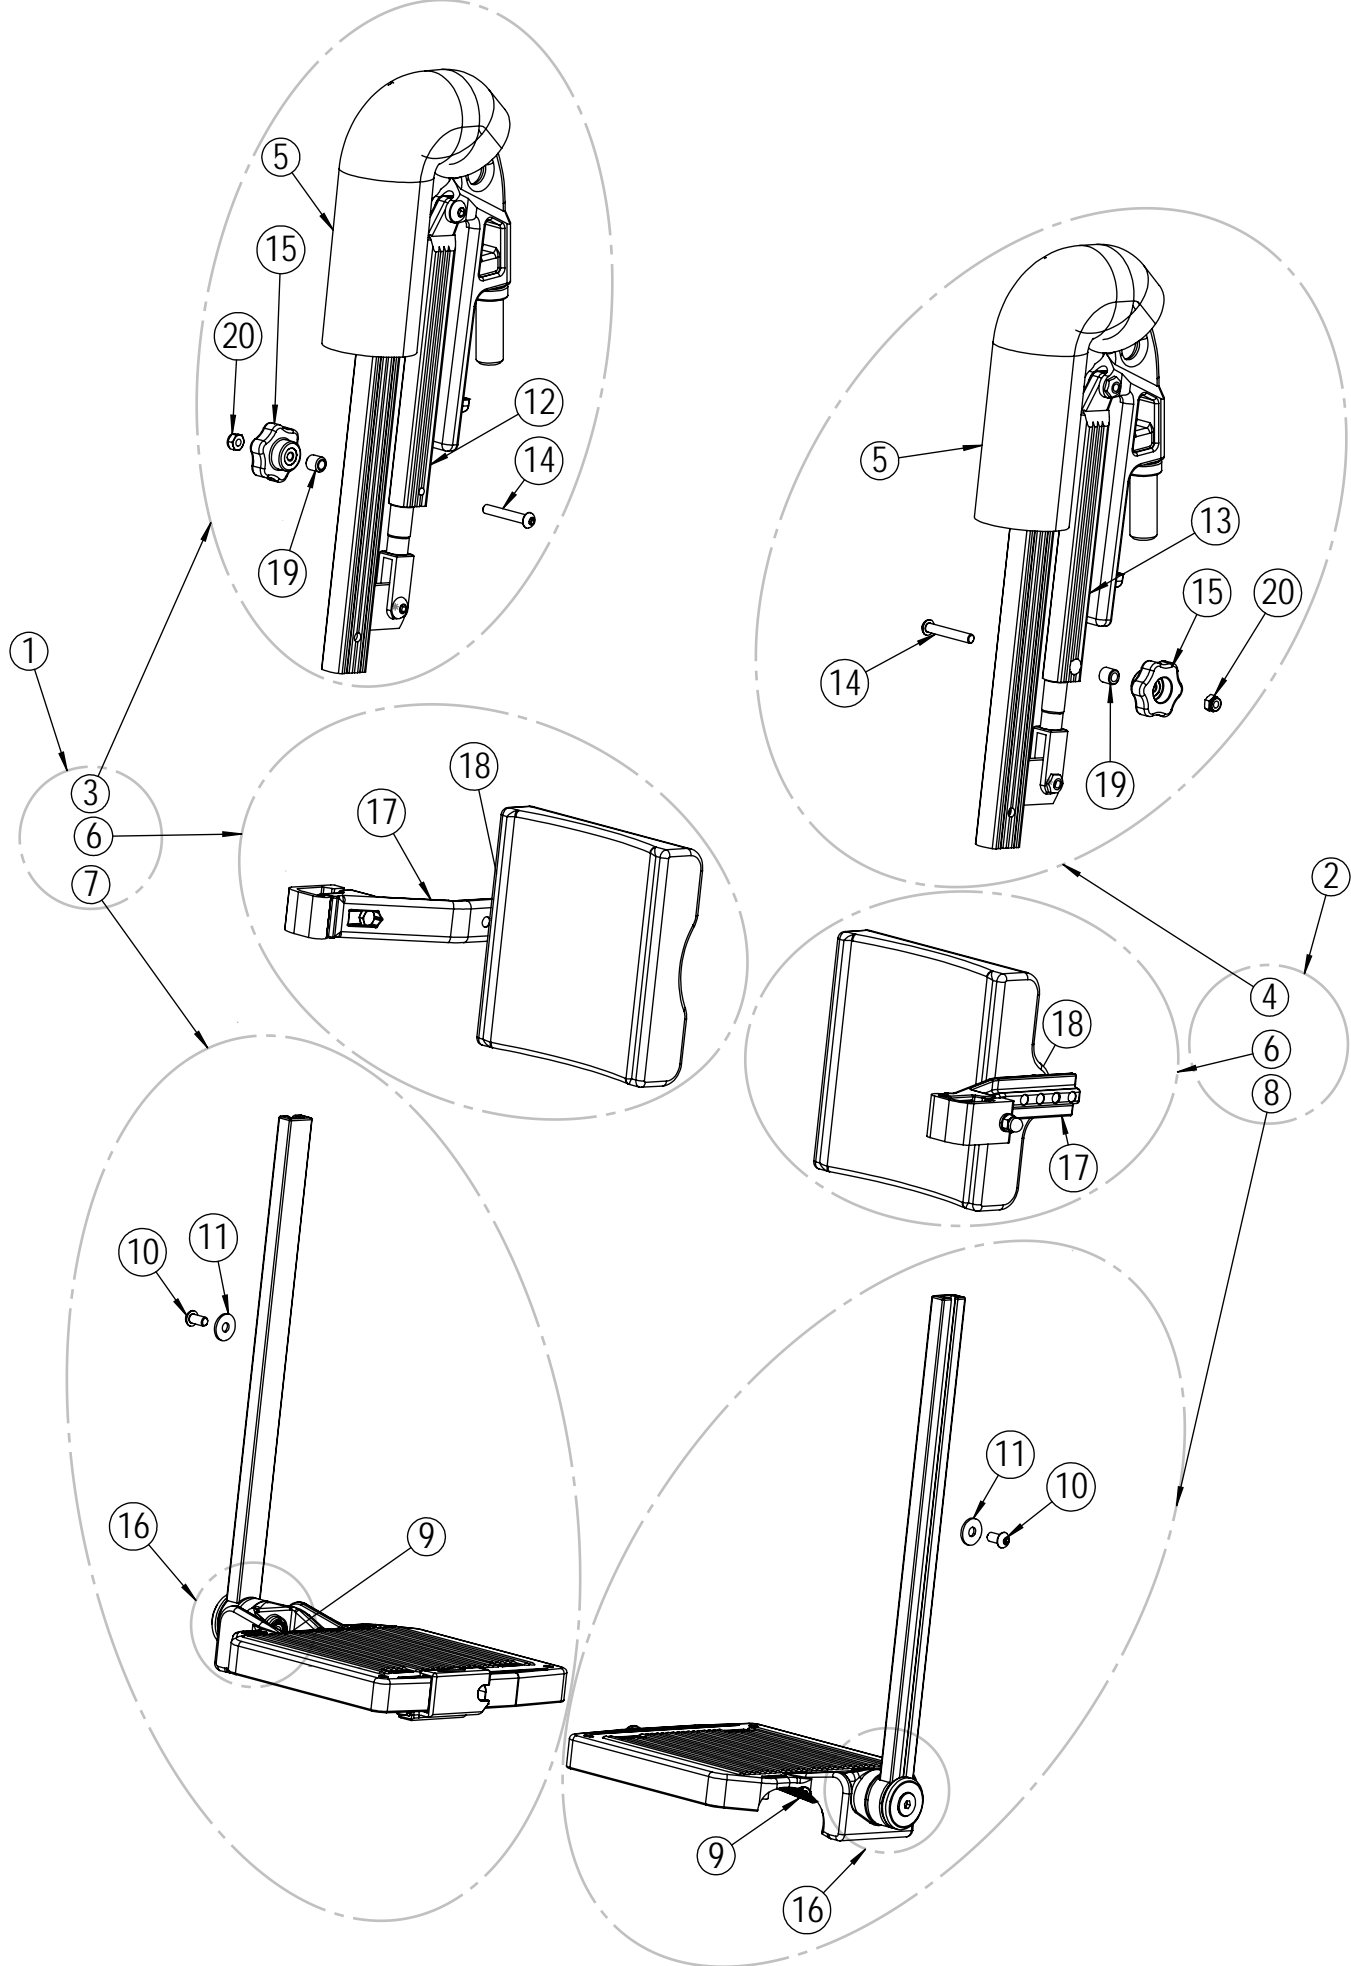

Angle adjustable foot supports - parts

Position	Description	Item no.	Pcs. pr. chair
3	Angle adjustable foot support. Black. Right.	29489	1
4	Angle adjustable foot support. Black. Left.	29490	1
5	Knee upholstery. Mars.	23864	2
6	Calf pad with bracket. 35cm	27964	1
6	Calf pad with bracket. 40cm	27965	1
6	Calf pad with bracket. 43cm	27966	1
6	Calf pad with bracket. 45cm	27966	1
6	Calf pad with bracket. 50cm	27967	1
6	Calf pad with bracket. 55cm	27968	1
6	Calf pad with bracket. 60cm	27969	1
7	Foot plate. 35cm Right.	28621	1
8	Foot plate. 35cm Left.	28649	1
7	Foot plate. 40cm Right.	28623	1
8	Foot plate. 40cm Left.	28651	1
7	Foot plate. 43cm Right.	28624	1
8	Foot plate. 43cm Left.	28652	1
7	Foot plate. 45cm Right.	28625	1
8	Foot plate. 45cm Left.	28653	1
7	Foot plate. 50cm Right.	28626	1
8	Foot plate. 50cm Left.	28654	1
7	Foot plate. 55cm Right.	28627	1
8	Foot plate. 55cm Left.	28655	1
7	Foot plate. 60cm Right.	28628	1
8	Foot plate. 60cm Left.	28656	1
9*	Foot plate spring	27858	2
10*	Screw M6x12	24272	2
11*	Washer	20356	2
12	Mechanical adjustment piece with screw. Black. Right.	29558	1
13	Mechanical adjustment piece with screw. Black. Left.	29559	1
14*	Screw M6x40	20103	2
15*	Adjustment wheel	27388	2
16	Foot plate hinge complete	28523	2
17	Calf support bracket with screw, washer and lock nut	25353	2
18*	Nut M8	29761	2
19*	Foot support locking cone	20539	2
20*	Nut M6	20058	2

* Available upon request.