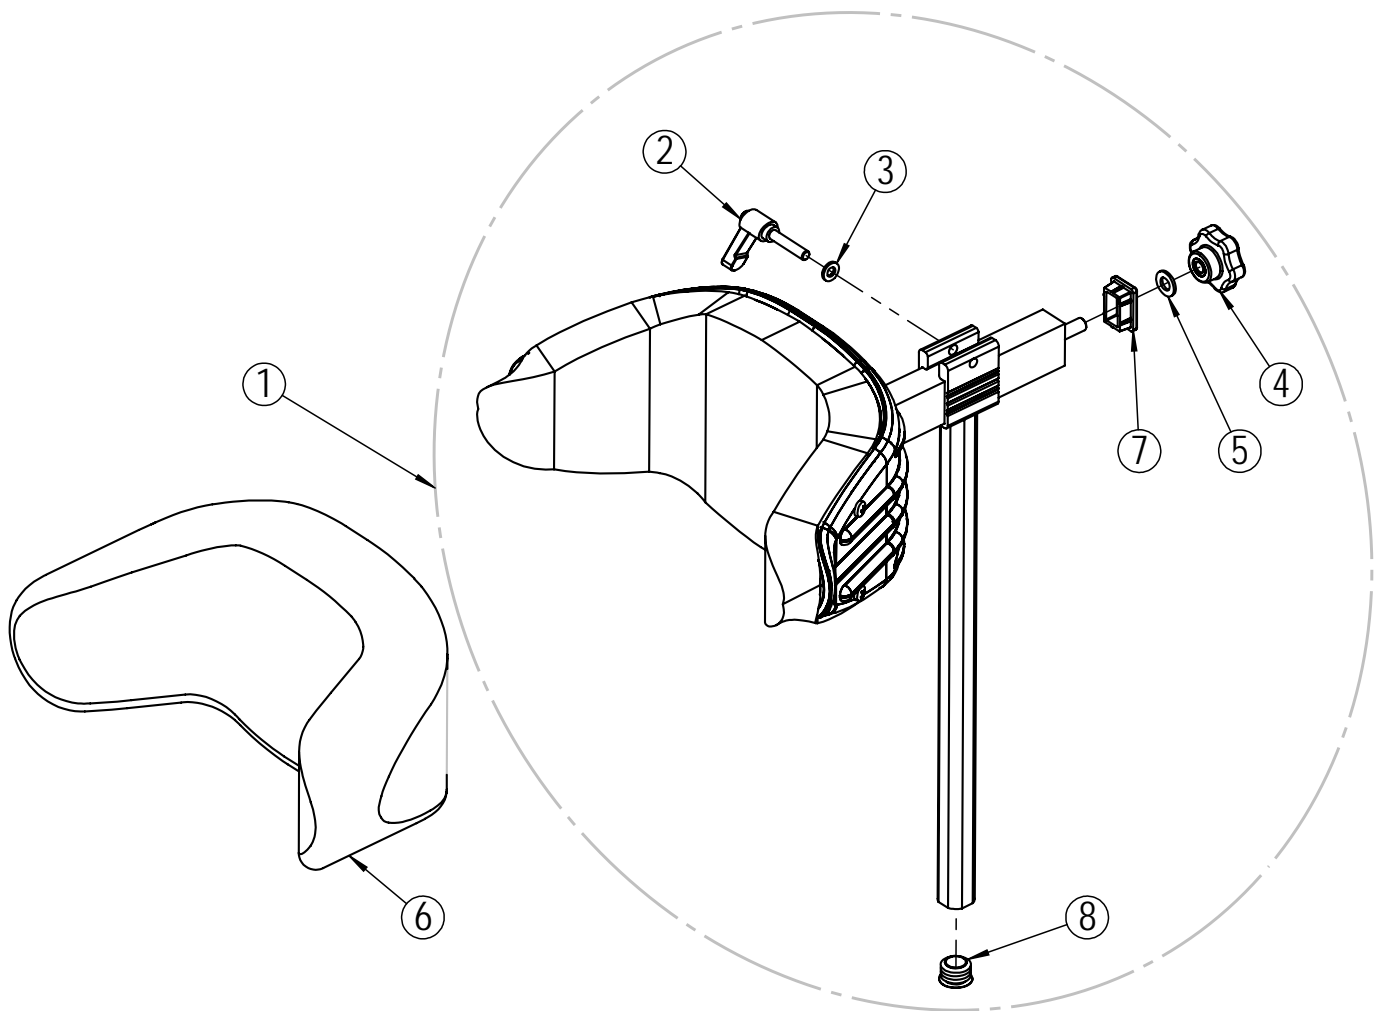

## Push handle

Position	Description	Item no.	Pcs. pr. chair
1	Push handle standard 300mm complete	21754	2
1	Push handle long 500mm complete	21808	2
2*	Lock nut M6	20058	2
3*	Screw M6x25	20992	2

\* Available upon request