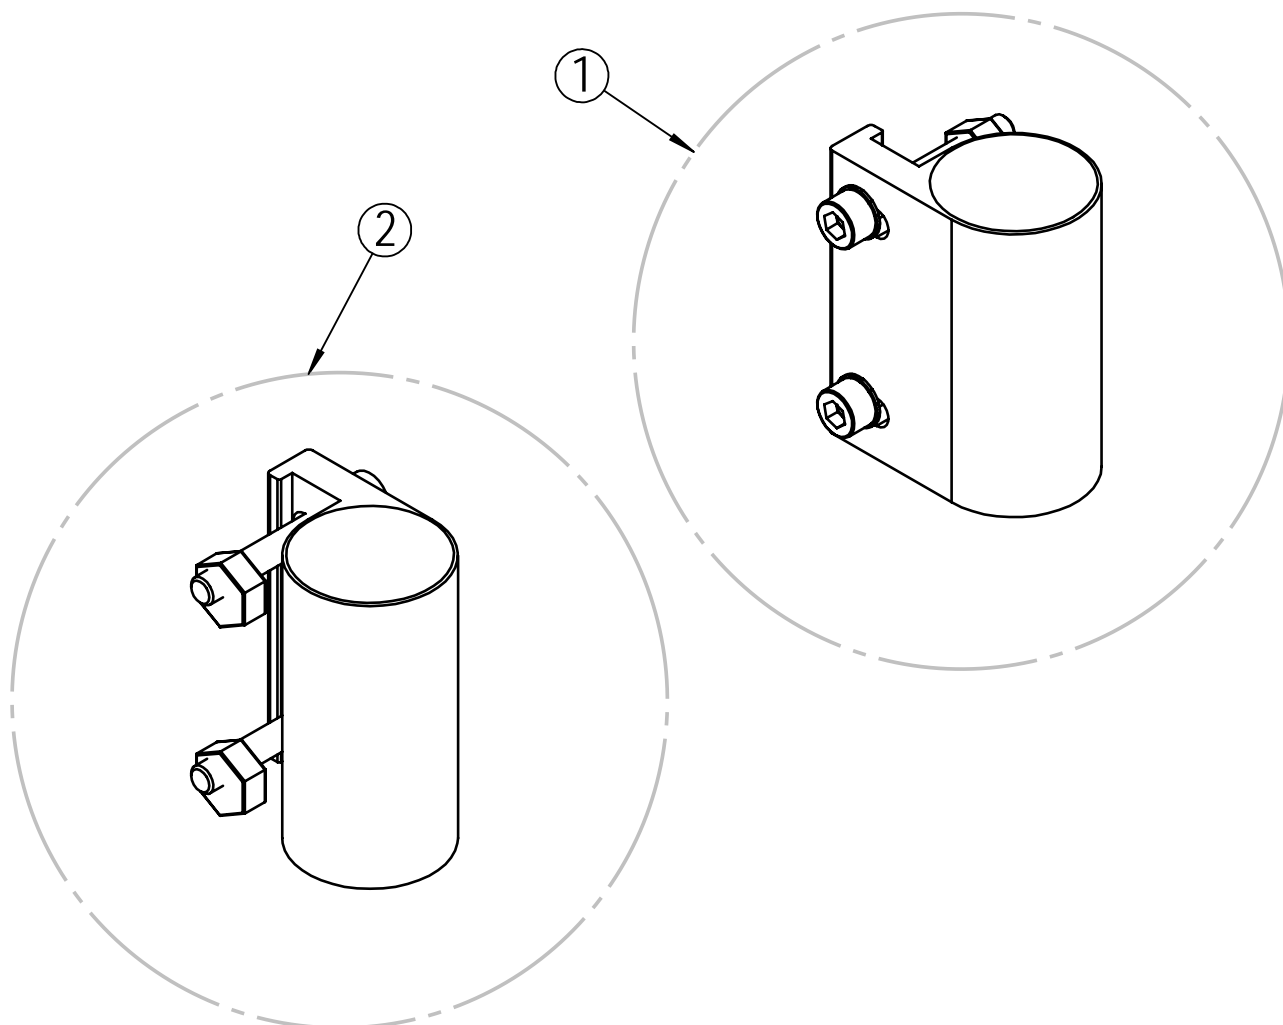

Bearing house

Position	Description	Item no.	Pcs. pr. chair
1	Bearing house A complete	26445	1
2	Bearing house B complete	26446	1

* Available upon request