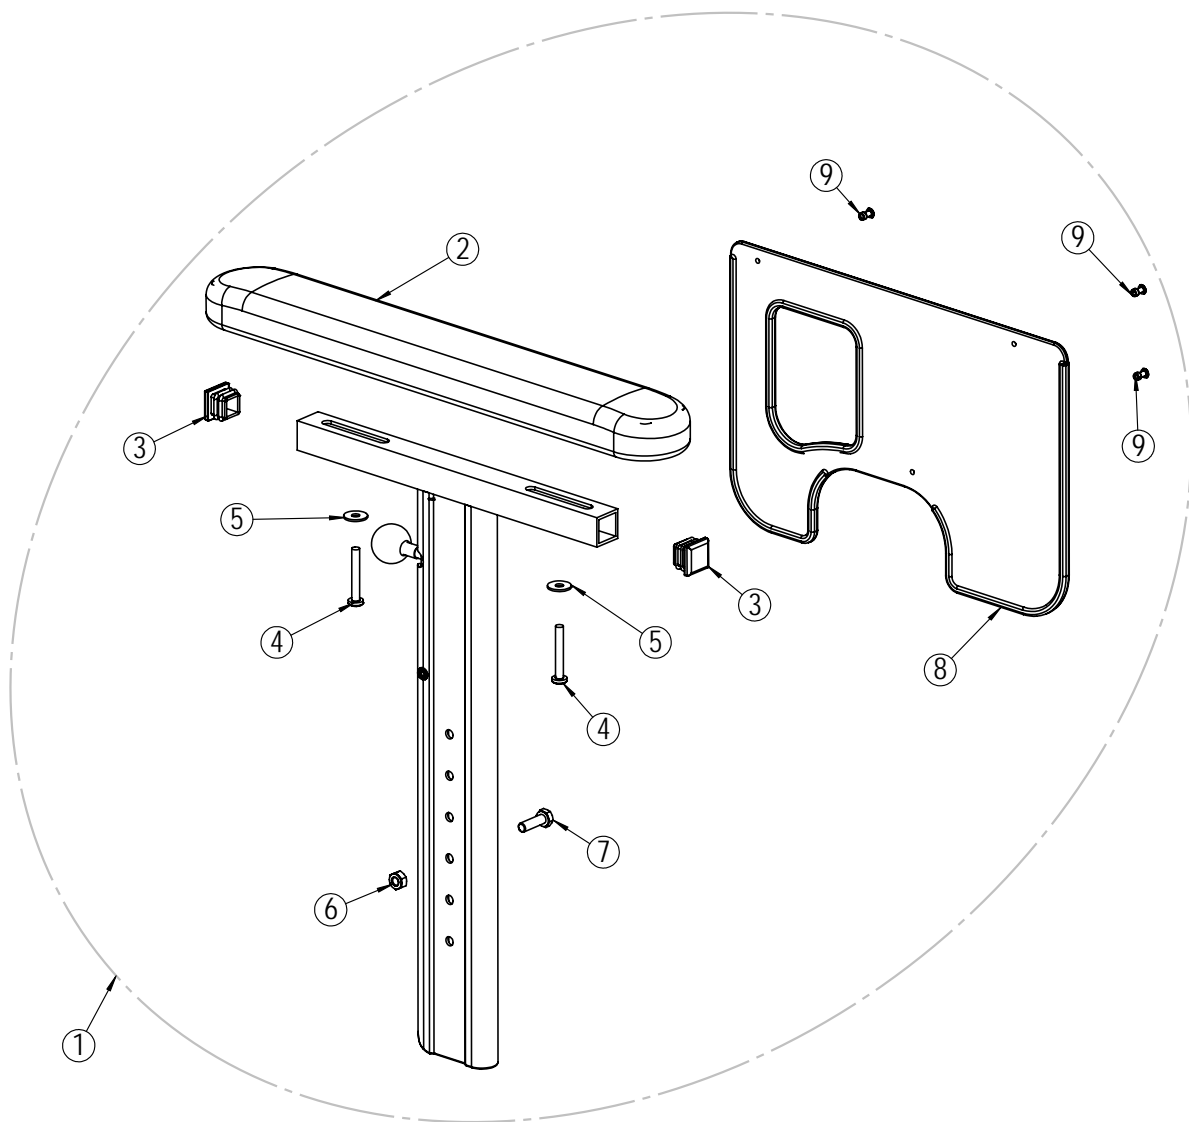

Arm support - left

Position	Description	Item no.	Pcs. pr. chair
1	Arm support left complete	21681	1
2	Arm support pad standard 385x58 PU with screws	20835	1
3*	Square plug 20x20x12 mm	20633	2
4*	Screw M5x35	21323	2
5*	Washer M5	23594	2
6*	Screw M6x20	20406	1
7*	Nut M6	20407	1
8	Skirt guard arm support	20239	1
9*	Pop black $\varnothing 3.2 \times 9.7 \text{ mm}$	20060	3

* Available upon request