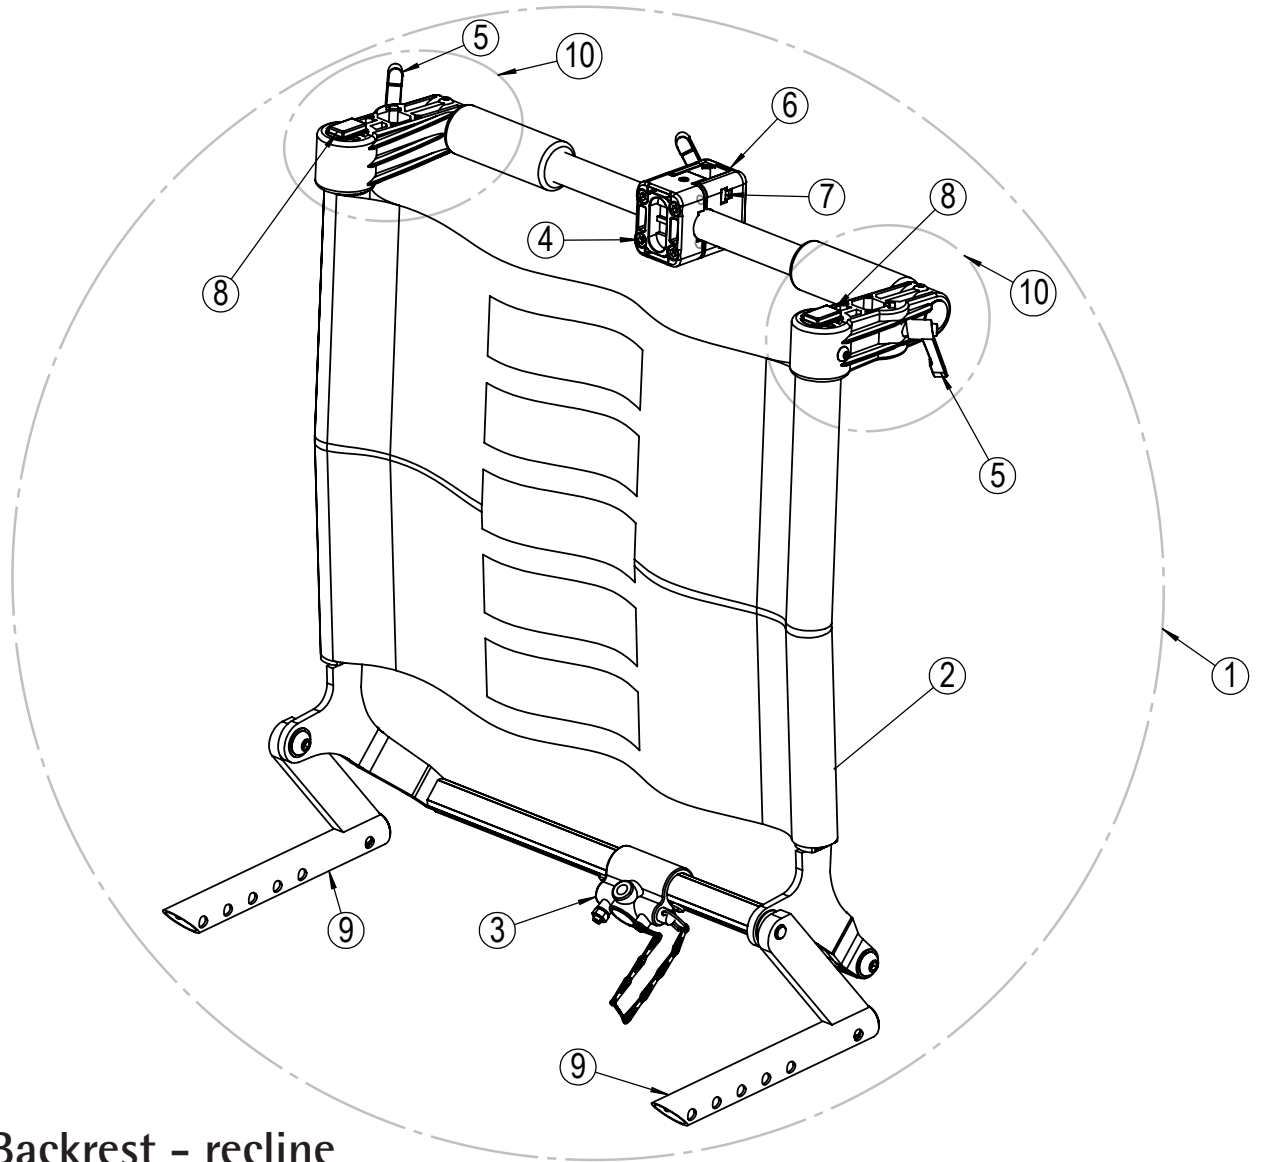

Backrest - recline

Position	Description	Item no.	Pcs. pr. unit
1	Backrest with recline 35cm Netti I complete	26912	1
1	Backrest with recline 38cm Netti I complete	26912	1
1	Backrest with recline 40cm Netti I complete	26912	1
1	Backrest with recline 43cm Netti I complete	26912	1
1	Backrest with recline 45cm Netti I complete	26912	1
1	Backrest with recline 50cm Netti I complete	26912	1
1	Backrest with recline 55cm Netti I complete	26912	1
1	Backrest with recline 60cm Netti I complete	26912	1
2	Velcro 35-50cm	20699	1
2	Velcro 50-60cm	2865	1
3	Cylinder hinge	20433	1
4	Screw M6x40	20431	5
5*	Clamp lever M6x16	20097	3
6	Head support adapter complete	23005	1
7*	Square nut M6	20296	4
8*	Square plug 25x15	21847	2
9	Backrest hinge	22062	2
10	Backrest push bow bracket complete	26051	2

* Available upon request