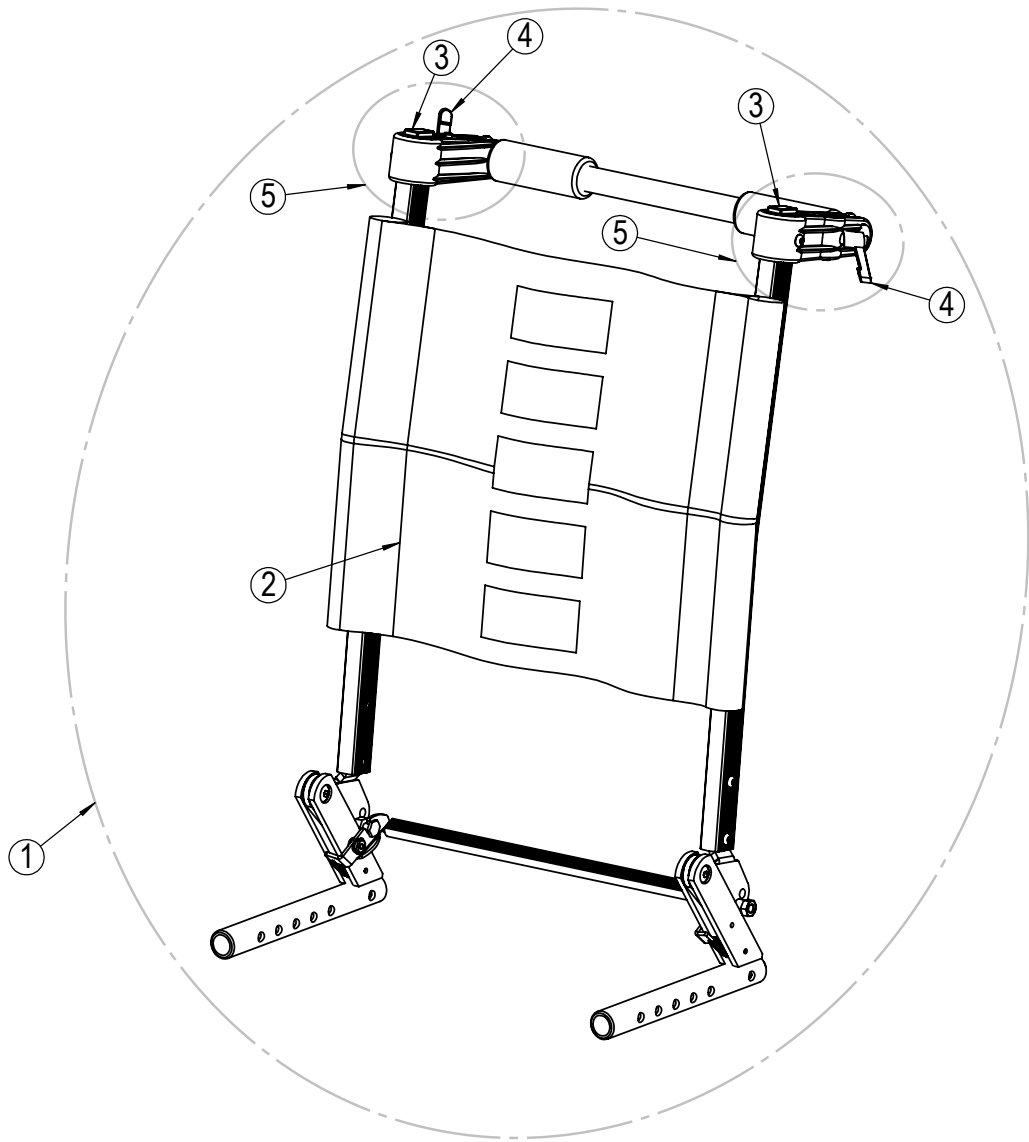

Backrest - fixed angles

Position	Description	Item no.	Pcs. pr. unit
1	Backrest 35cm fixed Netti I/II complete	21892	1
1	Backrest 38cm fixed Netti I/II complete	21893	1
1	Backrest 40cm fixed Netti I/II complete	21894	1
1	Backrest 43cm fixed Netti I/II complete	21895	1
1	Backrest 45cm fixed Netti I/II complete	21896	1
1	Backrest 50cm fixed Netti I/II complete	21897	1
1	Backrest 55cm fixed Netti I/II complete	21898	1
1	Backrest 60cm fixed Netti I/II complete	21899	1
2	Velcro 35-55cm	20699	1
2	Velcro 55-60cm	2865	1
3*	Square plug 25x15	21847	2
4*	Clamp lever M6x16	20097	2

* Available upon request