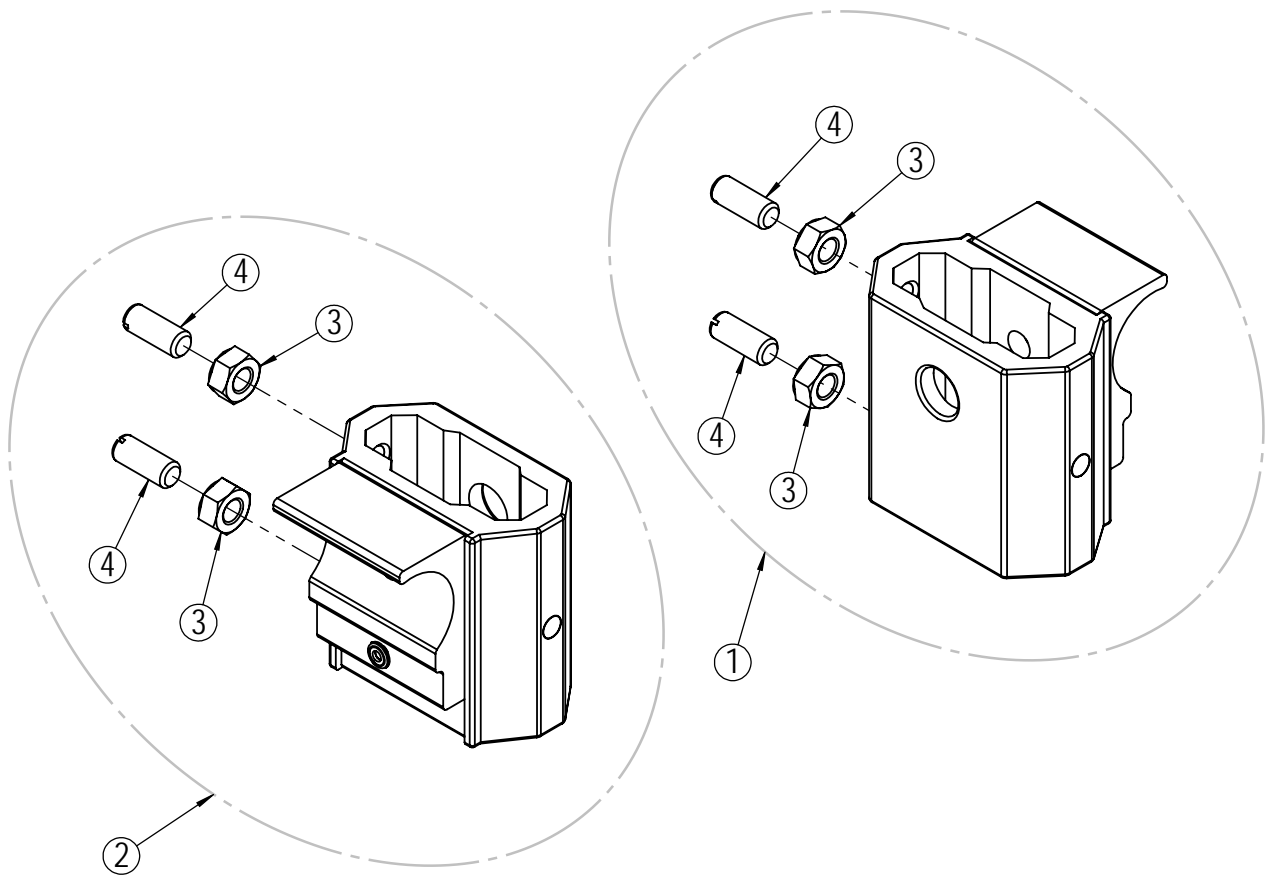

Arm support bracket

Position	Description	Item no.	Pcs. pr. chair
1	Arm support bracket right complete	20404	1
2	Arm support bracket left complete	20401	1
3*	Nut M8	20408	4
4*	Nylon screw M8x20	20857	4

* Available upon request