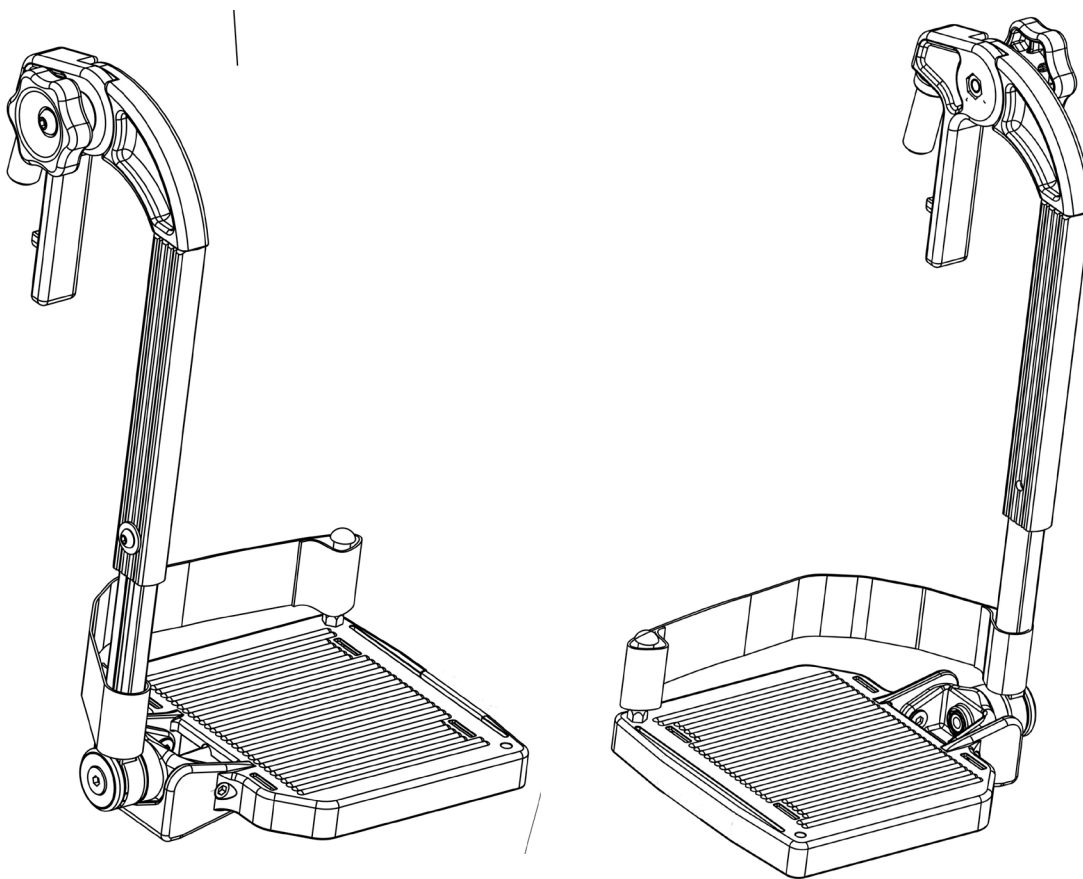

Universal foot support - complete

Position	Description	Item no.	Pcs. pr. chair
1	Universal foot support. Silver. 35cm. Right.	27220	1
2	Universal foot support. Silver. 35cm Left.	27221	1
1	Universal foot support. Silver. 38cm. Right.	27222	1
2	Universal foot support. Silver. 38cm Left.	27223	1
1	Universal foot support. Silver. 40cm. Right.	27224	1
2	Universal foot support. Silver. 40cm Left.	27225	1
1	Universal foot support. Silver. 43cm. Right.	27226	1
2	Universal foot support. Silver. 43cm Left.	27227	1
1	Universal foot support. Silver. 45cm. Right.	27228	1
2	Universal foot support. Silver. 45cm Left.	27229	1
1	Universal foot support. Silver. 50cm. Right.	27230	1
2	Universal foot support. Silver. 50cm Left.	27231	1
1	Universal foot support. Silver. 55cm. Right.	27232	1
2	Universal foot support. Silver. 55cm Left.	27233	1
1	Universal foot support. Silver. 60cm. Right.	27234	1
2	Universal foot support. Silver. 60cm Left.	27235	1