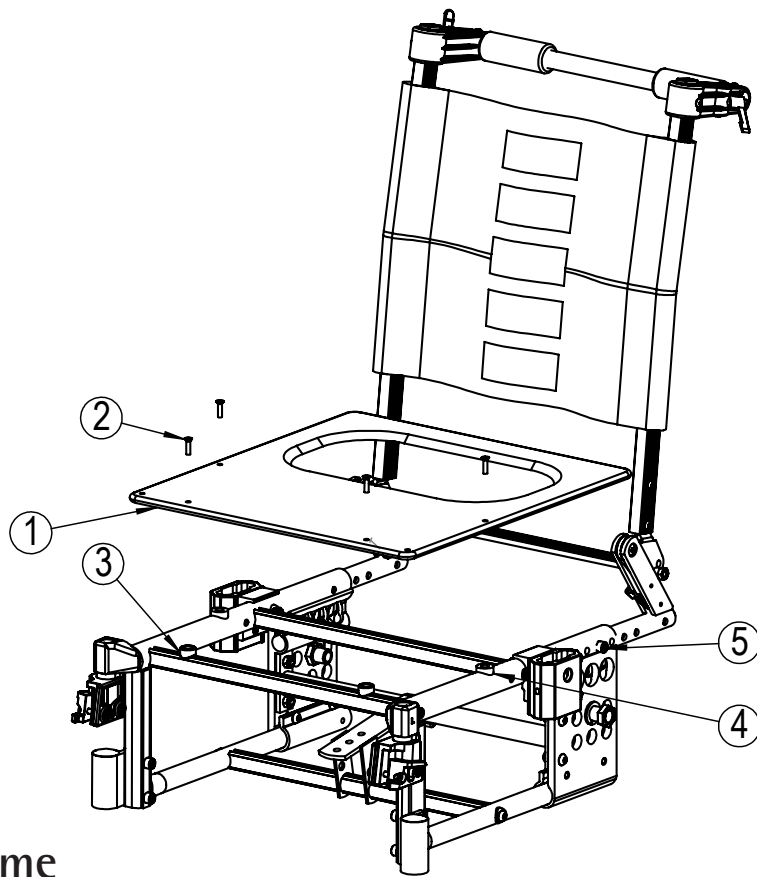

# INDEX

	Page
Chair frame	3
Seat cushion - complete	4
Seat cushion - outer cover	5
Backrest - fixed angles	6
Backrest - recline	7
Backrest cushion	8
Push handle	9
Head support A	10
Head support B	11
Head support C	12
Arm support - left	13
Arm support - right	14
Comfort pads arm support	15
Arm support bracket	16
Extension piece foot support	17
Universal foot supports - complete	18
Universal foot supports - parts	19
Angle adjustable foot supports - complete	20
Angle adjustable foot supports - parts	21
Bearing house	23
Front castors	24
Brake	25
Gas cylinder - recline	26
Main wheels	27
Anti tip	28

## Chair frame

Position	Description	Item no.	Pcs. pr. chair
1	Seat plate. Width: 35cm Depth: 40cm	20176	1
1	Seat plate. Width: 35cm Depth: 43cm	21040	1
1	Seat plate. Width: 35cm Depth: 46cm	20612	1
1	Seat plate. Width: 38cm Depth: 40cm	20910	1
1	Seat plate. Width: 38cm Depth: 43cm	21041	1
1	Seat plate. Width: 38cm Depth: 46cm	20758	1
1	Seat plate. Width: 40cm Depth: 40cm	20911	1
1	Seat plate. Width: 40cm Depth: 43cm	21042	1
1	Seat plate. Width: 40cm Depth: 46cm	20550	1
1	Seat plate. Width: 43cm Depth: 40cm	20195	1
1	Seat plate. Width: 43cm Depth: 43cm	21043	1
1	Seat plate. Width: 43cm Depth: 46cm	20551	1
1	Seat plate. Width: 45cm Depth: 40cm	20196	1
1	Seat plate. Width: 45cm Depth: 43cm	21044	1
1	Seat plate. Width: 45cm Depth: 46cm	20552	1
1	Seat plate. Width: 50cm Depth: 40cm	20197	1
1	Seat plate. Width: 50cm Depth: 43cm	21045	1
1	Seat plate. Width: 50cm Depth: 46cm	20553	1
1	Seat plate solid wood. Width: 55cm Depth: 40cm	20759	1
1	Seat plate solid wood. Width: 55cm Depth: 46cm	20635	1
1	Seat plate solid wood. Width: 60cm Depth: 40cm	20616	1
1	Seat plate solid wood. Width: 60cm Depth: 46cm	20617	1
2*	Screw M5x35	22098	4
3*	Frame Seat plate Washer High	24141	2
4*	Frame Seat plate Washer Low	22084	2
5*	Screw M8x40	21095	6