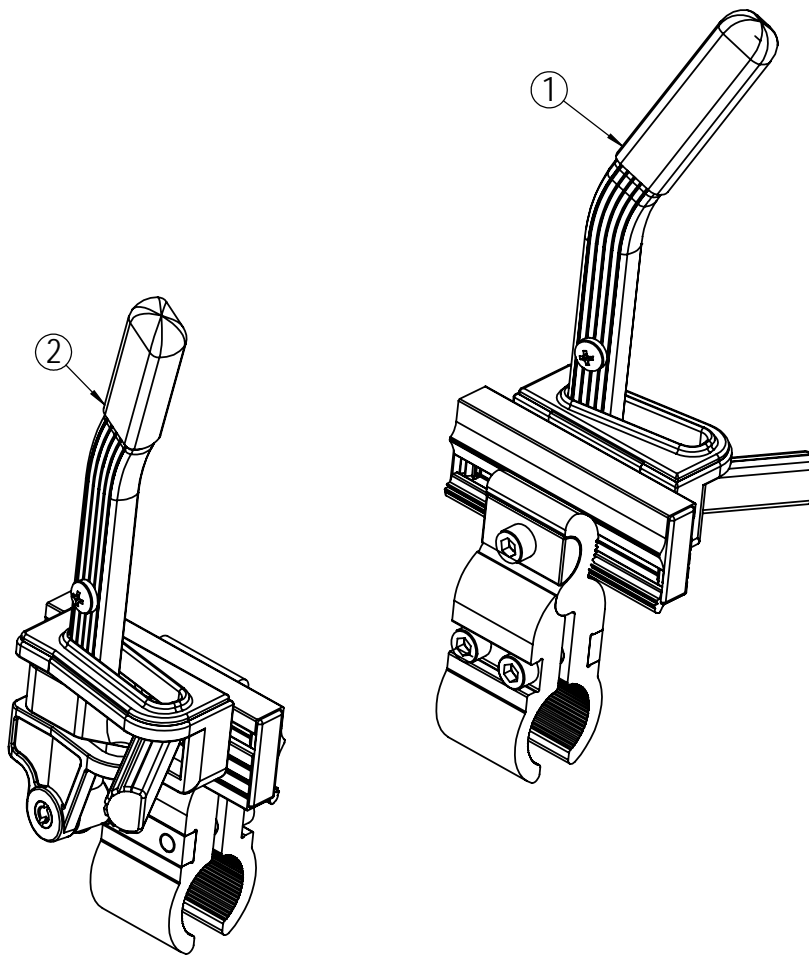

Brake

Position	Description	Item no.	Pcs. pr. chair
1	Brake Universal Netti I/Svipp Left	26824	1
2	Brake Universal Netti I/Svipp Right	26817	1