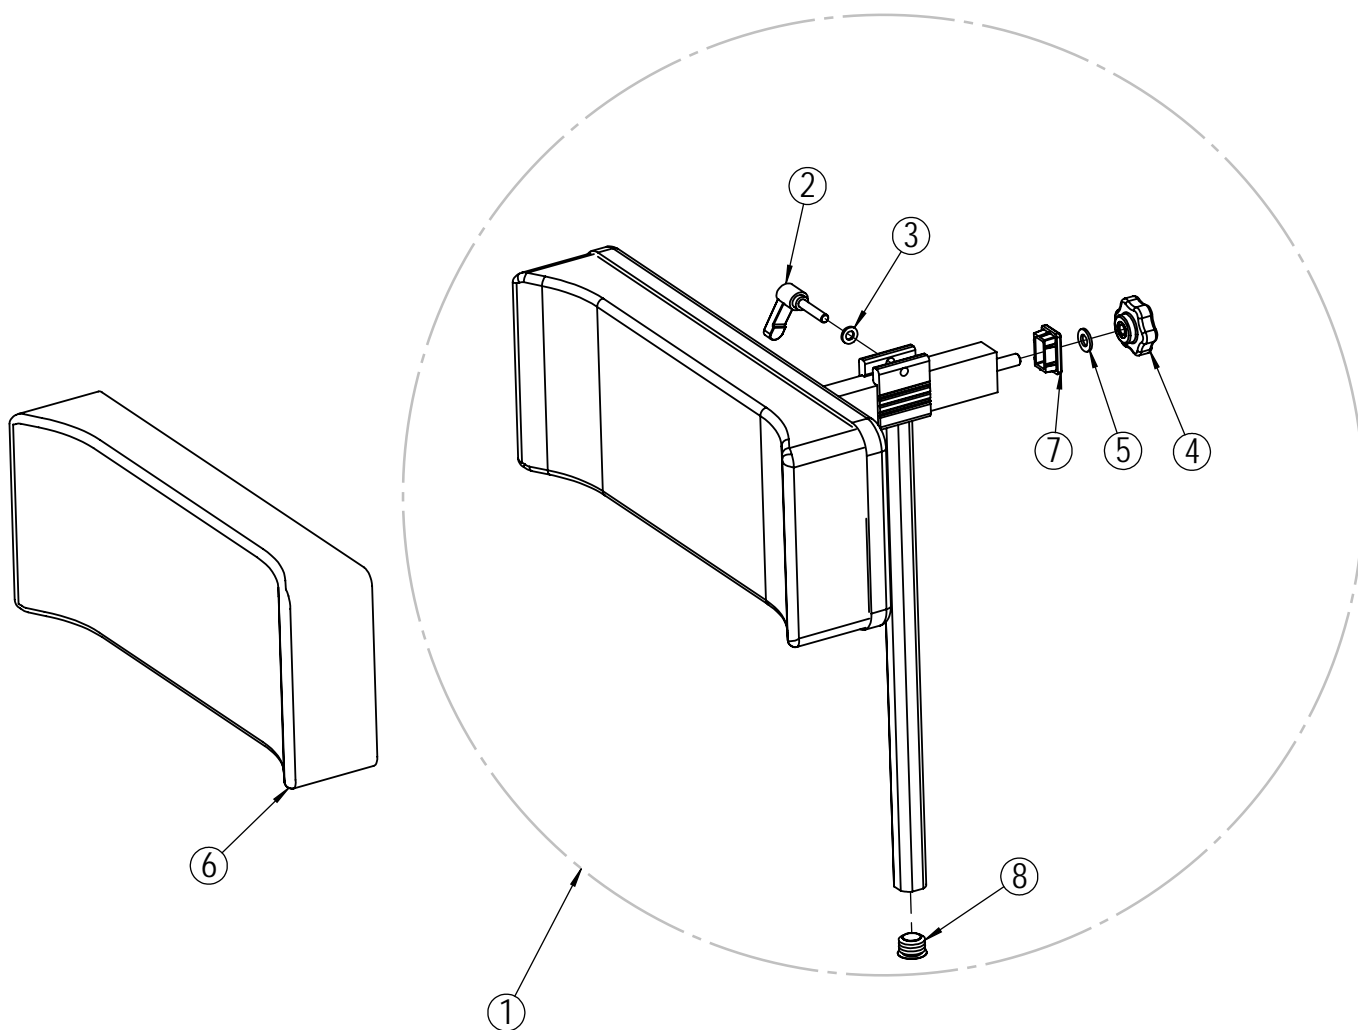

Head support C

Position	Description	Item no.	Pcs. pr. chair
1	Head support C with Mars	20573	1
2*	Clamp lever M6x30	20282	1
3*	Washer M6	20063	1
4*	Star wheel M8	26684	1
5*	Washer M8	29305	1
6	Hygiene cover Mars Head support C	20628	1
7*	Square plug horizontal bar	20852	1
8*	Plastic plug vertical bar	20509	1

* Available upon request.