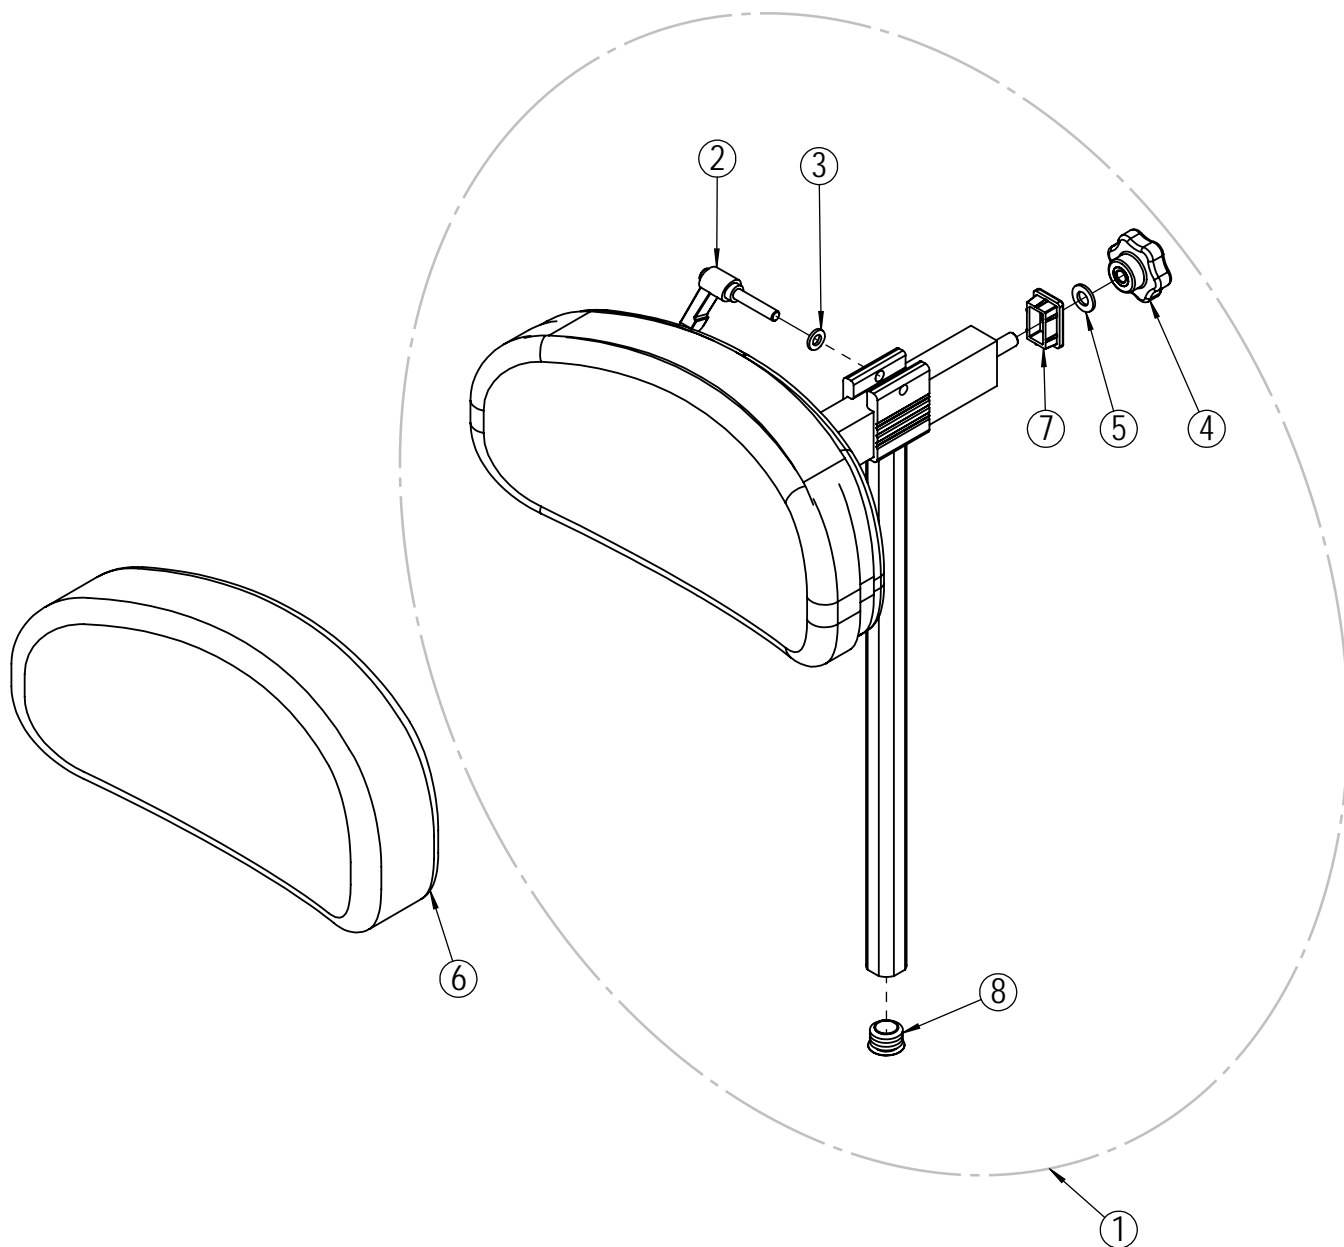

Head support B

Position	Description	Item no.	Pcs. pr. chair
1	Head support B with Mars	20574	1
2*	Clamp lever M6x30	20282	1
3*	Washer M6	20063	1
4*	Star wheel M8	26684	1
5*	Washer M8	29305	1
6	Hygiene cover Mars Head support B	20629	1
7*	Square plug horizontal bar	20852	1
8*	Plastic plug vertical bar	20509	1

* Available upon request.