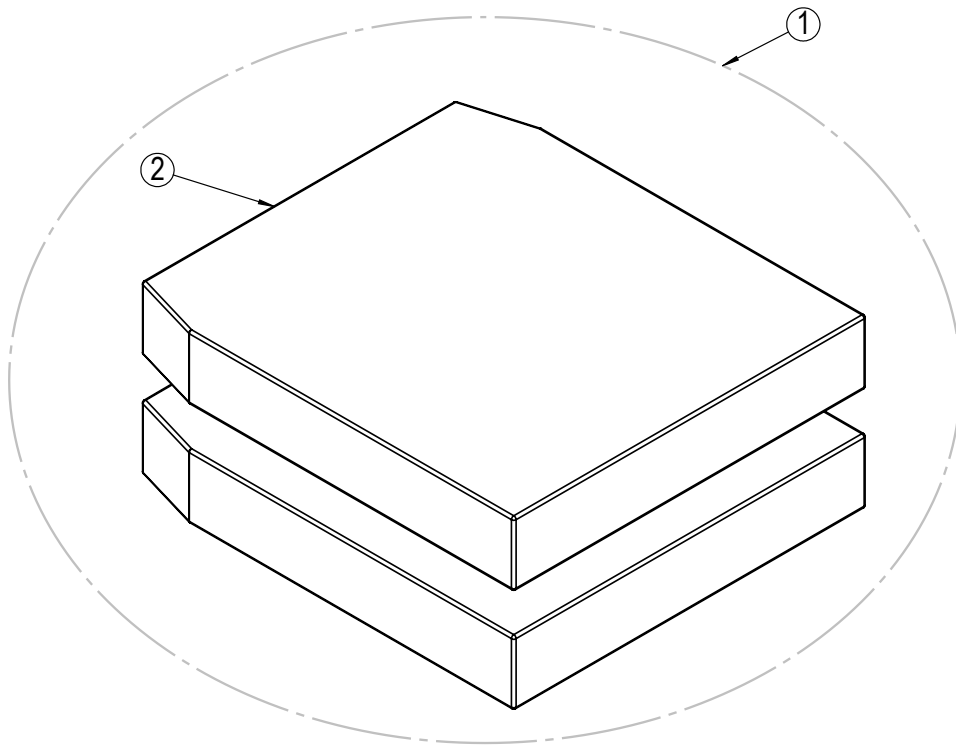

Seat cushion - outer cover

Position	Description	Item no.	Pcs. pr. chair
2	Outer cover, Uno Seat Width:35cm Depth:40cm, Mars	3543540	1
2	Outer cover, Uno Seat Width:35cm Depth:45cm, Mars	3543545	1
2	Outer cover, Uno Seat Width:35cm Depth:50cm, Mars	3543550	1
2	Outer cover, Uno Seat Width:38cm Depth:40cm, Mars	3543840	1
2	Outer cover, Uno Seat Width:38cm Depth:45cm, Mars	3543845	1
2	Outer cover, Uno Seat Width:38cm Depth:50cm, Mars	3543850	1
2	Outer cover, Uno Seat Width:40cm Depth:40cm, Mars	3544040	1
2	Outer cover, Uno Seat Width:40cm Depth:45cm, Mars	3544045	1
2	Outer cover, Uno Seat Width:40cm Depth:50cm, Mars	3544050	1
2	Outer cover, Uno Seat Width:43cm Depth:40cm, Mars	3544340	1
2	Outer cover, Uno Seat Width:43cm Depth:45cm, Mars	3544345	1
2	Outer cover, Uno Seat Width:43cm Depth:50cm, Mars	3544550	1
2	Outer cover, Uno Seat Width:45cm Depth:40cm, Mars	3544540	1
2	Outer cover, Uno Seat Width:45cm Depth:45cm, Mars	3544545	1
2	Outer cover, Uno Seat Width:45cm Depth:50cm, Mars	3544550	1
2	Outer cover, Uno Seat Width:50cm Depth:40cm, Mars	3545040	1
2	Outer cover, Uno Seat Width:50cm Depth:45cm, Mars	3545045	1
2	Outer cover, Uno Seat Width:50cm Depth:50cm, Mars	3545050	1
2	Outer cover, Uno Seat Width:55cm Depth:40cm, Mars	3545540	1
2	Outer cover, Uno Seat Width:55cm Depth:45cm, Mars	3545545	1
2	Outer cover, Uno Seat Width:55cm Depth:50cm, Mars	3545550	1
2	Outer cover, Uno Seat Width:60cm Depth:40cm, Mars	3546040	1
2	Outer cover, Uno Seat Width:60cm Depth:45cm, Mars	3546045	1
2	Outer cover, Uno Seat Width:60cm Depth:50cm, Mars	3546050	1