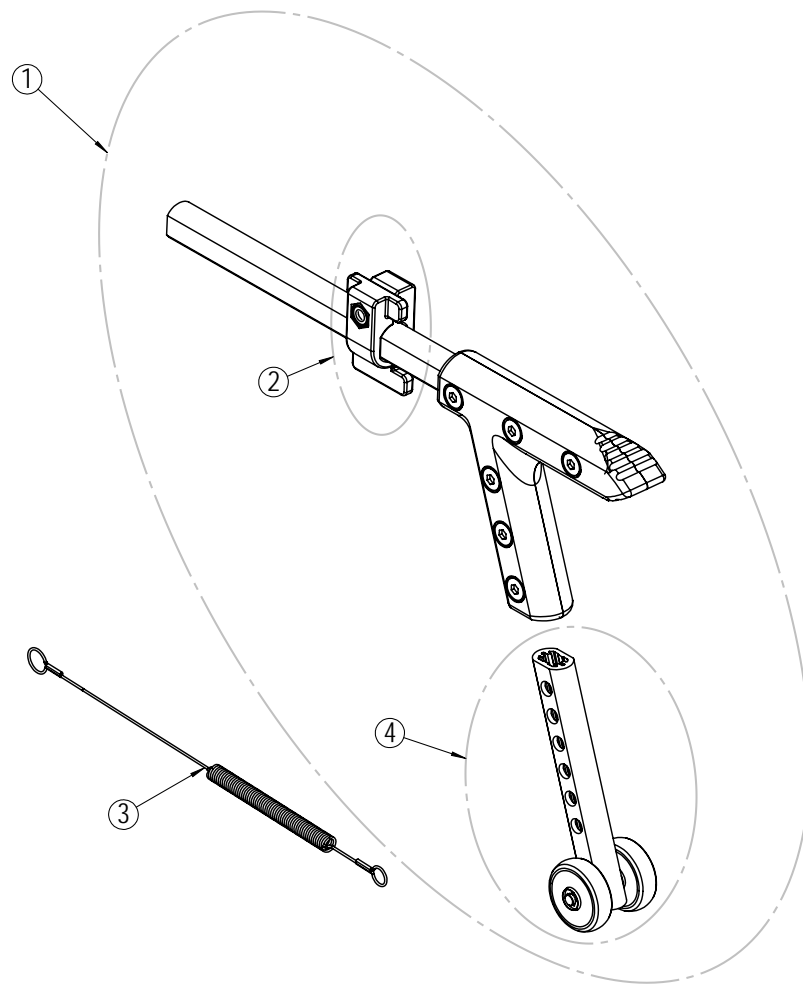

Anti tip

Position	Description	Item no.	Pcs. pr. chair
1	Anti tip long/short	25419	2
2	Anti tip lock bracket complete	26980	2
3*	Anti tip spring 445mm	24242	2
4*	Anti tip vertical bar with wheels standard	26118	2

* Available upon request