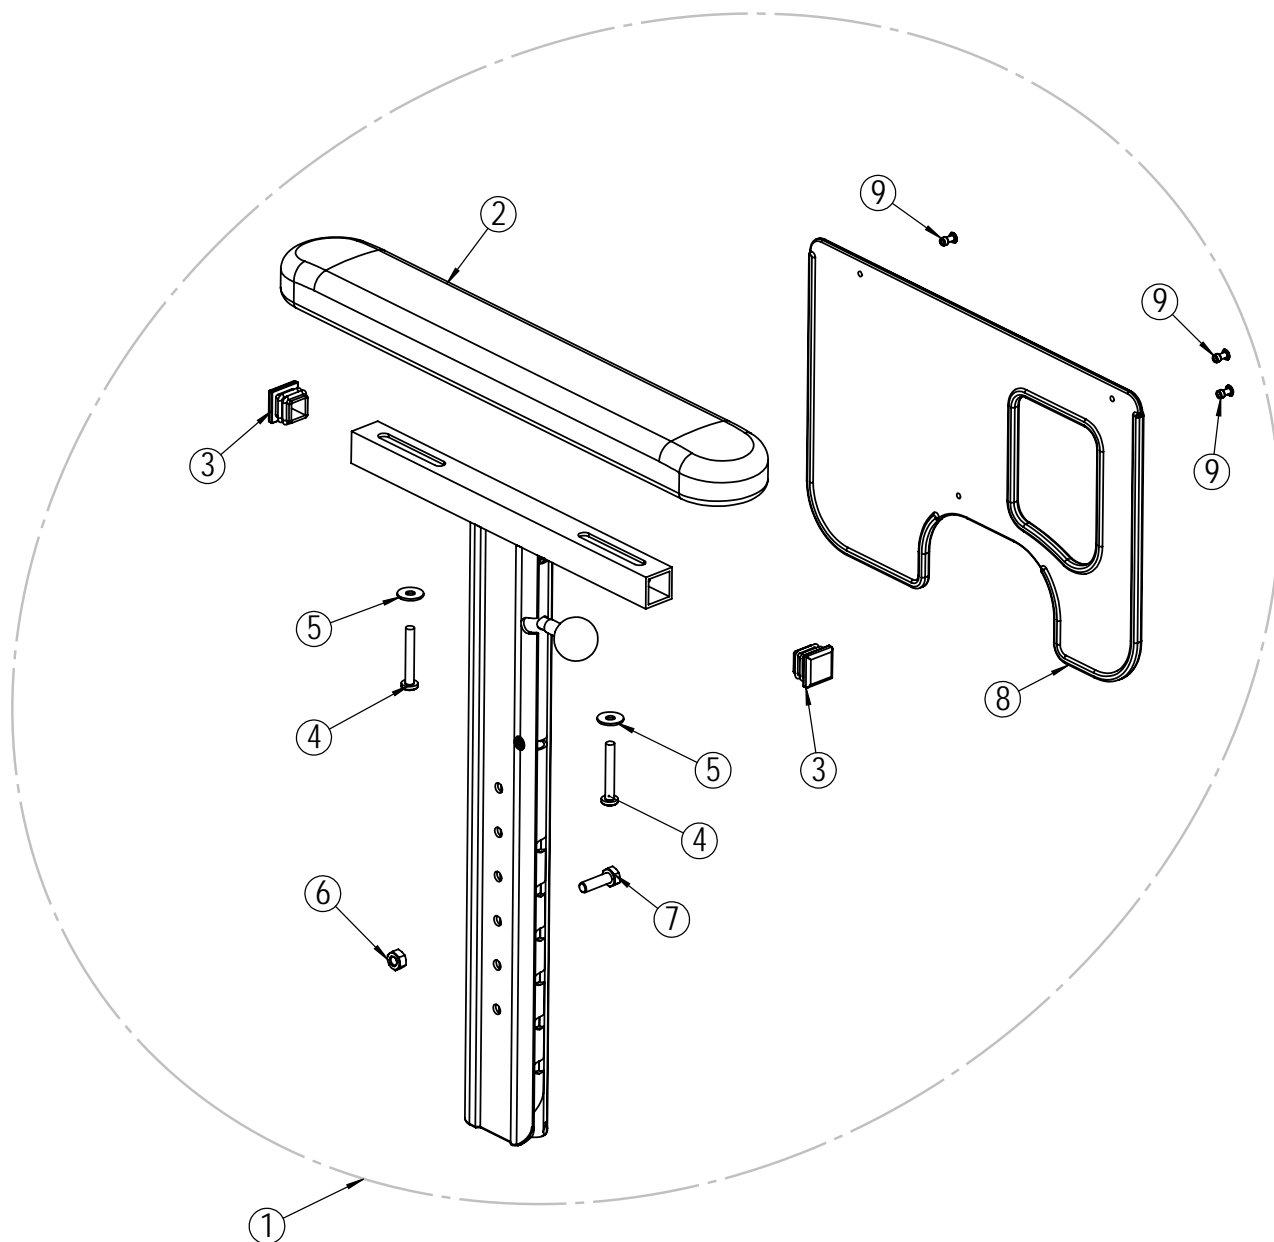

Arm support - right

Position	Description	Item no.	Pcs. pr. chair
1	Arm support right complete	21682	1
2	Arm support pad standard 385x58 PU with screws	20835	1
3*	Square plug 20x20x12 mm	20633	2
4*	Screw M5x35	21323	2
5*	Washer M5	23594	2
6*	Screw M6x20	20406	1
7*	Nut M6	20407	1
8	Skirt guard arm support	20239	1
9*	Pop black $\varnothing$3.2x9.7mm	20060	3

* Available upon request