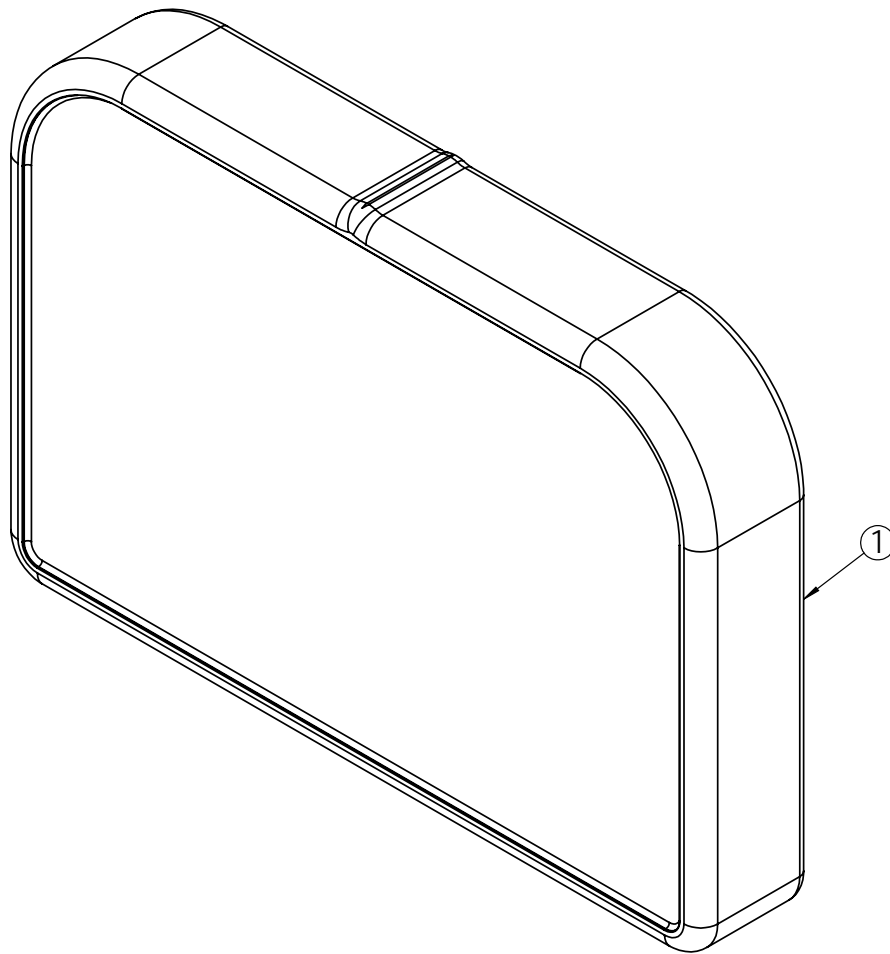

Comfort pads arm support

Position	Description	Item no.	Pcs. pr. chair
1	Comfort pads. 2,5cm	22149	2
1	Comfort pads. 3,5cm	22150	2
1	Comfort pads. 3,5cm	22151	2