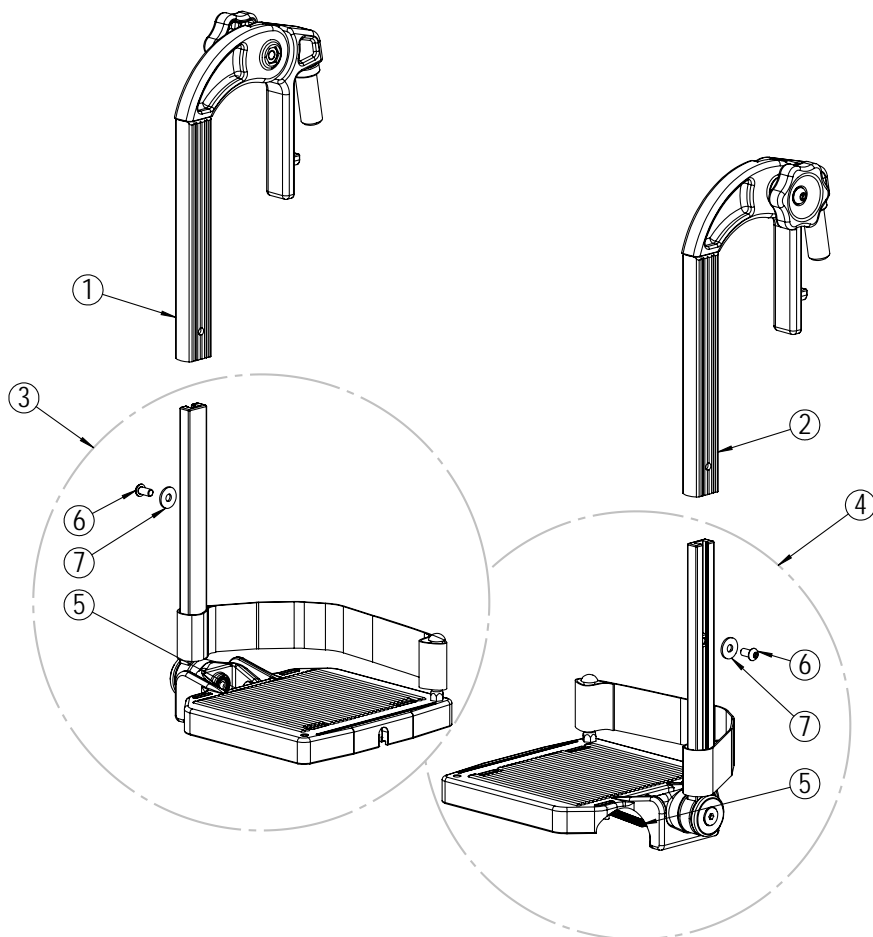

Universal foot support - parts

Position	Description	Item no.	Pcs. pr. chair
1	Universal foot support. Swing element. Silver. Right.	25824	1
2	Universal foot support. Swing element. Silver. Left.	26723	1
3	Footplate with heelstrap. 35cm. Right.	27875	1
4	Footplate with heelstrap. . 35cm. Left.	27899	1
3	Footplate with heelstrap. . 38cm. Right.	27876	1
4	Footplate with heelstrap. . 38cm. Left.	27900	1
3	Footplate with heelstrap. . 40cm. Right.	27877	1
4	Footplate with heelstrap. . 40cm. Left.	27901	1
3	Footplate with heelstrap. . 43cm. Right.	27878	1
4	Footplate with heelstrap. . 43cm. Left.	27902	1
3	Footplate with heelstrap. . 45cm. Right.	27879	1
4	Footplate with heelstrap. . 45cm. Left.	27903	1
3	Footplate with heelstrap. . 50cm. Right.	27880	1
4	Footplate with heelstrap. . 50cm. Left.	27904	1
3	Footplate with heelstrap. . 55cm. Right.	27881	1
4	Footplate with heelstrap. . 55cm. Left.	27905	1
3	Footplate with heelstrap. . 60cm. Right.	27882	1
4	Footplate with heelstrap. . 60cm. Left.	27906	1
5*	Footplate with heelstrap. fjær 1x6x65	27858	2
6*	Screw M6x12	24272	2
7*	Washer 6,4x18x1,5	20356	2

* Available upon request