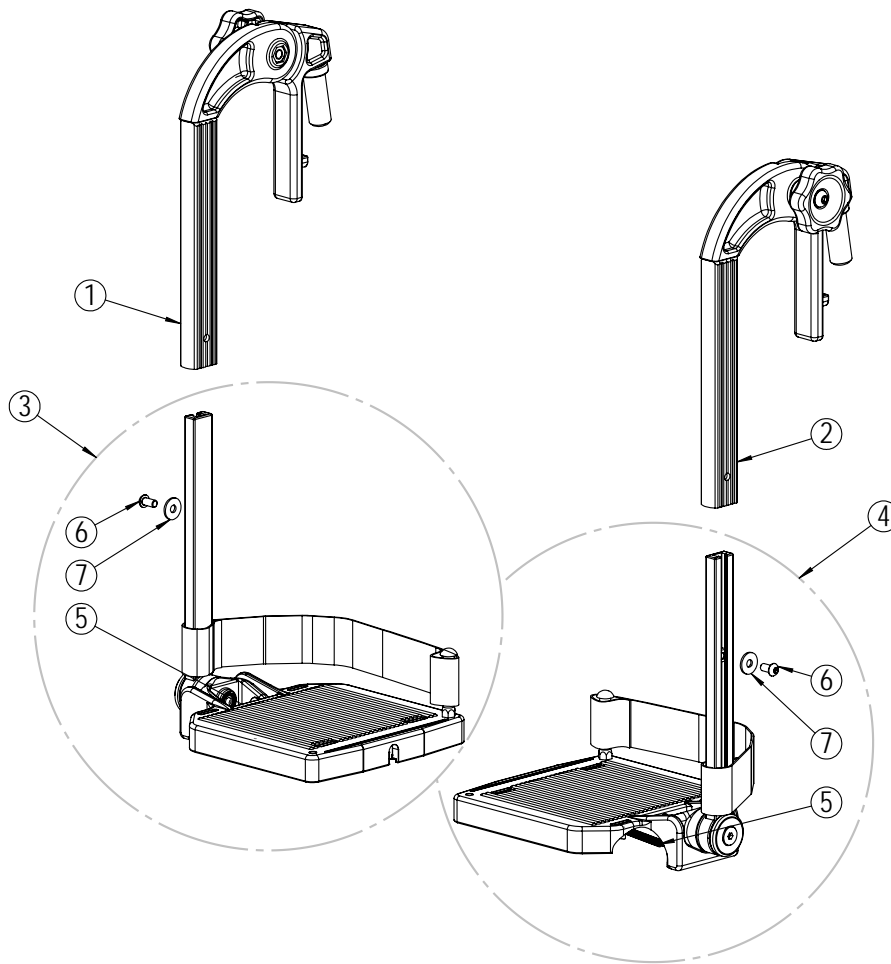

Universal foot supports - parts

Position	Description	Item no.	Pcs. pr. chair
1	Universal foot support. Silver. 35cm. Right.	27220	1
2	Universal foot support. Silver. 35cm Left.	27221	1
1	Universal foot support. Silver. 38cm. Right.	27222	1
2	Universal foot support. Silver. 38cm Left.	27223	1
1	Universal foot support. Silver. 40m. Right.	27224	1
2	Universal foot support. Silver. 40cm Left.	27225	1
1	Universal foot support. Silver. 43cm. Right.	27226	1
2	Universal foot support. Silver. 43cm Left.	27227	1
1	Universal foot support. Silver. 45cm. Right.	27228	1
2	Universal foot support. Silver. 45cm Left.	27229	1
1	Universal foot support. Silver. 50cm. Right.	27230	1
2	Universal foot support. Silver. 50cm Left.	27231	1