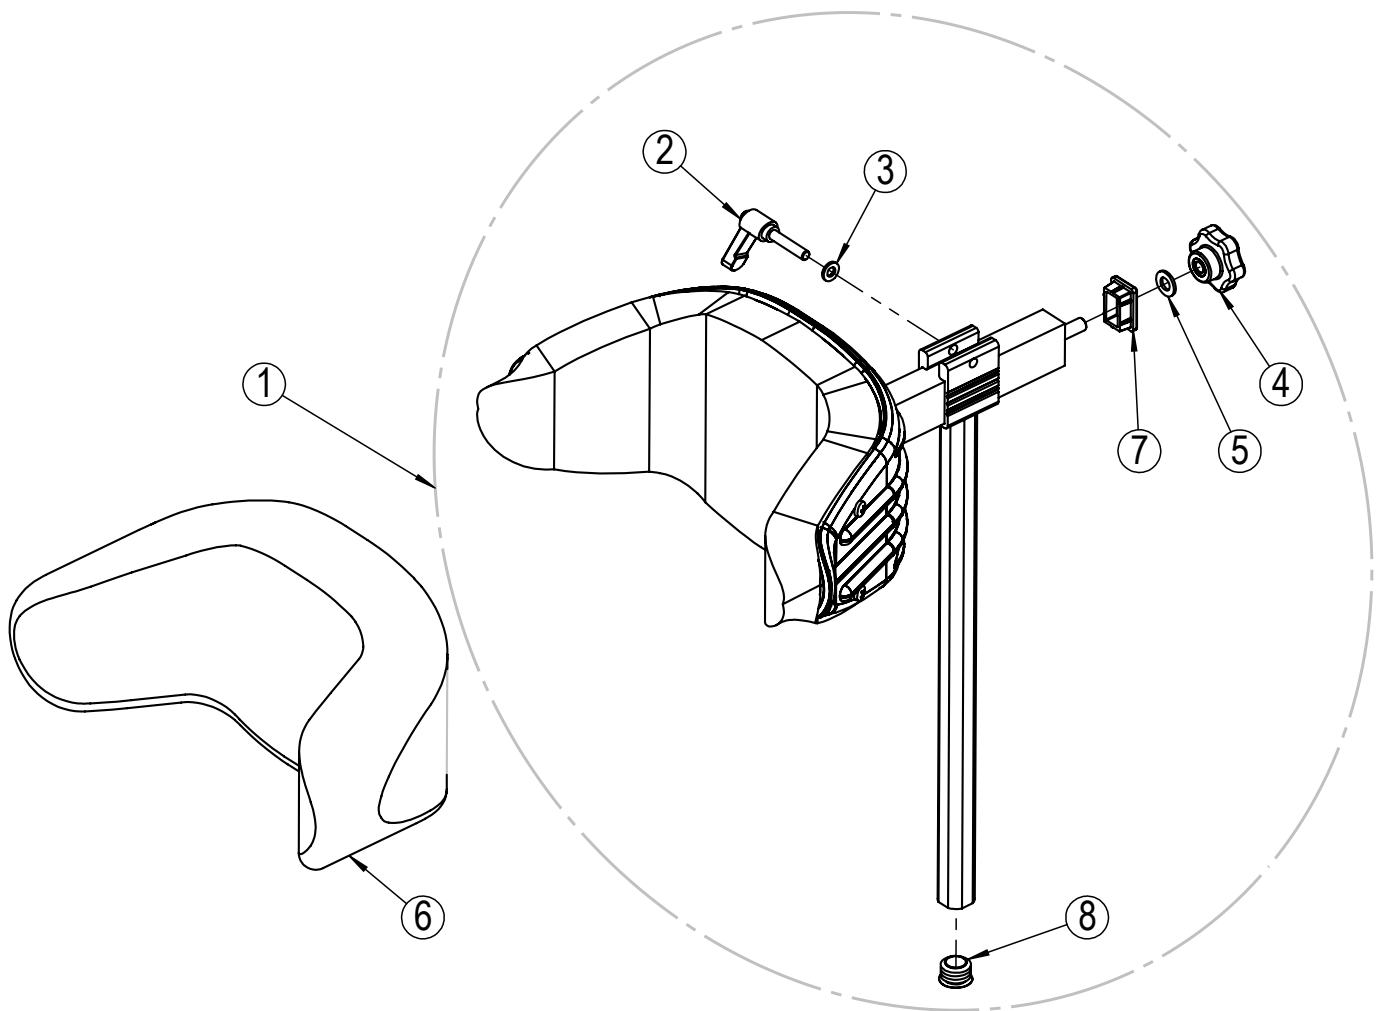

Head support A

Position	Description	Item no.	Pcs. pr. chair
1	Head support A with Mars	20575	1
2*	Clamp lever M6x30	20282	1
3*	Washer M6	20063	1
4*	Star wheel M8	26684	1
5*	Washer M8	29305	1
6	Hygiene cover Mars Head support A	20126	1
7*	Square plug horizontal bar	20852	1
8*	Plastic plug vertical bar	20509	1

* Available upon request.