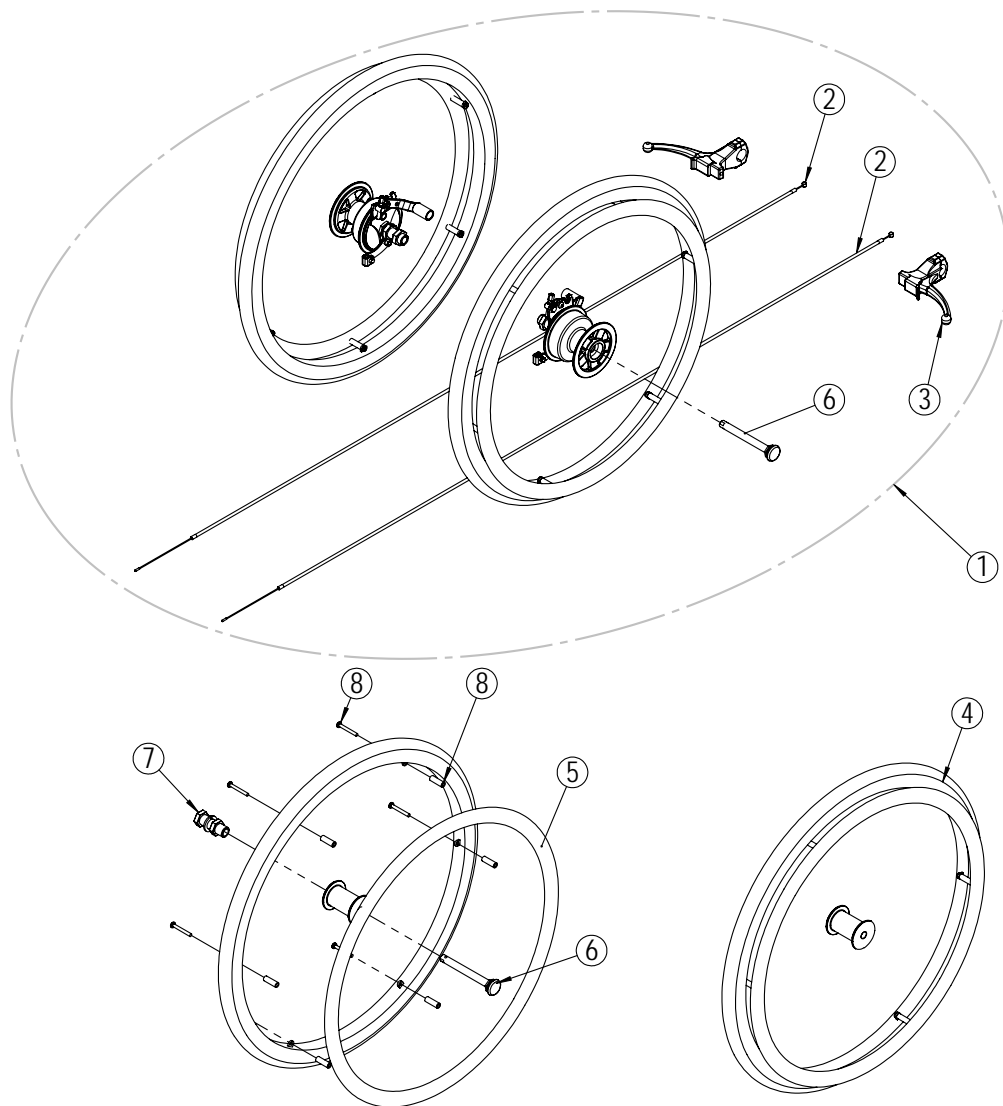

Main wheels

Position	Description	Item no.	Pcs. pr. chair
1	Main wheel 22" x 1" with drum brake - kit	24365	1
1	Main wheel 24" x 1" with drum brake - kit	24310	1
2	Wire 1250 mm complete	41310	2
3	Brake handle	41313	2
4	Main wheel 22" x 1" with quick release	25371	2
4	Main wheel 24" x 1" with quick release	25372	2
5	Push rim 22" plast	20451	2
5	Push rim 24" plast	20450	2
6	Quick release Ø12 x 98mm	20449	2
7	Wheel bushing complete	20329	2
8	Screw (6 pcs.) & distance sleeves (6 pcs.) - kit	21111	2