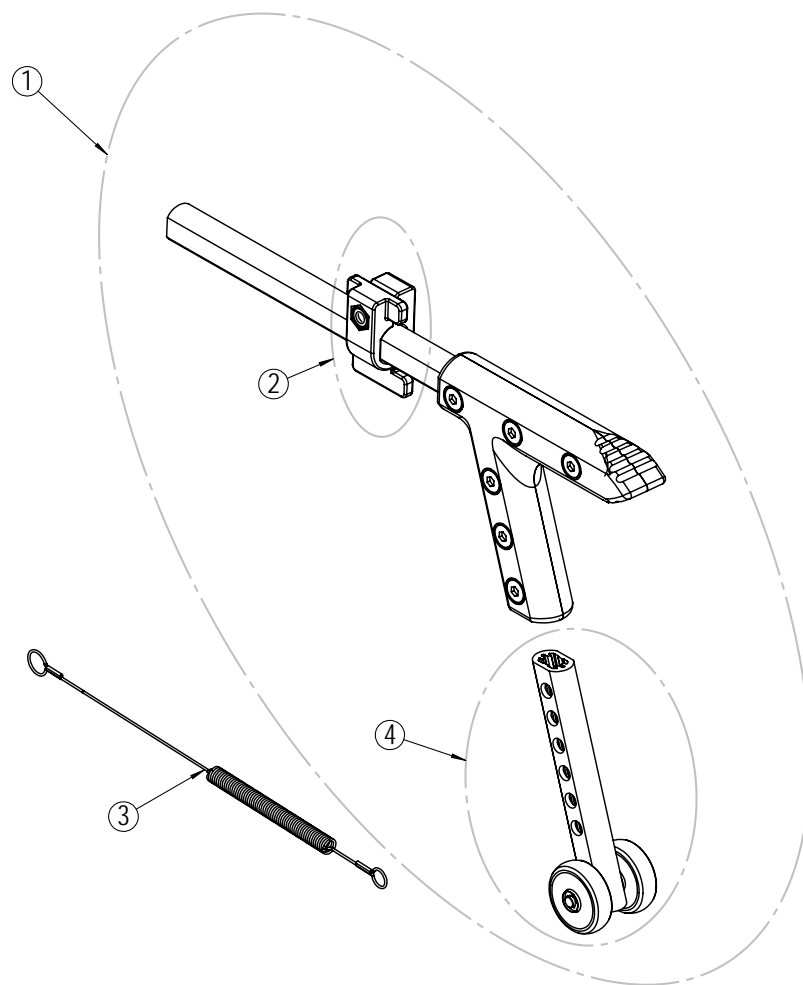

Anti tip

Position	Description	Item no.	Pcs. pr. chair
1	Anti tip long/short	25419	2
2	Anti tip lock bracket complete	26980	2
3*	Anti tip spring 445mm	24242	2
4*	Anti tip vertical bar with wheels standard	26118	2

* Available upon request