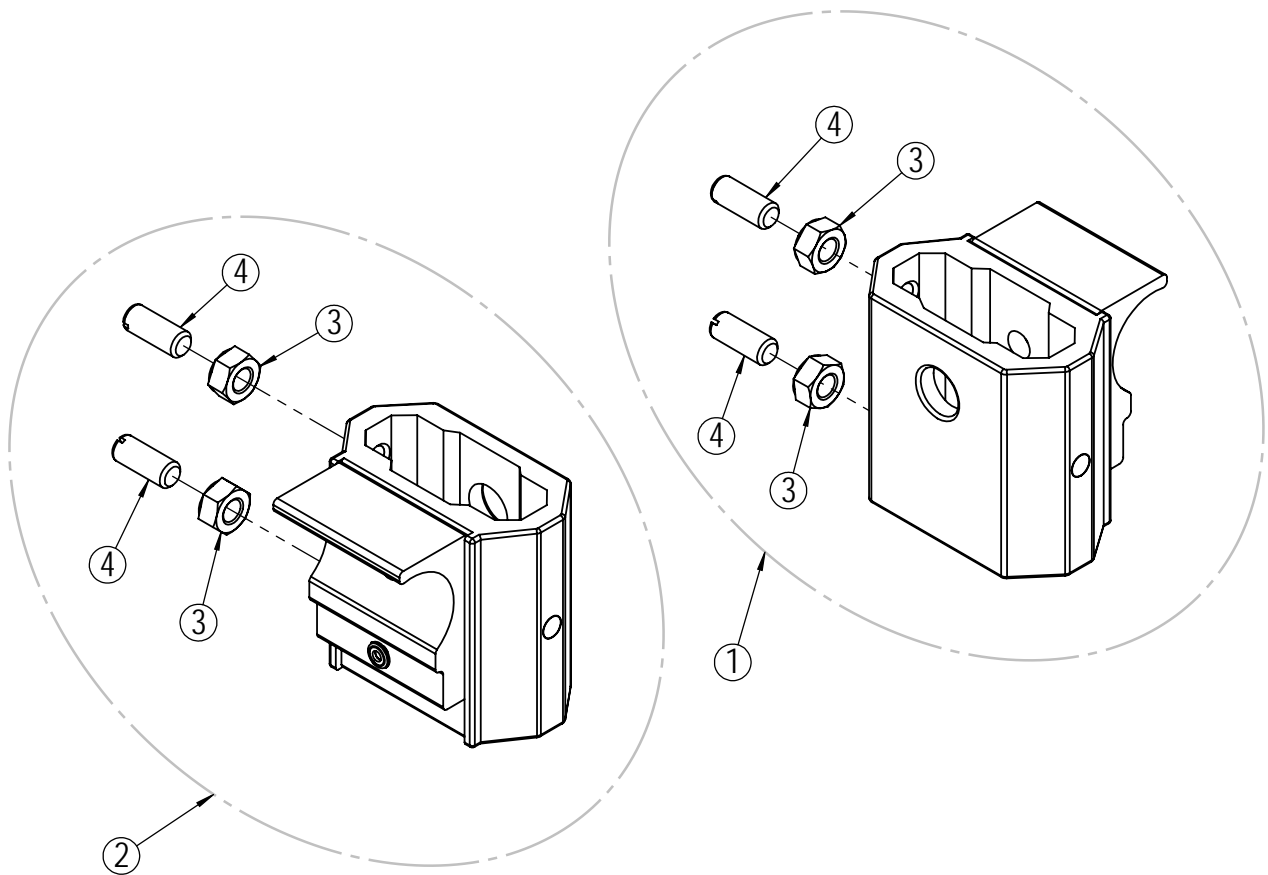

Arm support bracket

Position	Description	Item no.	Pcs. pr. chair
1	Arm support bracket right complete	20404	1
2	Arm support bracket left complete	20401	1
3*	Nut M8	20408	4
4*	Nylon screw M8x20	20857	4

* Available upon request