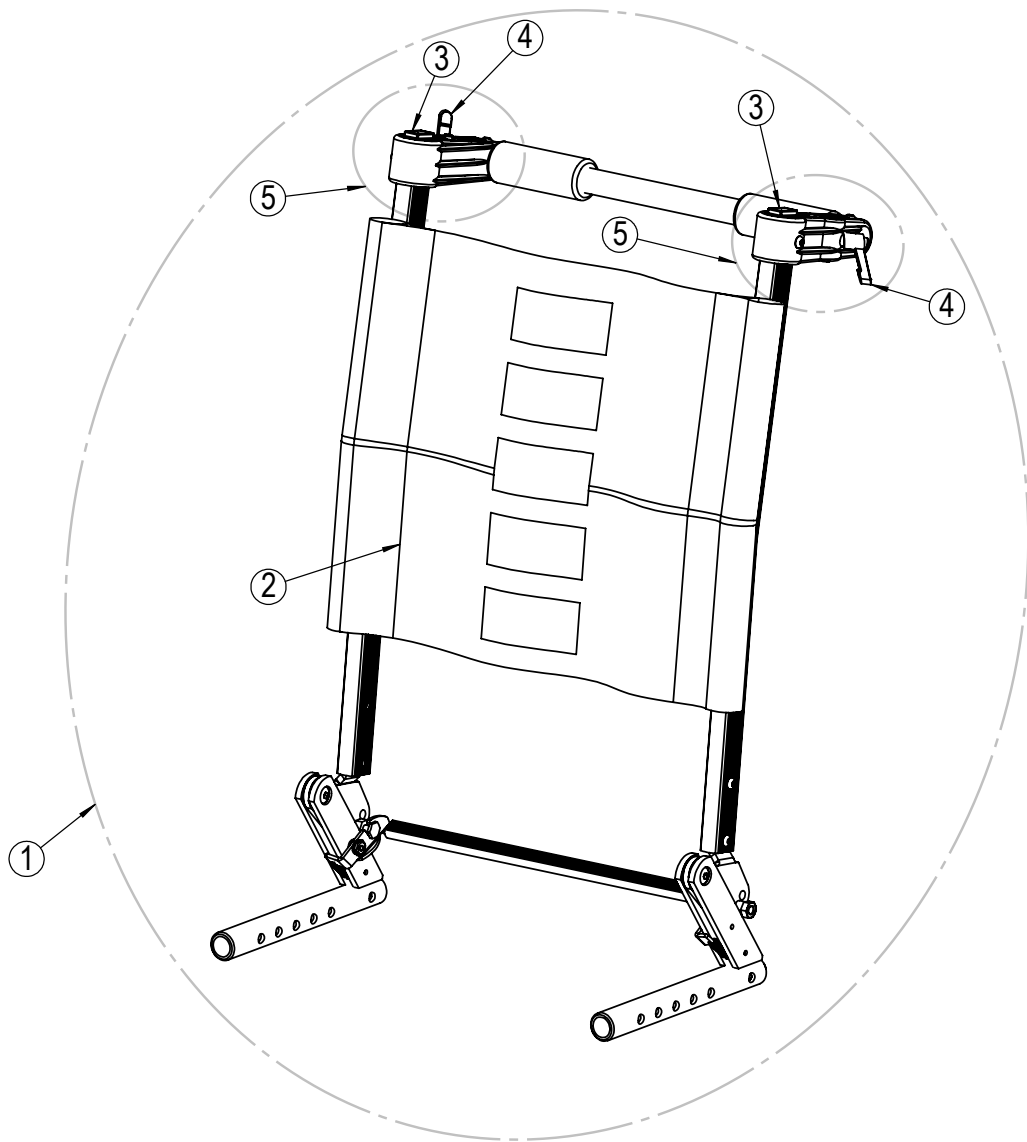

Backrest - fixed angles

Position	Description	Item no.	Pcs. pr. chair
1	Backrest 35cm fixed Netti I/II complete	21892	1
1	Backrest 38cm fixed Netti I/II complete	21893	1
1	Backrest 40cm fixed Netti I/II complete	21894	1
1	Backrest 43cm fixed Netti I/II complete	21895	1
1	Backrest 45cm fixed Netti I/II complete	21896	1
1	Backrest 50cm fixed Netti I/II complete	21897	1
2	Velcro 35-55cm	20699	1
3*	Square plug 25x15	21847	2
4*	Clamp lever M6x16	20097	2
5*	Backrest push bar bracket complete	26051	2

* Available upon request