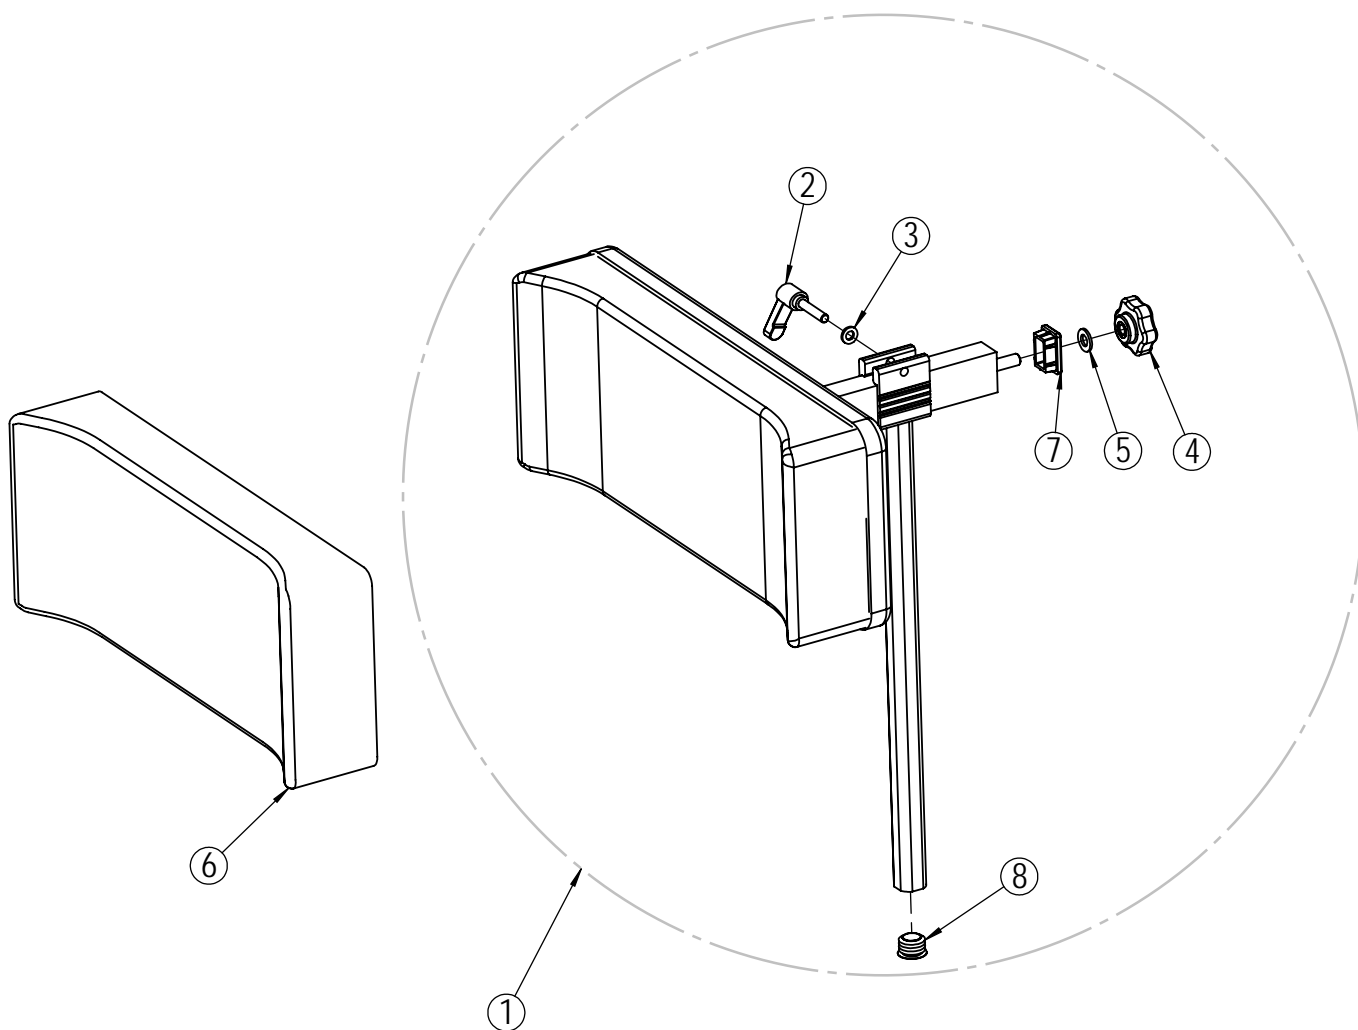

Head support C

Position	Description	Item no.	Pcs. pr. chair
1	Head support C with Mars	20573	1
2*	Clamp lever M6x30	20282	1
3*	Washer M6	20063	1
4*	Star wheel M8	26684	1
5*	Washer M8	29305	1
6	Hygiene cover Mars Head support C	20628	1
7*	Square plug horizontal bar	20852	1
8*	Plastic plug vertical bar	20509	1

* Available upon request.