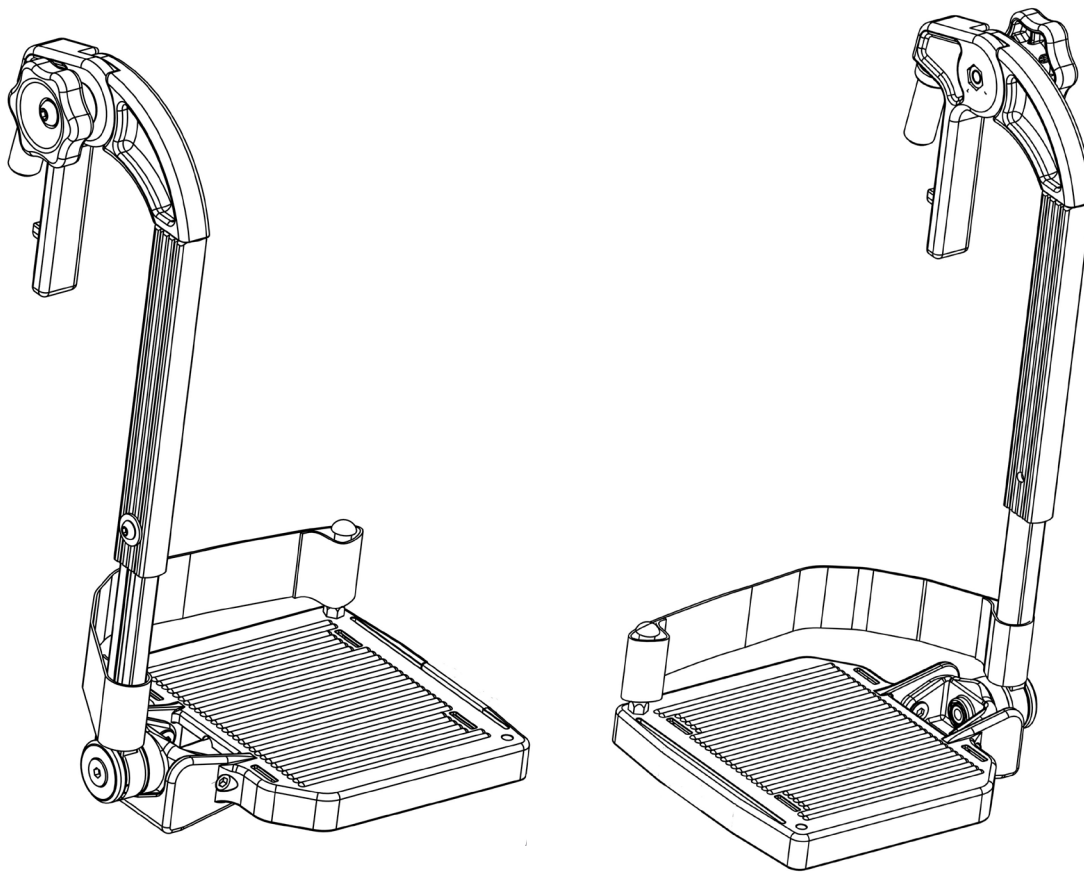

Universal foot supports - complete

Position	Description	Item no.	Pcs. pr. chair
1	Universal foot support. Silver. 35cm. Right.	27220	1
2	Universal foot support. Silver. 35cm Left.	27221	1
1	Universal foot support. Silver. 38cm. Right.	27222	1
2	Universal foot support. Silver. 38cm Left.	27223	1
1	Universal foot support. Silver. 40m. Right.	27224	1
2	Universal foot support. Silver. 40cm Left.	27225	1
1	Universal foot support. Silver. 43cm. Right.	27226	1
2	Universal foot support. Silver. 43cm Left.	27227	1
1	Universal foot support. Silver. 45cm. Right.	27228	1
2	Universal foot support. Silver. 45cm Left.	27229	1
1	Universal foot support. Silver. 50cm. Right.	27230	1
2	Universal foot support. Silver. 50cm Left.	27231	1