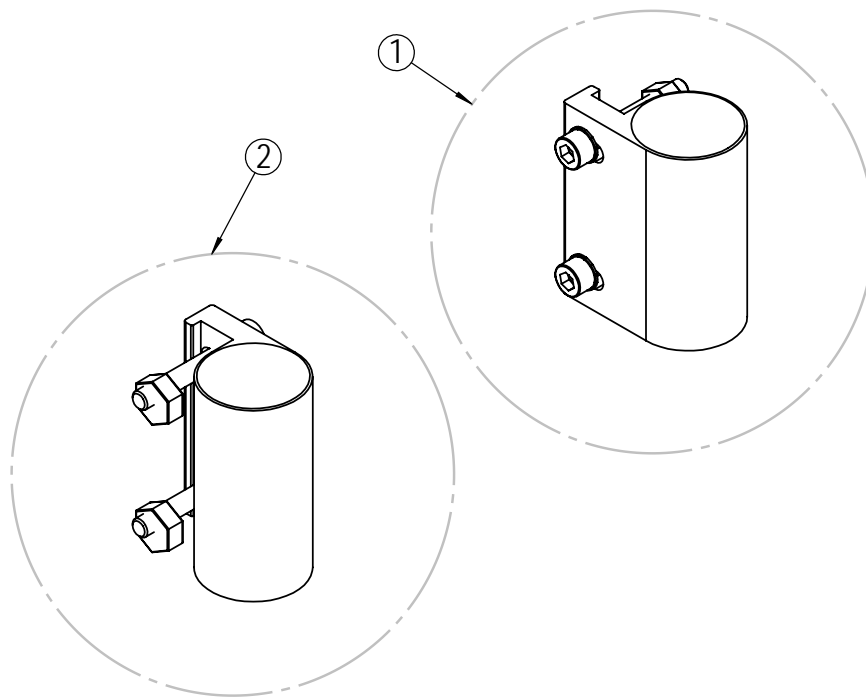

Bearing house

Position	Description	Item no.	Pcs. pr. chair
1	Bearing house A complete	26445	1
2	Bearing house B complete	26446	1

* Available upon request