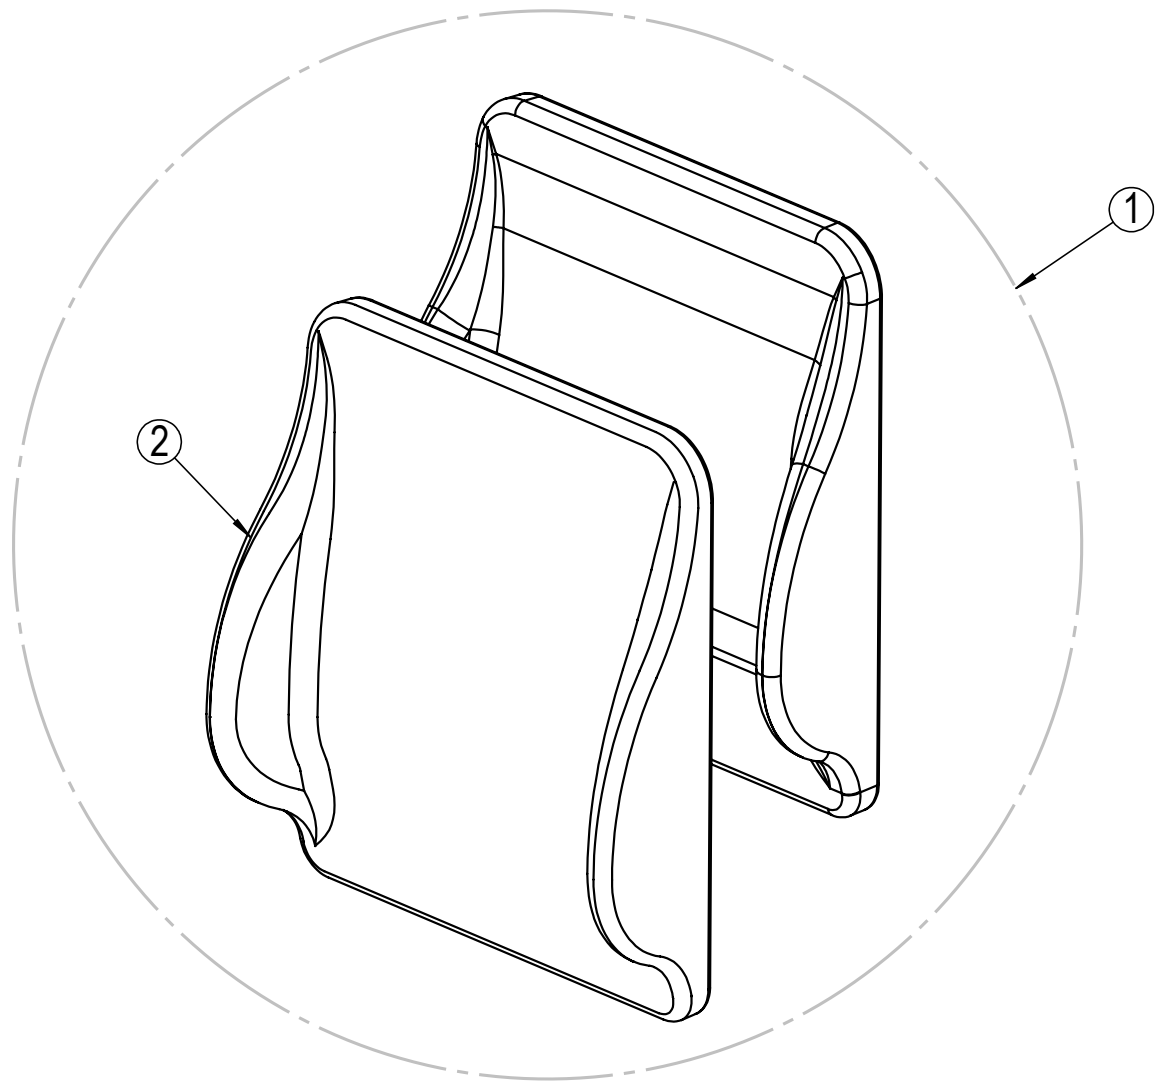

Backrest cushion

Position	Description	Item no.	Pcs. pr. chair
1	Backrest cushion, Uno Back Width:35cm Height:50cm, Mars	3735035	1
1	Backrest cushion, Uno Back Width:38cm Height:50cm, Mars	3735038	1
1	Backrest cushion, Uno Back Width:40cm Height:50cm, Mars	3735040	1
1	Backrest cushion, Uno Back Width:43cm Height:50cm, Mars	3735043	1
1	Backrest cushion, Uno Back Width:45cm Height:50cm, Mars	3735045	1
1	Backrest cushion, Uno Back Width:50cm Height:50cm, Mars	3735050	1
2	Outer cover, Uno Back Width:35cm Height:50cm, Mars	3745035	1
2	Outer cover, Uno Back Width:38cm Height:50cm, Mars	3745038	1
2	Outer cover, Uno Back Width:40cm Height:50cm, Mars	3745040	1
2	Outer cover, Uno Back Width:43cm Height:50cm, Mars	3745043	1
2	Outer cover, Uno Back Width:45cm Height:50cm, Mars	3745045	1
2	Outer cover, Uno Back Width:50cm Height:50cm, Mars	3745050	1