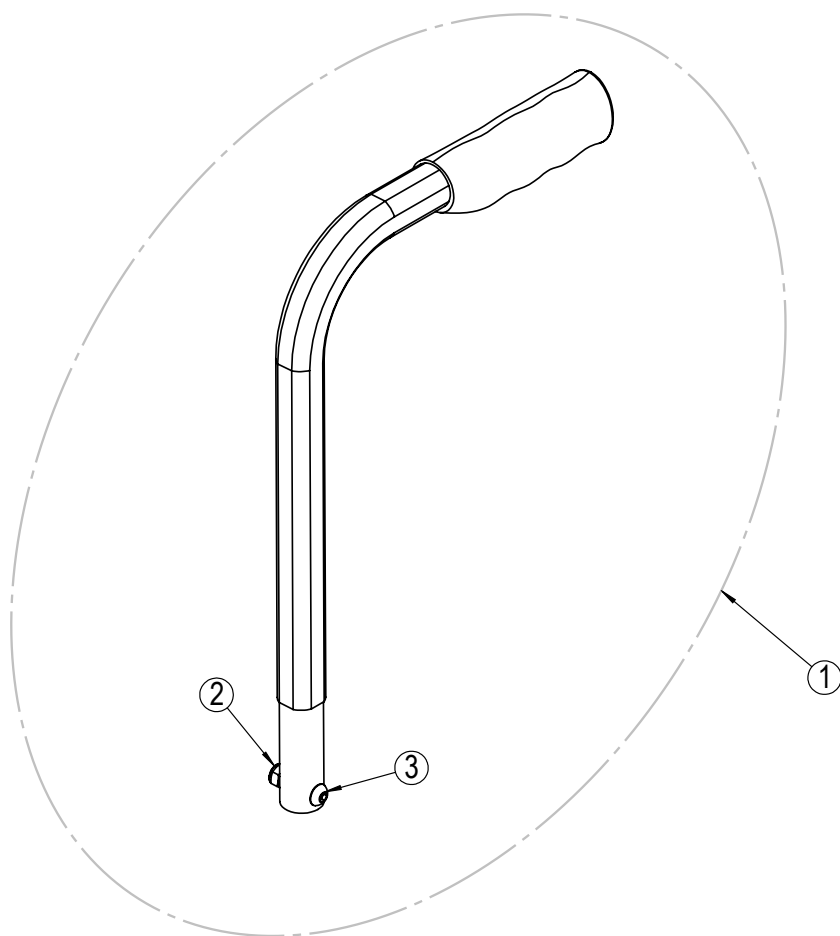

Push handle

Position	Description	Item no.	Pcs. pr. chair
1	Push handle standard 300mm complete	21754	2
1	Push handle long 500mm complete	21808	2
2*	Lock nut M6	20058	2
3*	Screw M6x25	20992	2

* Available upon request