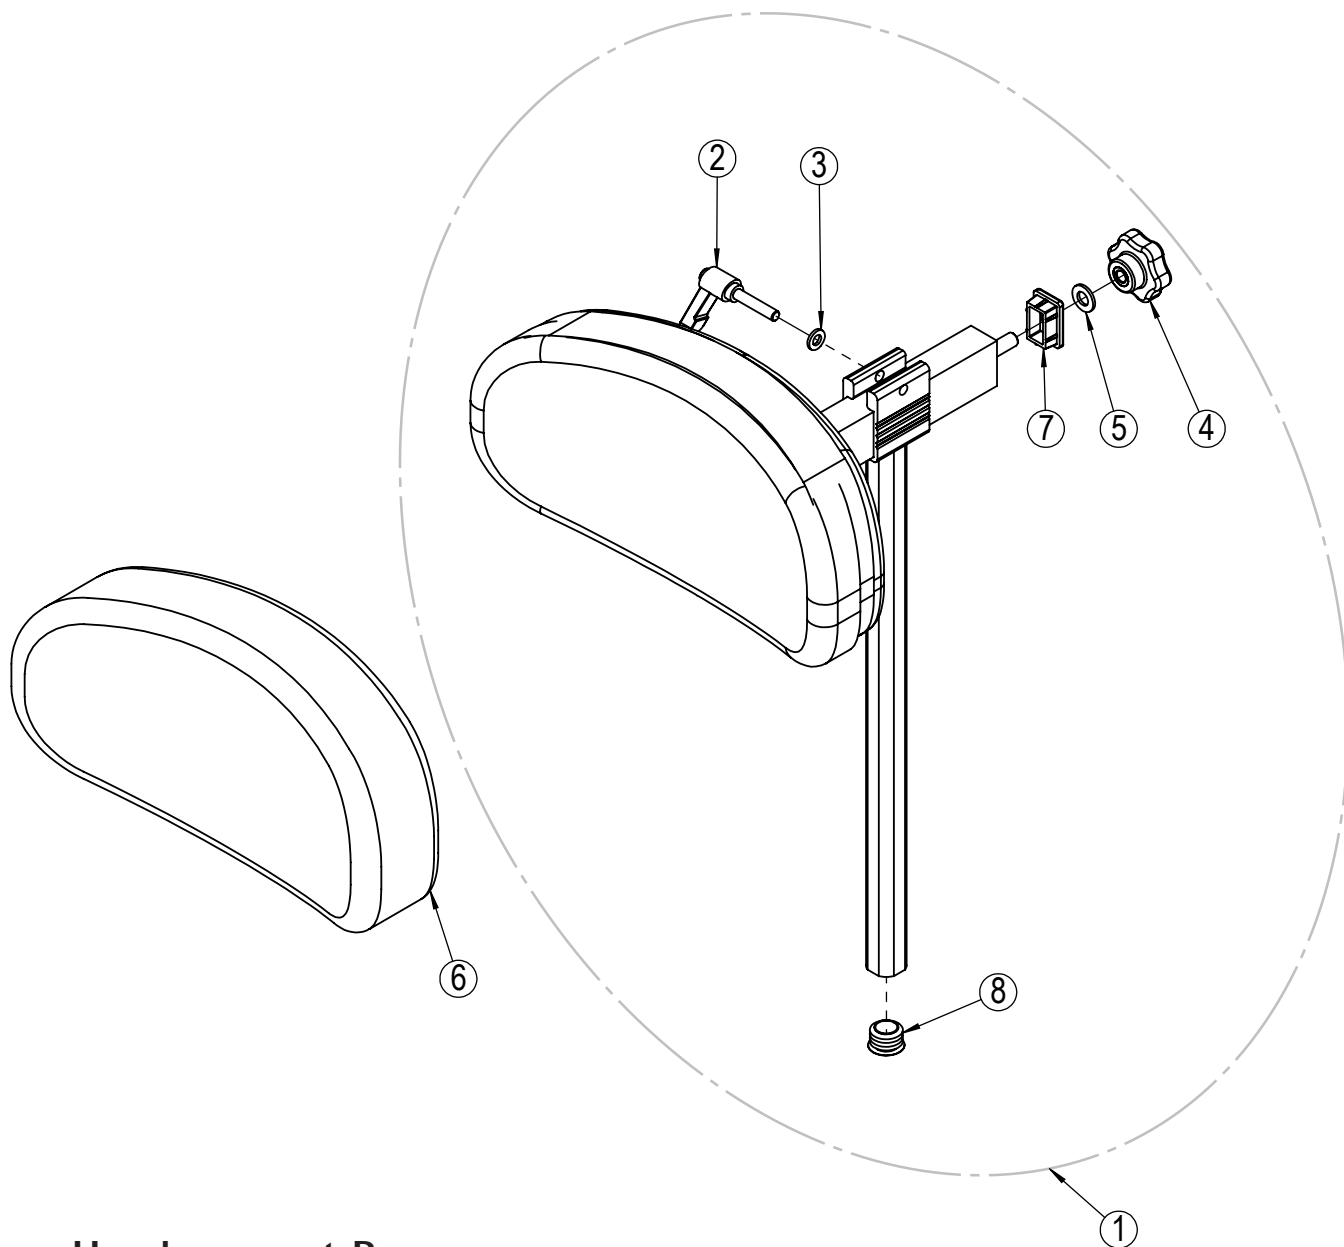

Head support B

Position	Description	Item no.	Pcs. pr. chair
1	Head support B with Mars	20574	1
2*	Clamp lever M6x30	20282	1
3*	Washer M6	20063	1
4*	Star wheel M8	26684	1
5*	Washer M8	29305	1
6	Hygiene cover Mars Head support B	20629	1
7*	Square plug horizontal bar	20852	1
8*	Plastic plug vertical bar	20509	1

* Available upon request.