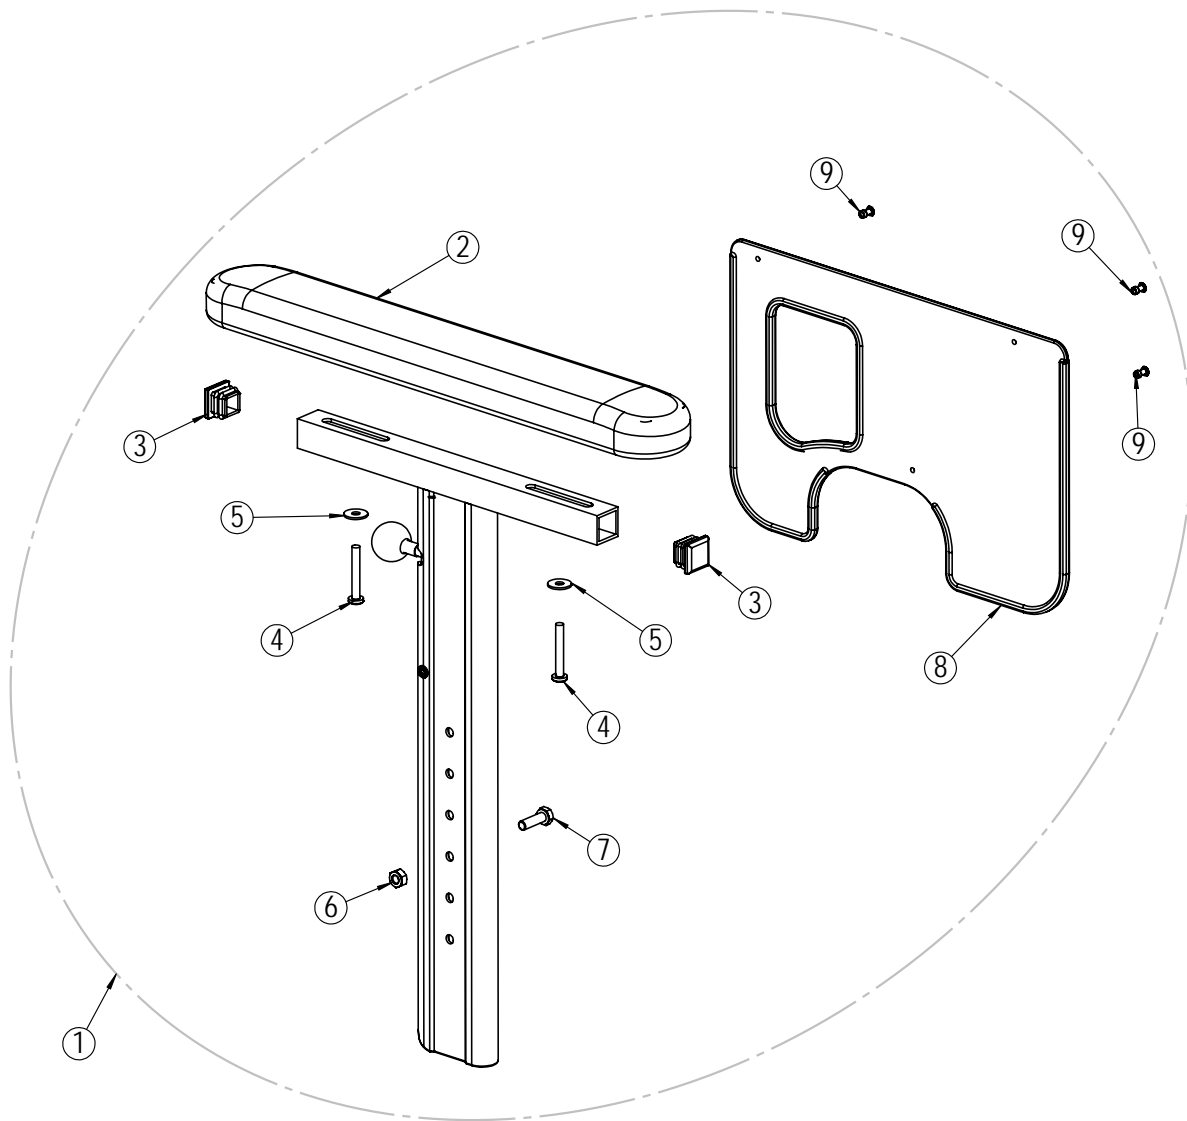

Arm support - left

Position	Description	Item no.	Pcs. pr. chair
1	Arm support left complete	21681	1
2	Arm support pad standard 385x58 PU with screws	20835	1
3*	Square plug 20x20x12 mm	20633	2
4*	Screw M5x35	21323	2
5*	Washer M5	23594	2
6*	Screw M6x20	20406	1
7*	Nut M6	20407	1
8	Skirt guard arm support	20239	1
9*	Pop black $\varnothing 3.2 \times 9.7 \text{ mm}$	20060	3

* Available upon request