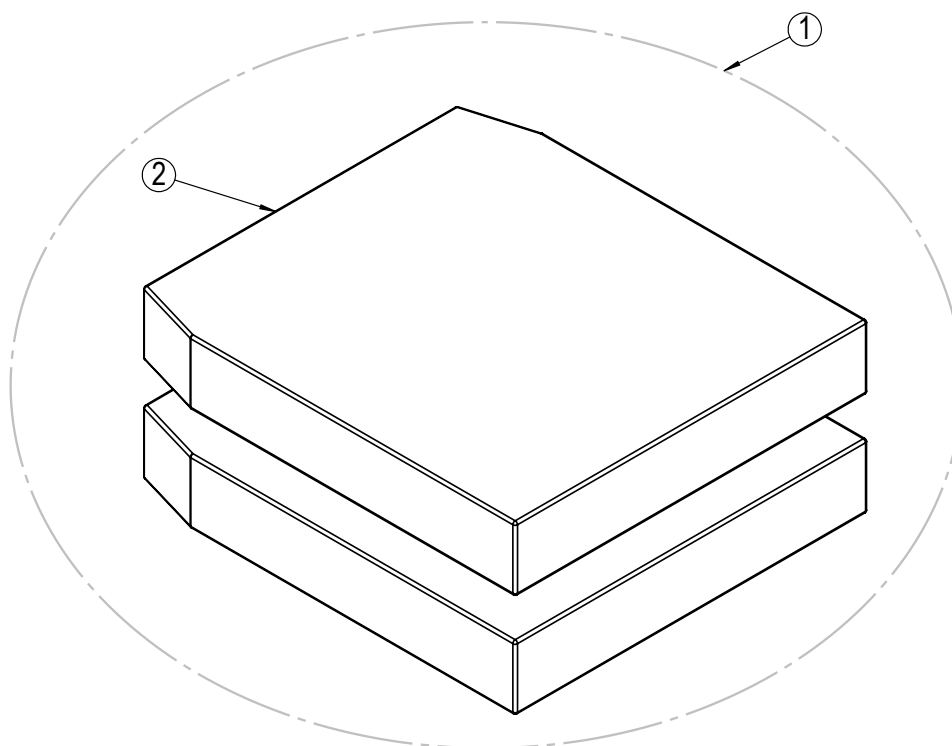

Seat cushion - complete

Position	Description	Item no.	Pcs. pr. chair
1	Seat cushion, Uno Seat Width:35cm Depth:40cm, Mars	840377	1
1	Seat cushion, Uno Seat Width:35cm Depth:45cm, Mars	840378	1
1	Seat cushion, Uno Seat Width:35cm Depth:50cm, Mars	840379	1
1	Seat cushion, Uno Seat Width:38cm Depth:40cm, Mars	840380	1
1	Seat cushion, Uno Seat Width:38cm Depth:45cm, Mars	840381	1
1	Seat cushion, Uno Seat Width:38cm Depth:50cm, Mars	840382	1
1	Seat cushion, Uno Seat Width:40cm Depth:40cm, Mars	840385	1
1	Seat cushion, Uno Seat Width:40cm Depth:45cm, Mars	840386	1
1	Seat cushion, Uno Seat Width:40cm Depth:50cm, Mars	840387	1
1	Seat cushion, Uno Seat Width:43cm Depth:40cm, Mars	840390	1
1	Seat cushion, Uno Seat Width:43cm Depth:45cm, Mars	840391	1
1	Seat cushion, Uno Seat Width:43cm Depth:50cm, Mars	840392	1
1	Seat cushion, Uno Seat Width:45cm Depth:40cm, Mars	840395	1
1	Seat cushion, Uno Seat Width:45cm Depth:45cm, Mars	840396	1
1	Seat cushion, Uno Seat Width:45cm Depth:50cm, Mars	840397	1
1	Seat cushion, Uno Seat Width:50cm Depth:40cm, Mars	840400	1
1	Seat cushion, Uno Seat Width:50cm Depth:45cm, Mars	840401	1
1	Seat cushion, Uno Seat Width:50cm Depth:50cm, Mars	840402	1