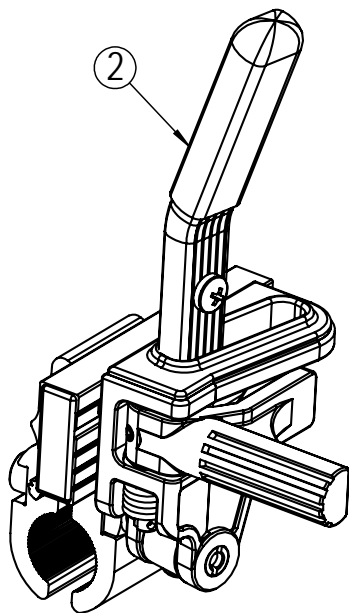

Brake

Position	Description	Item no.	Pcs. pr. chair
1	Brake Universal Netti I/Svipp Left	26824	1
2	Brake Universal Netti I/Svipp Right	26817	1