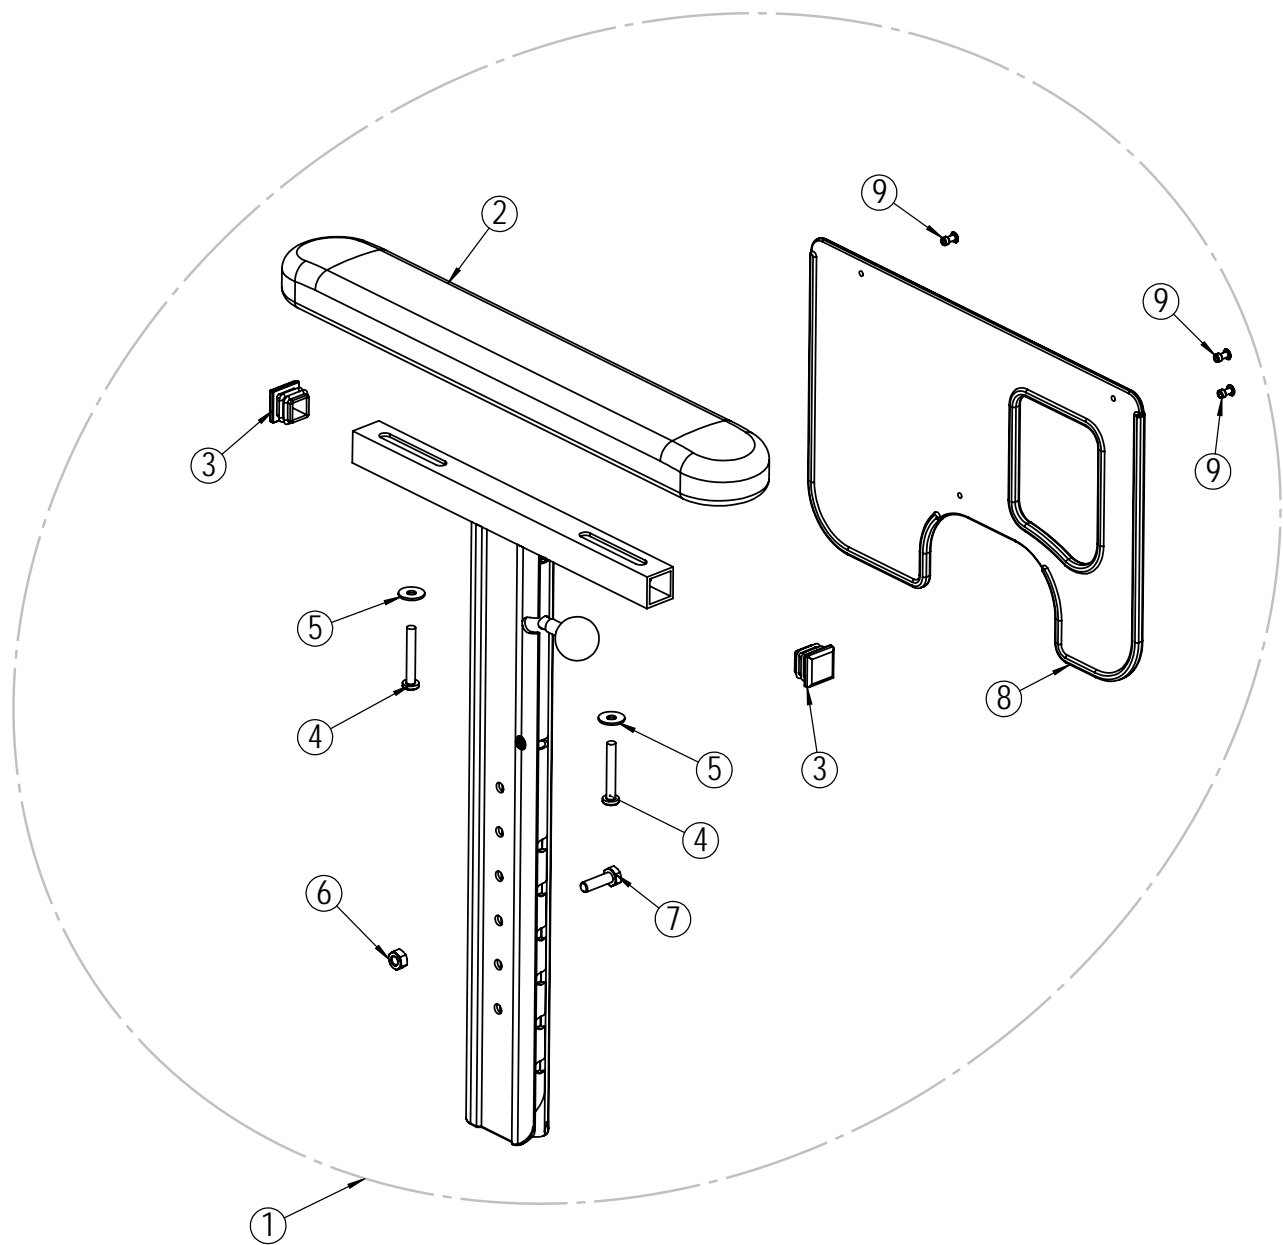

Arm support - right

Position	Description	Item no.	Pcs. pr. chair
1	Arm support right complete	21682	1
2	Arm support pad standard 385x58 PU with screws	20835	1
3*	Square plug 20x20x12 mm	20633	2
4*	Screw M5x35	21323	2
5*	Washer M5	23594	2
6*	Screw M6x20	20406	1
7*	Nut M6	20407	1
8	Skirt guard arm support	20239	1
9*	Pop black $\varnothing 3.2 \times 9.7 \text{ mm}$	20060	3

* Available upon request