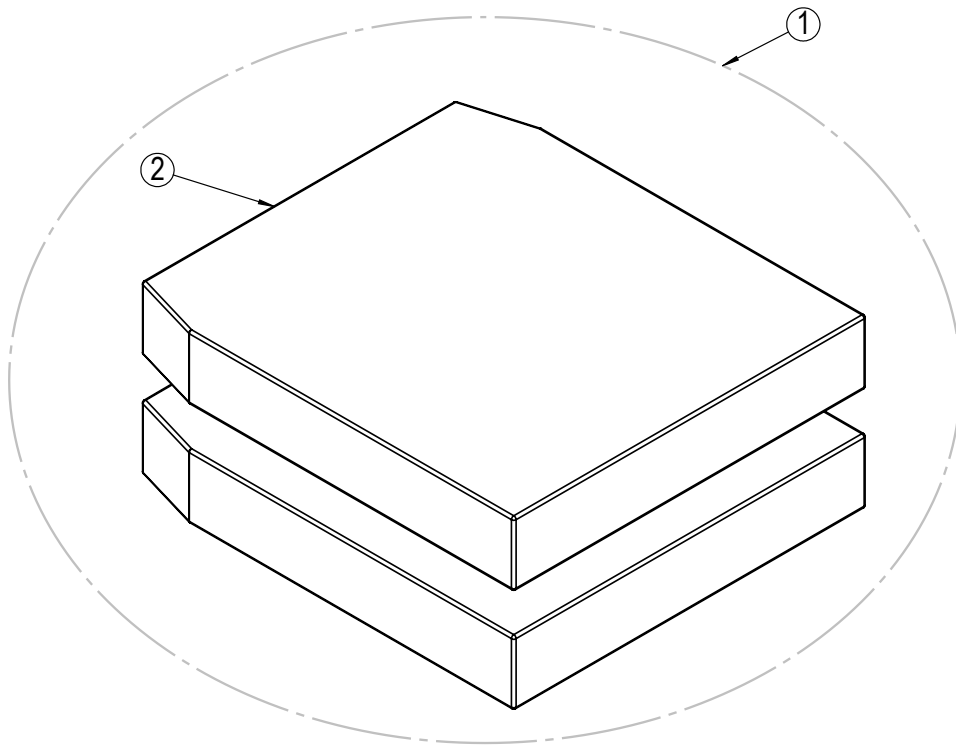

Seat cushion - outer cover

Position	Description	Item no.	Pcs. pr. chair
2	Outer cover, Uno Seat Width:35cm Depth:40cm, Mars	3543540	1
2	Outer cover, Uno Seat Width:35cm Depth:45cm, Mars	3543545	1
2	Outer cover, Uno Seat Width:35cm Depth:50cm, Mars	3543550	1
2	Outer cover, Uno Seat Width:38cm Depth:40cm, Mars	3543840	1
2	Outer cover, Uno Seat Width:38cm Depth:45cm, Mars	3543845	1
2	Outer cover, Uno Seat Width:38cm Depth:50cm, Mars	3543850	1
2	Outer cover, Uno Seat Width:40cm Depth:40cm, Mars	3544040	1
2	Outer cover, Uno Seat Width:40cm Depth:45cm, Mars	3544045	1
2	Outer cover, Uno Seat Width:40cm Depth:50cm, Mars	3544050	1
2	Outer cover, Uno Seat Width:43cm Depth:40cm, Mars	3544340	1
2	Outer cover, Uno Seat Width:43cm Depth:45cm, Mars	3544345	1
2	Outer cover, Uno Seat Width:43cm Depth:50cm, Mars	3544550	1
2	Outer cover, Uno Seat Width:45cm Depth:40cm, Mars	3544540	1
2	Outer cover, Uno Seat Width:45cm Depth:45cm, Mars	3544545	1
2	Outer cover, Uno Seat Width:45cm Depth:50cm, Mars	3544550	1
2	Outer cover, Uno Seat Width:50cm Depth:40cm, Mars	3545040	1
2	Outer cover, Uno Seat Width:50cm Depth:45cm, Mars	3545045	1
2	Outer cover, Uno Seat Width:50cm Depth:50cm, Mars	3545050	1