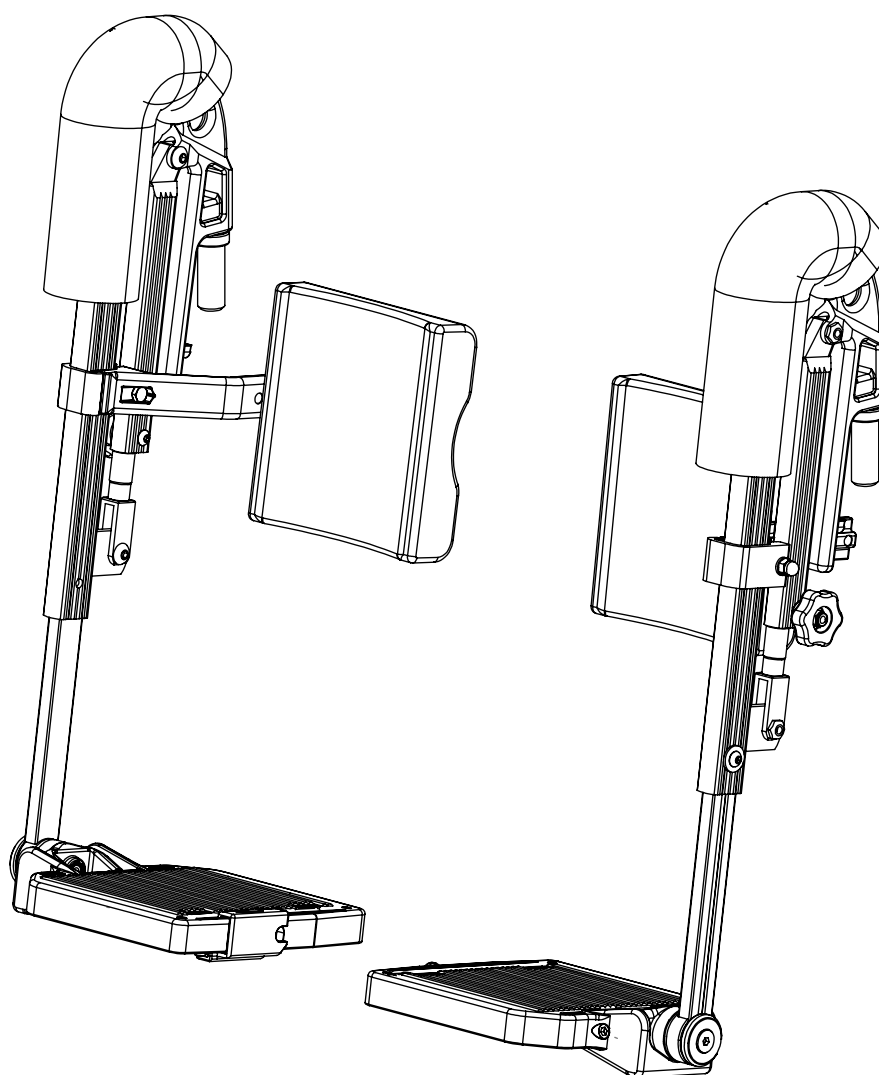

Angle adjustable foot supports - complete

Position	Description	Item no.	Pcs. pr. chair
1	Angle adjustable foot support. Black. 35cm. Right.	29500	1
2	Angle adjustable foot support. Black. 35cm. Left.	29508	1
1	Angle adjustable foot support. Black. 40cm. Right.	29502	1
2	Angle adjustable foot support. Black. 40cm. Left.	29510	1
1	Angle adjustable foot support. Black. 43cm. Right.	29503	1
2	Angle adjustable foot support. Black. 43cm. Left.	29511	1
1	Angle adjustable foot support. Black. 45cm. Right.	29504	1
2	Angle adjustable foot support. Black. 45cm. Left.	29512	1
1	Angle adjustable foot support. Black. 50cm. Right.	29505	1
2	Angle adjustable foot support. Black. 50cm. Left.	29513	1