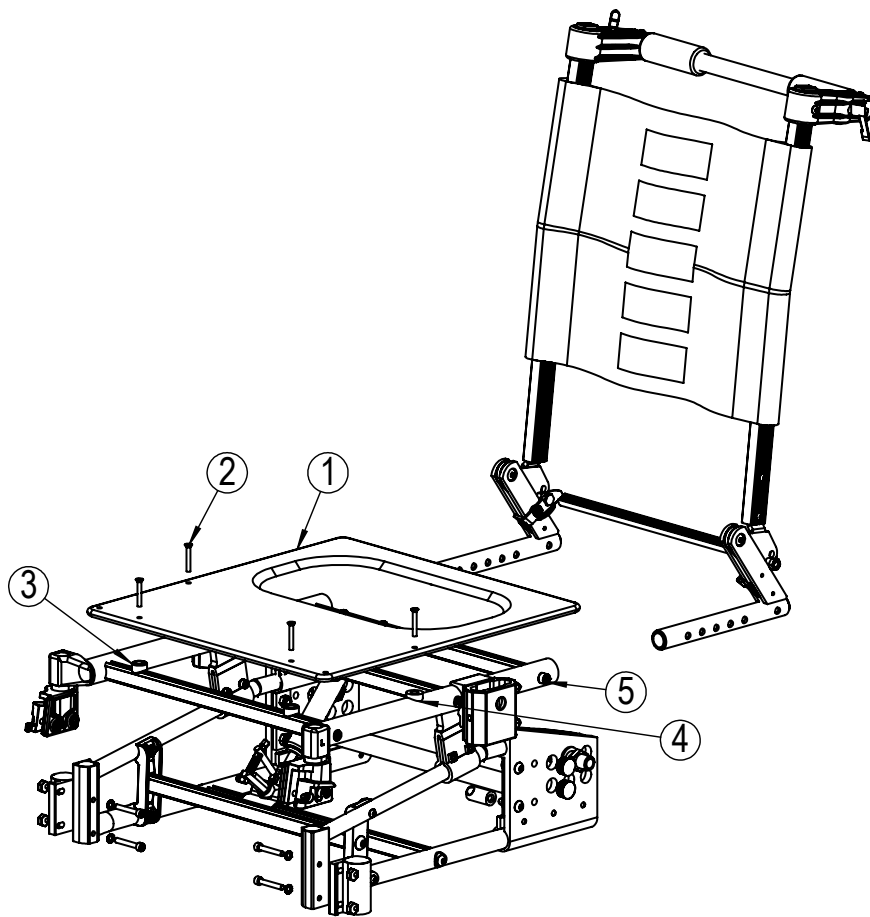

Chair frame

| Position | Description | Item no. | Pcs. pr. chair |
|----------|-------------------------------------|----------|----------------|
| 1 | Seat plate. Width: 35cm Depth: 40cm | 20176 | 1 |
| 1 | Seat plate. Width: 35cm Depth: 43cm | 21040 | 1 |
| 1 | Seat plate. Width: 35cm Depth: 46cm | 20612 | 1 |
| 1 | Seat plate. Width: 38cm Depth: 40cm | 20910 | 1 |
| 1 | Seat plate. Width: 38cm Depth: 43cm | 21041 | 1 |
| 1 | Seat plate. Width: 38cm Depth: 46cm | 20758 | 1 |
| 1 | Seat plate. Width: 40cm Depth: 40cm | 20911 | 1 |
| 1 | Seat plate. Width: 40cm Depth: 43cm | 21042 | 1 |
| 1 | Seat plate. Width: 40cm Depth: 46cm | 20550 | 1 |
| 1 | Seat plate. Width: 43cm Depth: 40cm | 20195 | 1 |
| 1 | Seat plate. Width: 43cm Depth: 43cm | 21043 | 1 |
| 1 | Seat plate. Width: 43cm Depth: 46cm | 20551 | 1 |
| 1 | Seat plate. Width: 45cm Depth: 40cm | 20196 | 1 |
| 1 | Seat plate. Width: 45cm Depth: 43cm | 21044 | 1 |
| 1 | Seat plate. Width: 45cm Depth: 46cm | 20552 | 1 |
| 1 | Seat plate. Width: 50cm Depth: 40cm | 20197 | 1 |
| 1 | Seat plate. Width: 50cm Depth: 43cm | 21045 | 1 |
| 1 | Seat plate. Width: 50cm Depth: 46cm | 20553 | 1 |
| 2* | Screw M5x35 | 22098 | 4 |
| 3* | Frame Seat plate Washer High | 24141 | 2 |
| 4* | Frame Seat plate Washer Low | 22084 | 2 |
| 5* | Screw M8x40 | 21095 | 6 |