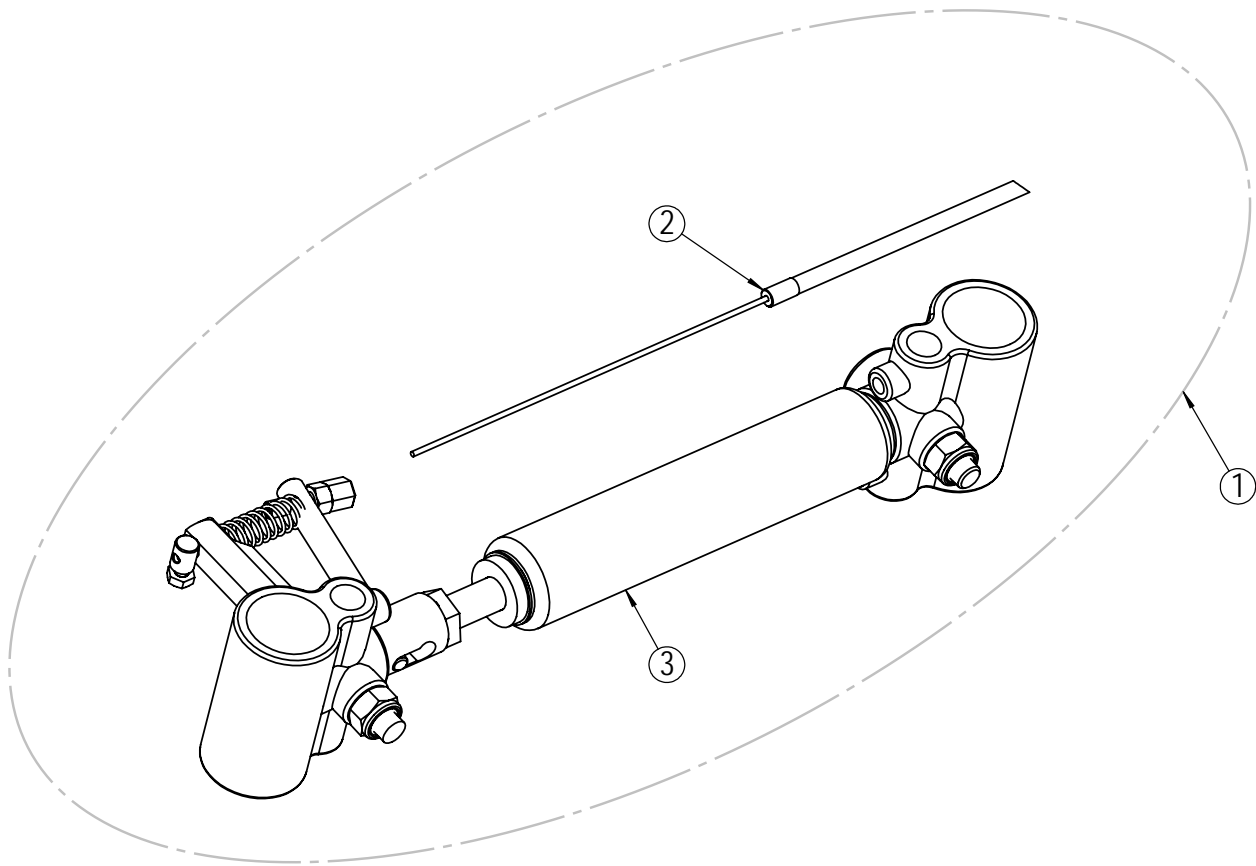

Gas cylinder - recline

Position	Description	Item no.	Pcs. pr. chair
1	Tilt cylinder with wire complete	25514	1
2	Wire with sleeve, clamps and spring complete	27628	1
3	Tilt cylinder complete	23273	1