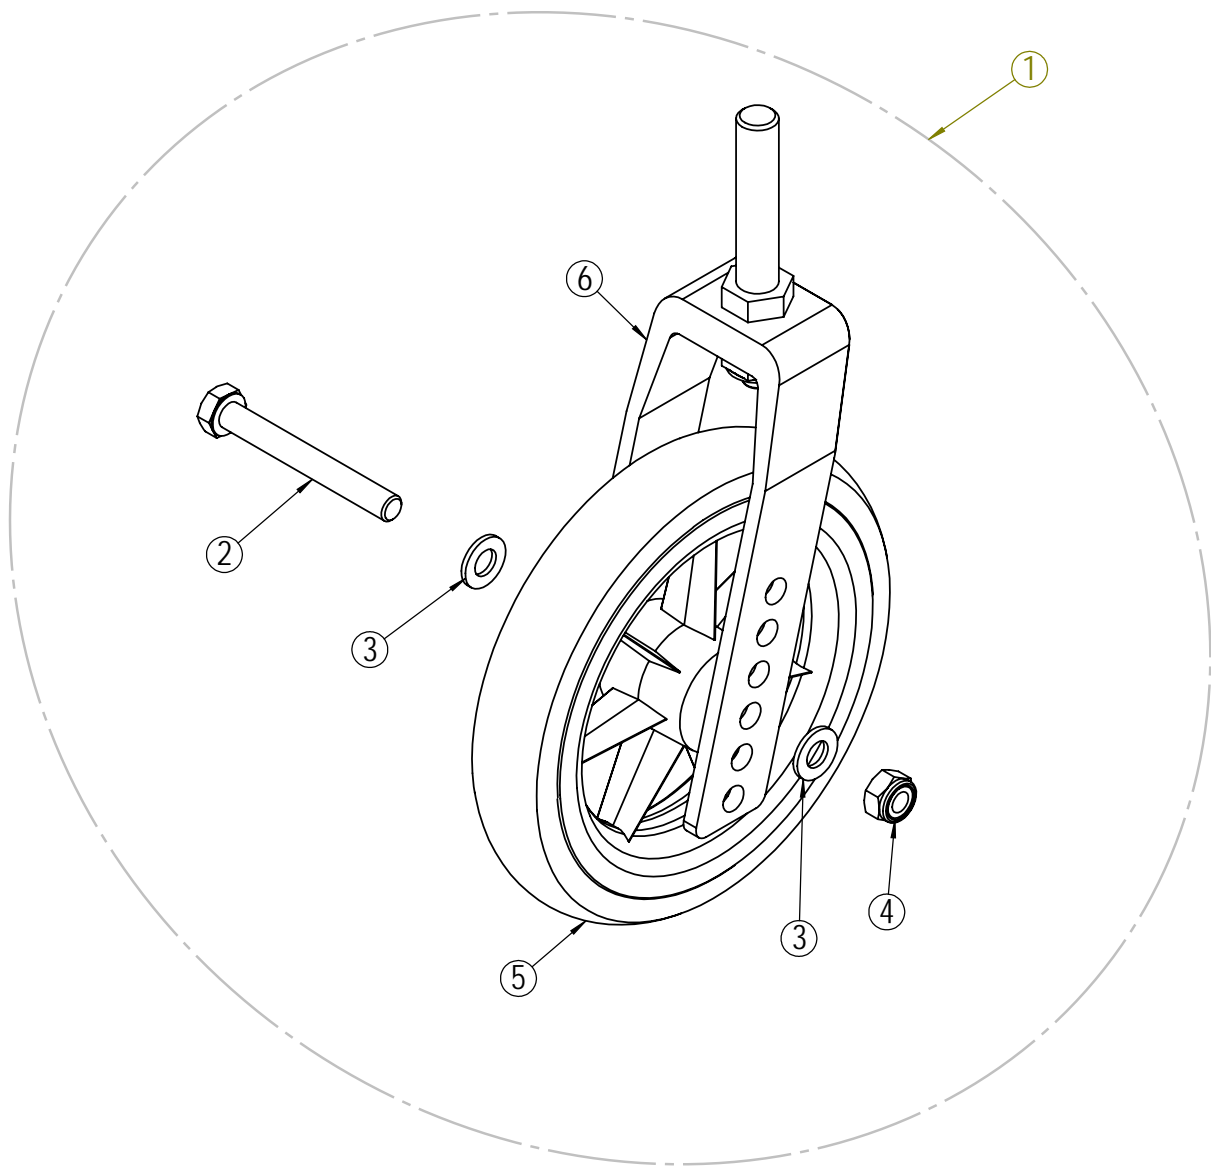

Front castors

Position	Description	Item no.	Pcs. pr. chair
1	Fork standard with 6" front castors complete	20538	2
1	Fork standard with 7" front castors complete	20535	2
2*	Screw M8x65	20419	2
3*	Washer M8	20068	4
4*	Lock nut M8	20412	2
5	Front castor 6"	20817	2
5	Front castor 7"	20976	2
6	Front castor standard with axle	20429	2

* Available upon request.