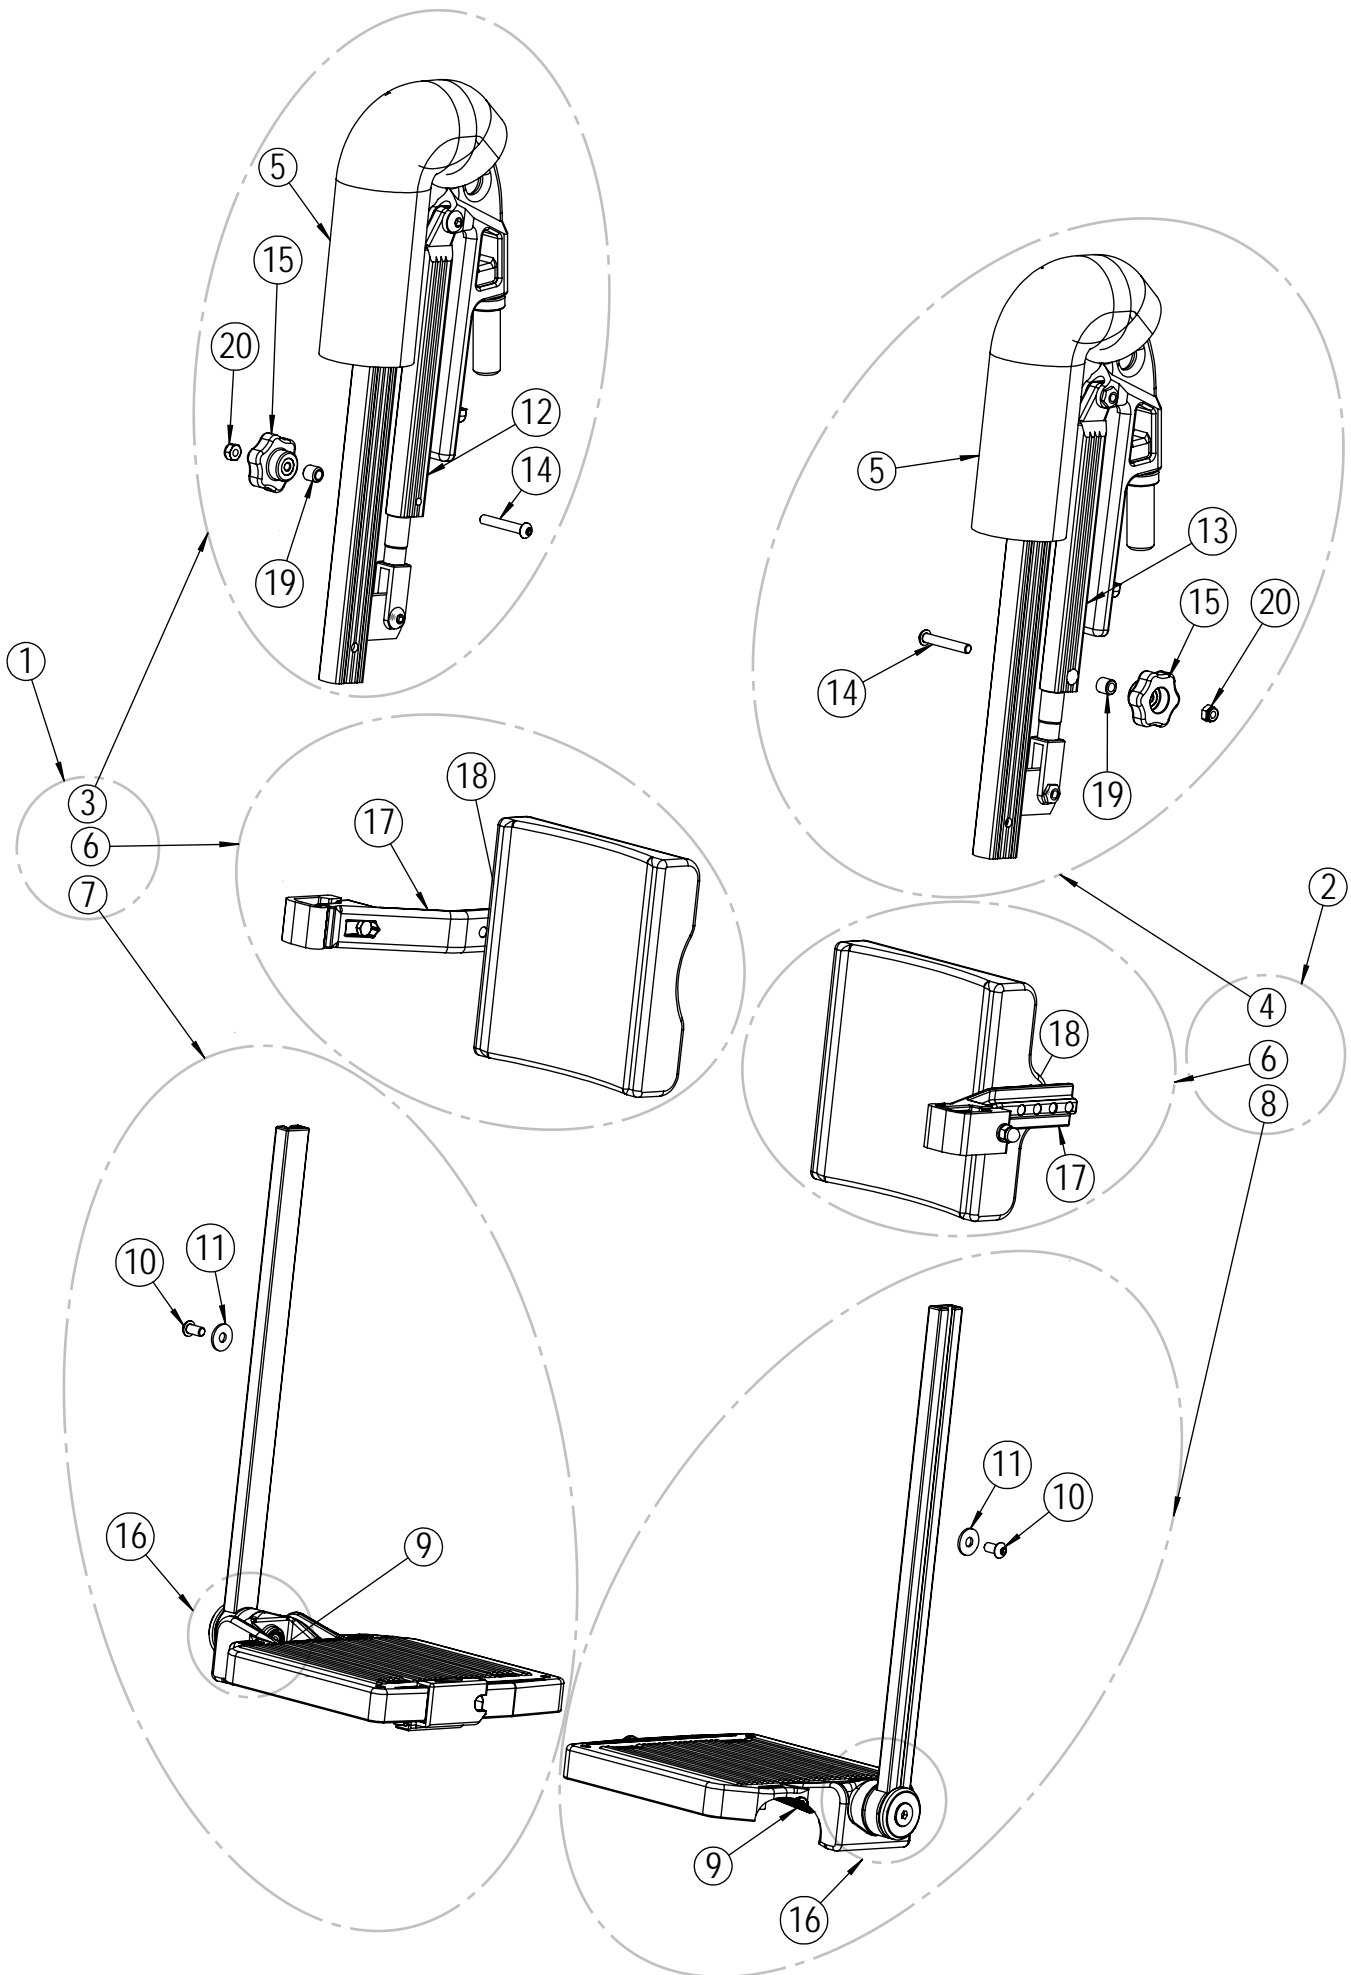

Angle adjustable foot supports - parts

Position	Description	Item no.	Pcs. pr. chair
3	Angle adjustable foot support. Black. Right.	29489	1
4	Angle adjustable foot support. Black. Left.	29490	1
5	Knee upholstery. Mars.	23864	2
6	Calf pad with bracket. 35cm	27964	1
6	Calf pad with bracket. 40cm	27965	1
6	Calf pad with bracket. 43cm	27966	1
6	Calf pad with bracket. 45cm	27966	1
6	Calf pad with bracket. 50cm	27967	1
7	Foot plate. 35cm Right.	28621	1
8	Foot plate. 35cm Left.	28649	1
7	Foot plate. 40cm Right.	28623	1
8	Foot plate. 40cm Left.	28651	1
7	Foot plate. 43cm Right.	28624	1
8	Foot plate. 43cm Left.	28652	1
7	Foot plate. 45cm Right.	28625	1
8	Foot plate. 45cm Left.	28653	1
7	Foot plate. 50cm Right.	28626	1
8	Foot plate. 50cm Left.	28654	1
9*	Foot plate spring	27858	2
10*	Screw M6x12	24272	2
11*	Washer	20356	2
12	Mechanical adjustment piece with screw. Black. Right.	29558	1
13	Mechanical adjustment piece with screw. Black. Left.	29559	1
14*	Screw M6x40	20103	2
15*	Adjustment wheel	27388	2
16	Foot plate hinge complete	28523	2
17	Calf support bracket with screw, washer and lock nut	25353	2
18*	Nut M8	29761	2
19*	Foot support locking cone	20539	2
20*	Nut M6	20058	2

* Available upon request.