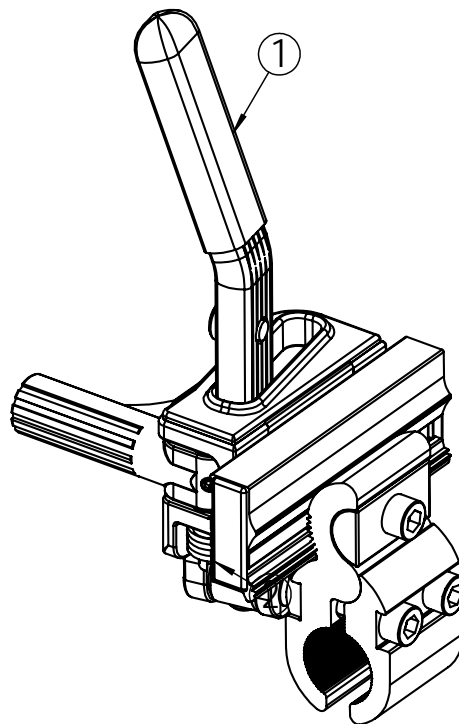

Brake

Position	Description	Item no.	Pcs. pr. chair
1	Brake Universal Netti I/Svipp Left	26824	1
2	Brake Universal Netti I/Svipp Right	26817	1