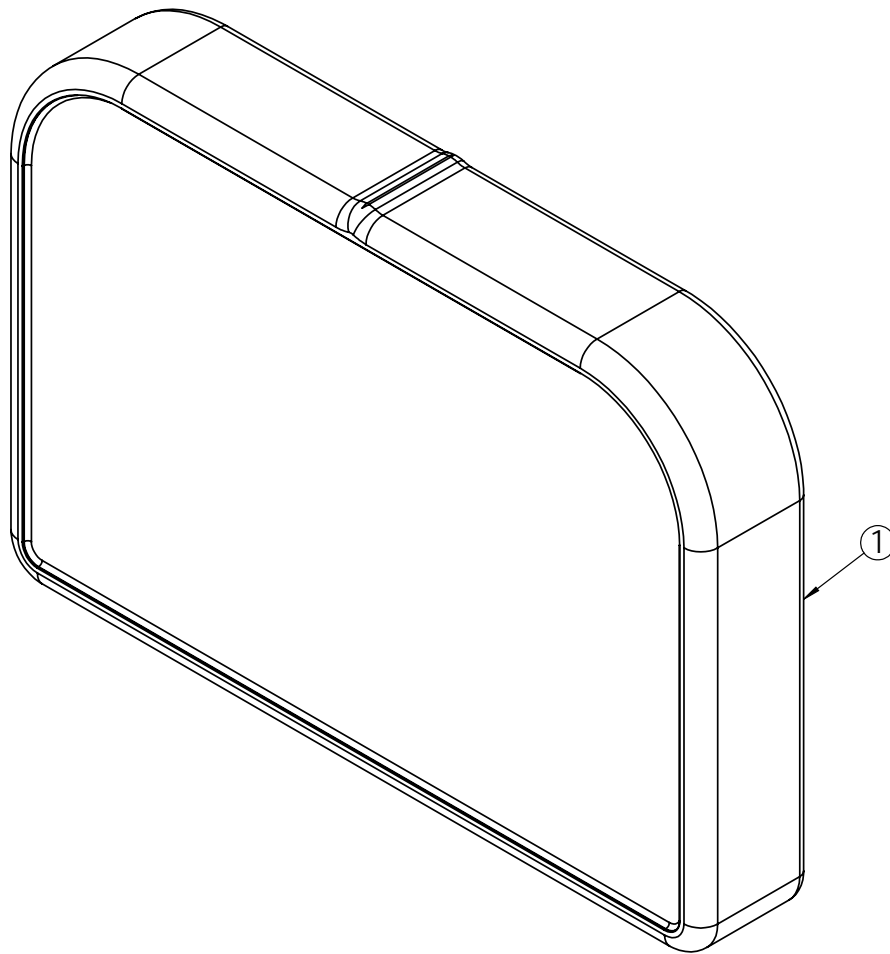

Comfort pads arm support

Position	Description	Item no.	Pcs. pr. chair
1	Comfort pads. 2,5cm	22149	2
1	Comfort pads. 3,5cm	22150	2
1	Comfort pads. 3,5cm	22151	2