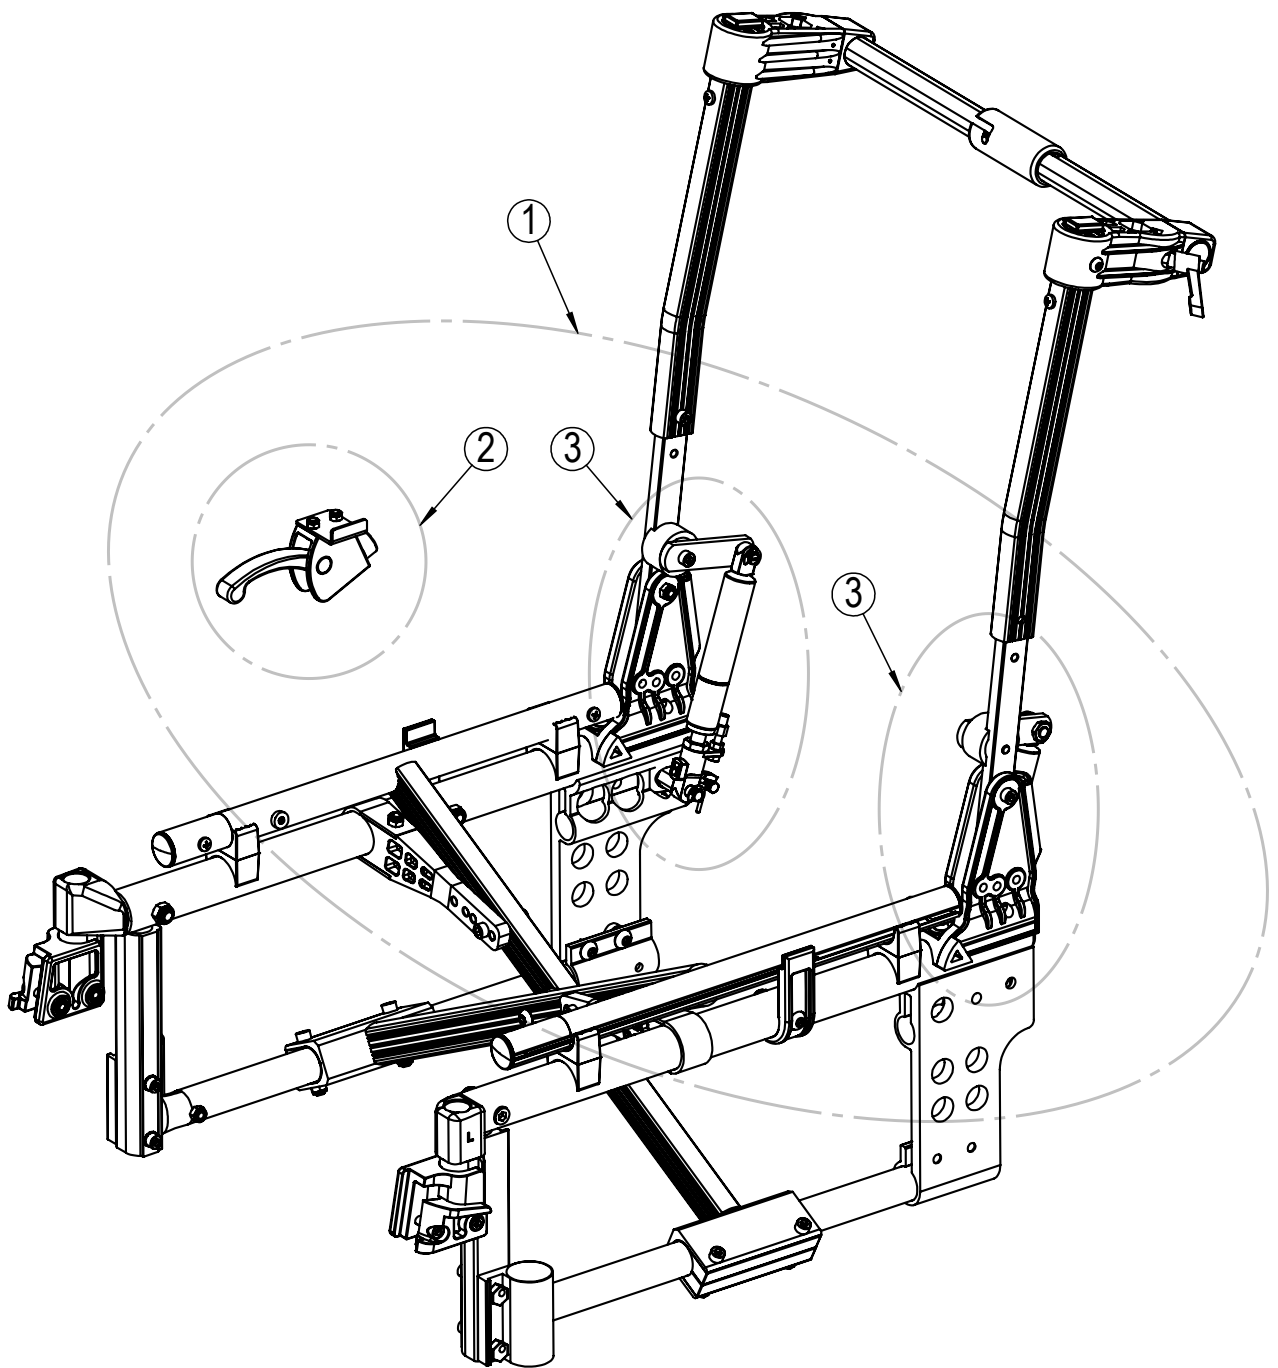

Backrest- recline kit*

Position	Description	Item no.	Pcs. pr. chair
1	Recline kit complete	25400	1
2	Release handle recline right	26190	1
2	Release handle recline left	26191	1
3	Gas cylinder recline Netti Svipp complete	24471	2

* Available upon request