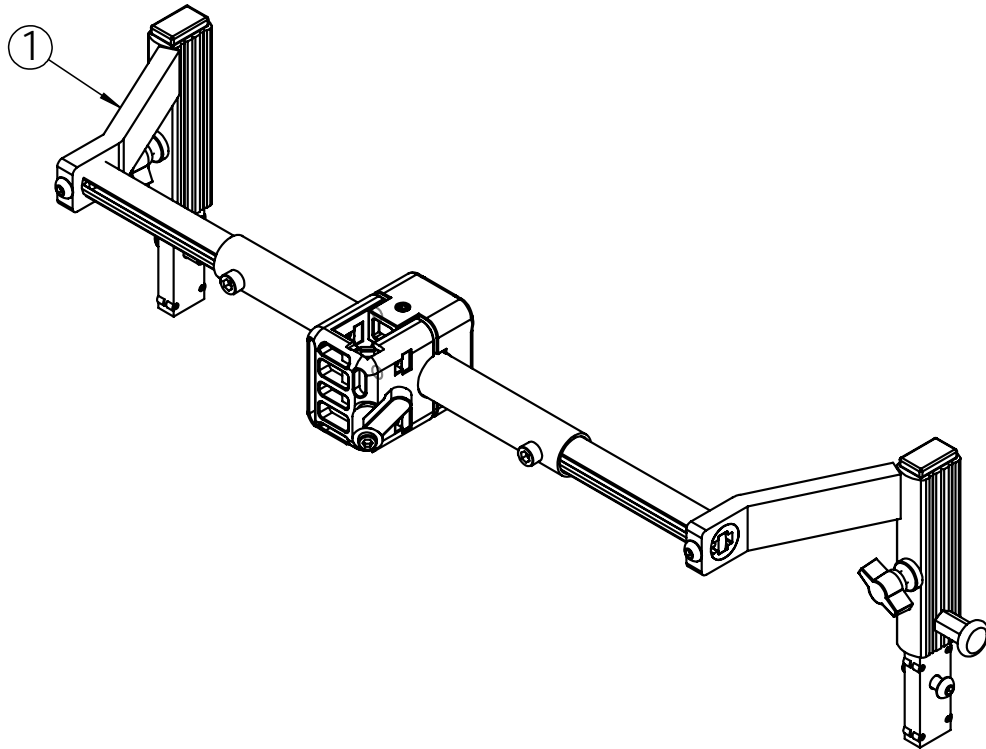

Head support rack

Position	Description	Item no.	Pcs. pr. chair
1	Head support rack Netti Svipp 35-45cm complete	27214	1
1	Head support rack Netti Svipp 35-45cm complete	27215	1