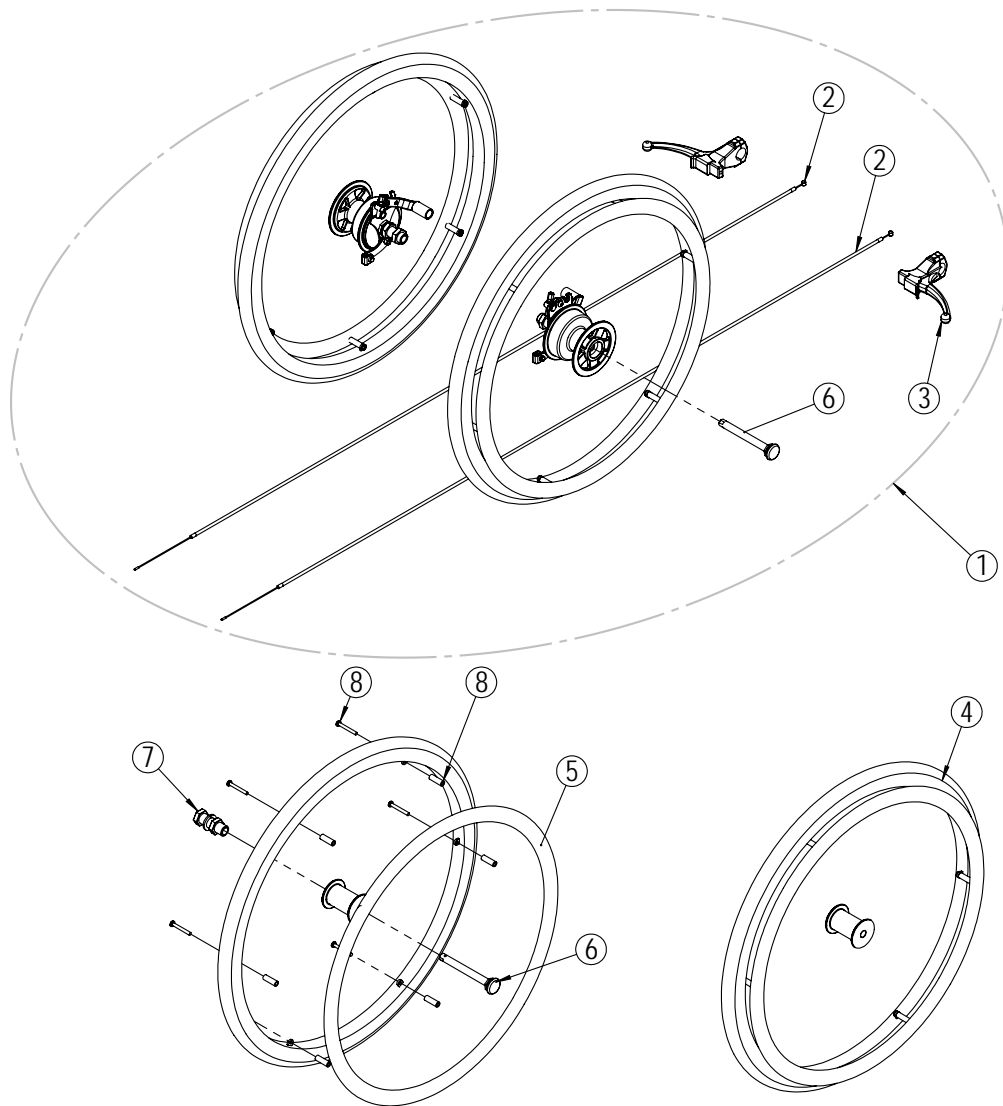

Main wheels

Position	Description	Item no.	Pcs. pr. chair
1	Main wheel 22" x 1" with drum brake - kit	24365	1
1	Main wheel 24" x 1" with drum brake - kit	24310	1
2	Wire 1250 mm complete	41310	2
3	Brake handle	41313	2
4	Main wheel 22" x 1" with quick release	25371	2
4	Main wheel 24" x 1" with quick release	25372	2
5	Push rim 22" plast	20451	2
5	Push rim 24" plast	20450	2
6	Quick release Ø12 x 98mm	20449	2
7	Wheel bushing complete	20329	2
8	Screw (6 pcs.) & distance sleeves (6 pcs.) - kit	21111	2