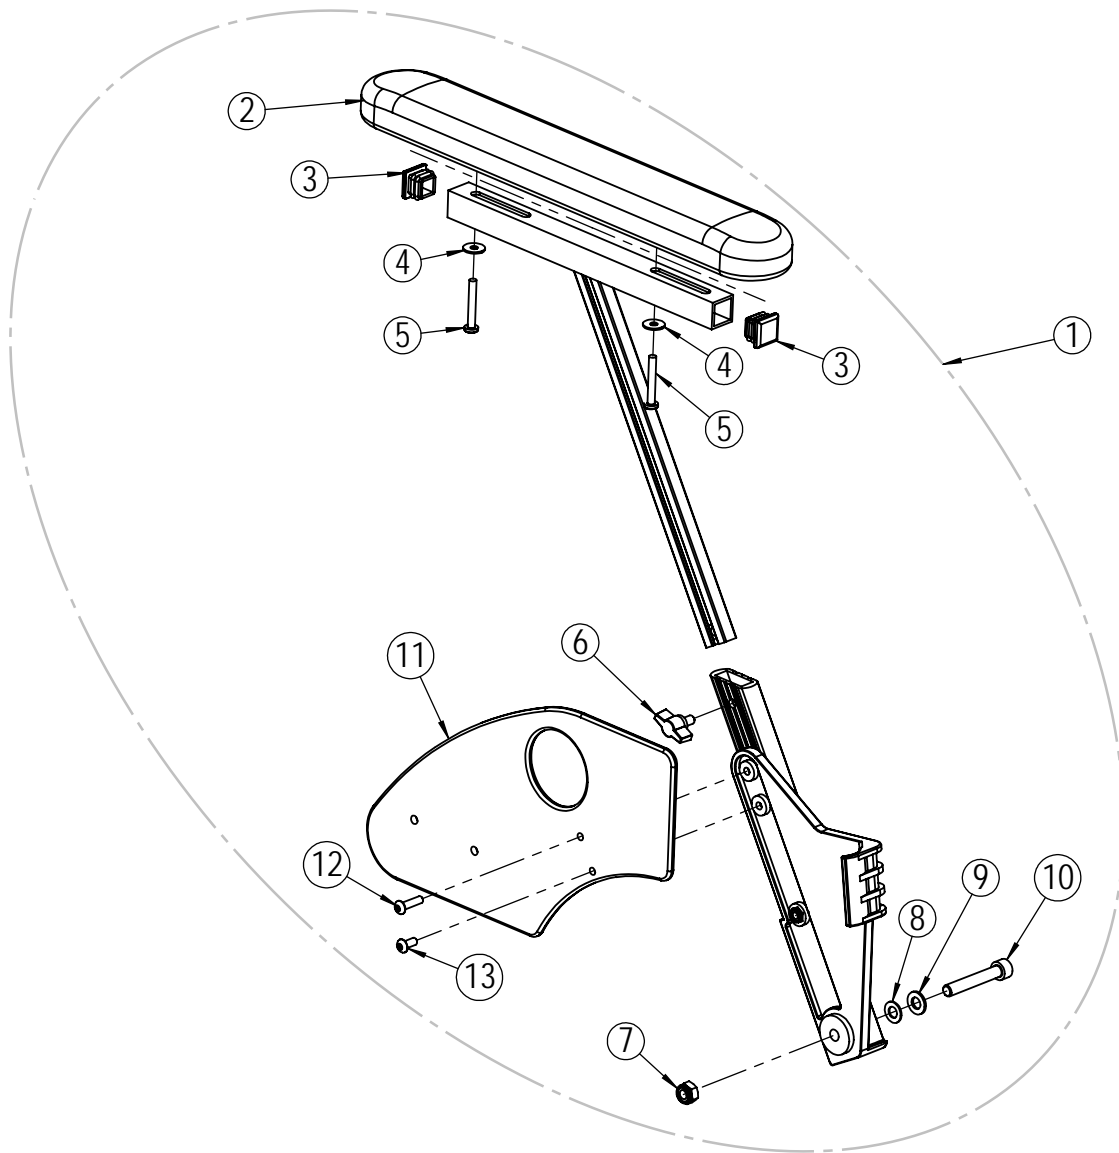

Arm support - right

Position	Description	Item no.	Pcs. pr. chair
1	Arm support Netti Svipp left complete	23226	1
2	Arm support pad 385x58 PU with screws	20835	1
3*	Square plug	20633	2
4*	Washer M5	23594	2
5*	Screw M5x35	21323	2
6*	Wing screw M6x10	23256	1
7*	Lock nut M8	20412	1
8*	Washer nylon Ø15	23362	1
9*	Washer M8	20068	1
10*	Screw M8x50	25311	1

* Available upon request