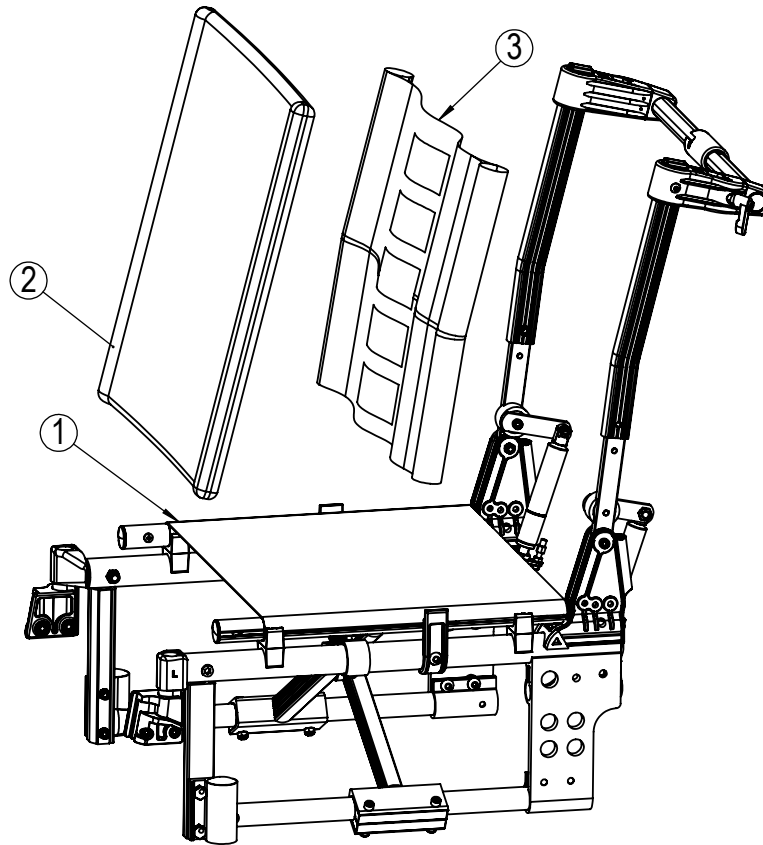

Seat frame and backrest

Position	Description	Item no.	Pcs. pr. chair
1	Cross Seat cover 35cm Netti Svipp long	22020	1
1	Cross Seat cover 38cm Netti Svipp long	22021	1
1	Cross Seat cover 40cm Netti Svipp long	22022	1
1	Cross Seat cover 43cm Netti Svipp long	22023	1
1	Cross Seat cover 45cm Netti Svipp long	22024	1
1	Cross Seat cover 50cm Netti Svipp long	22025	1
1	Cross Seat cover 55cm Netti Svipp long	22026	1
1	Cross Seat cover 35cm Netti Svipp short	22170	1
1	Cross Seat cover 38cm Netti Svipp short	22171	1
1	Cross Seat cover 40cm Netti Svipp short	22172	1
1	Cross Seat cover 43cm Netti Svipp short	22173	1
1	Cross Seat cover 45cm Netti Svipp short	22174	1