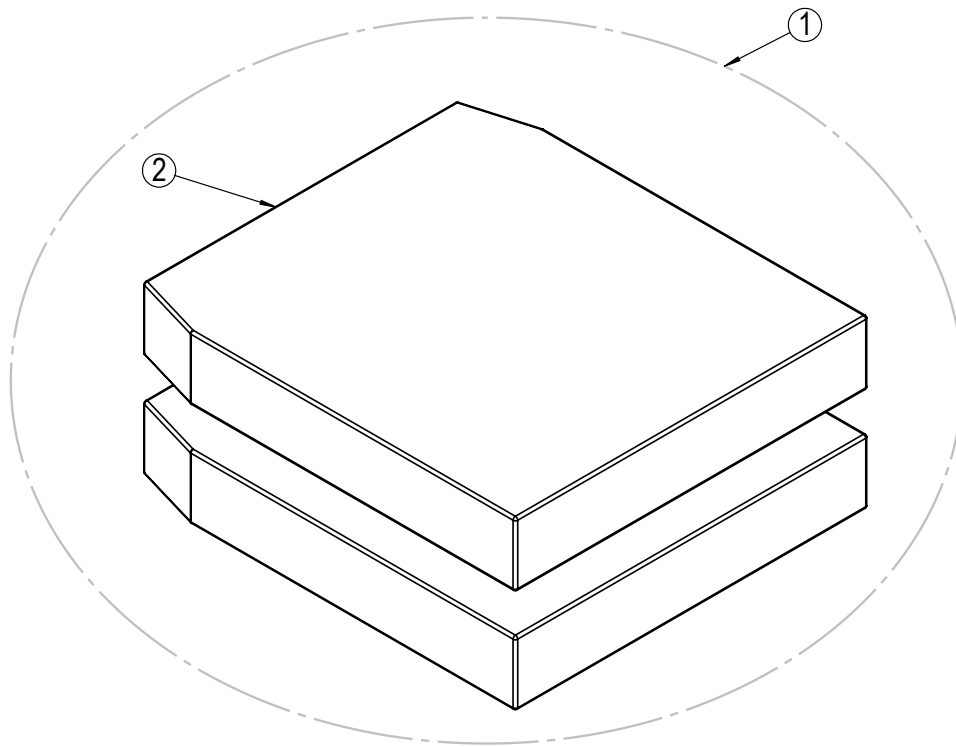

Seat cushion - complete

Position	Description	Item no.	Pcs. pr. chair
1	Seat cushion, Uno Seat Width:35cm Depth:40cm, Mars	840377	1
1	Seat cushion, Uno Seat Width:35cm Depth:45cm, Mars	840378	1
1	Seat cushion, Uno Seat Width:35cm Depth:50cm, Mars	840379	1
1	Seat cushion, Uno Seat Width:38cm Depth:40cm, Mars	840380	1
1	Seat cushion, Uno Seat Width:38cm Depth:45cm, Mars	840381	1
1	Seat cushion, Uno Seat Width:38cm Depth:50cm, Mars	840382	1
1	Seat cushion, Uno Seat Width:40cm Depth:40cm, Mars	840385	1
1	Seat cushion, Uno Seat Width:40cm Depth:45cm, Mars	840386	1
1	Seat cushion, Uno Seat Width:40cm Depth:50cm, Mars	840387	1
1	Seat cushion, Uno Seat Width:43cm Depth:40cm, Mars	840390	1
1	Seat cushion, Uno Seat Width:43cm Depth:45cm, Mars	840391	1
1	Seat cushion, Uno Seat Width:43cm Depth:50cm, Mars	840392	1
1	Seat cushion, Uno Seat Width:45cm Depth:40cm, Mars	840395	1
1	Seat cushion, Uno Seat Width:45cm Depth:45cm, Mars	840396	1
1	Seat cushion, Uno Seat Width:45cm Depth:50cm, Mars	840397	1
1	Seat cushion, Uno Seat Width:50cm Depth:40cm, Mars	840400	1
1	Seat cushion, Uno Seat Width:50cm Depth:45cm, Mars	840401	1
1	Seat cushion, Uno Seat Width:50cm Depth:50cm, Mars	840402	1
1	Seat cushion, Uno Seat Width:55cm Depth:40cm, Mars	840405	1
1	Seat cushion, Uno Seat Width:55cm Depth:45cm, Mars	840406	1
1	Seat cushion, Uno Seat Width:55cm Depth:50cm, Mars	840407	1