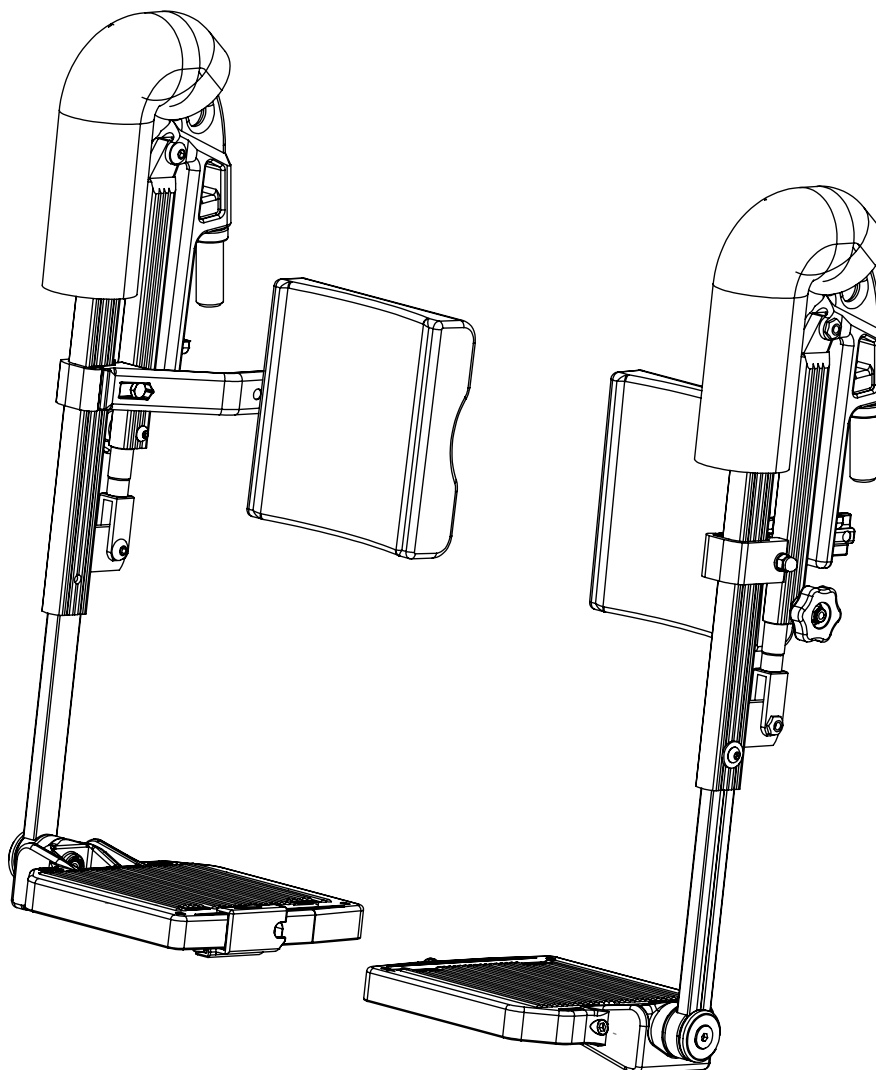

Angle adjustable foot supports - complete

Position	Description	Item no.	Pcs. pr. chair
1	Angle adjustable foot support. Black. 35cm. Right.	29500	1
2	Angle adjustable foot support. Black. 35cm. Left.	29508	1
1	Angle adjustable foot support. Black. 40cm. Right.	29502	1
2	Angle adjustable foot support. Black. 40cm. Left.	29510	1
1	Angle adjustable foot support. Black. 43cm. Right.	29503	1
2	Angle adjustable foot support. Black. 43cm. Left.	29511	1
1	Angle adjustable foot support. Black. 45cm. Right.	29504	1
2	Angle adjustable foot support. Black. 45cm. Left.	29512	1
1	Angle adjustable foot support. Black. 50cm. Right.	29505	1
2	Angle adjustable foot support. Black. 50cm. Left.	29513	1
1	Angle adjustable foot support. Black. 55cm. Right.	29506	1
2	Angle adjustable foot support. Black. 55cm. Left.	29514	1