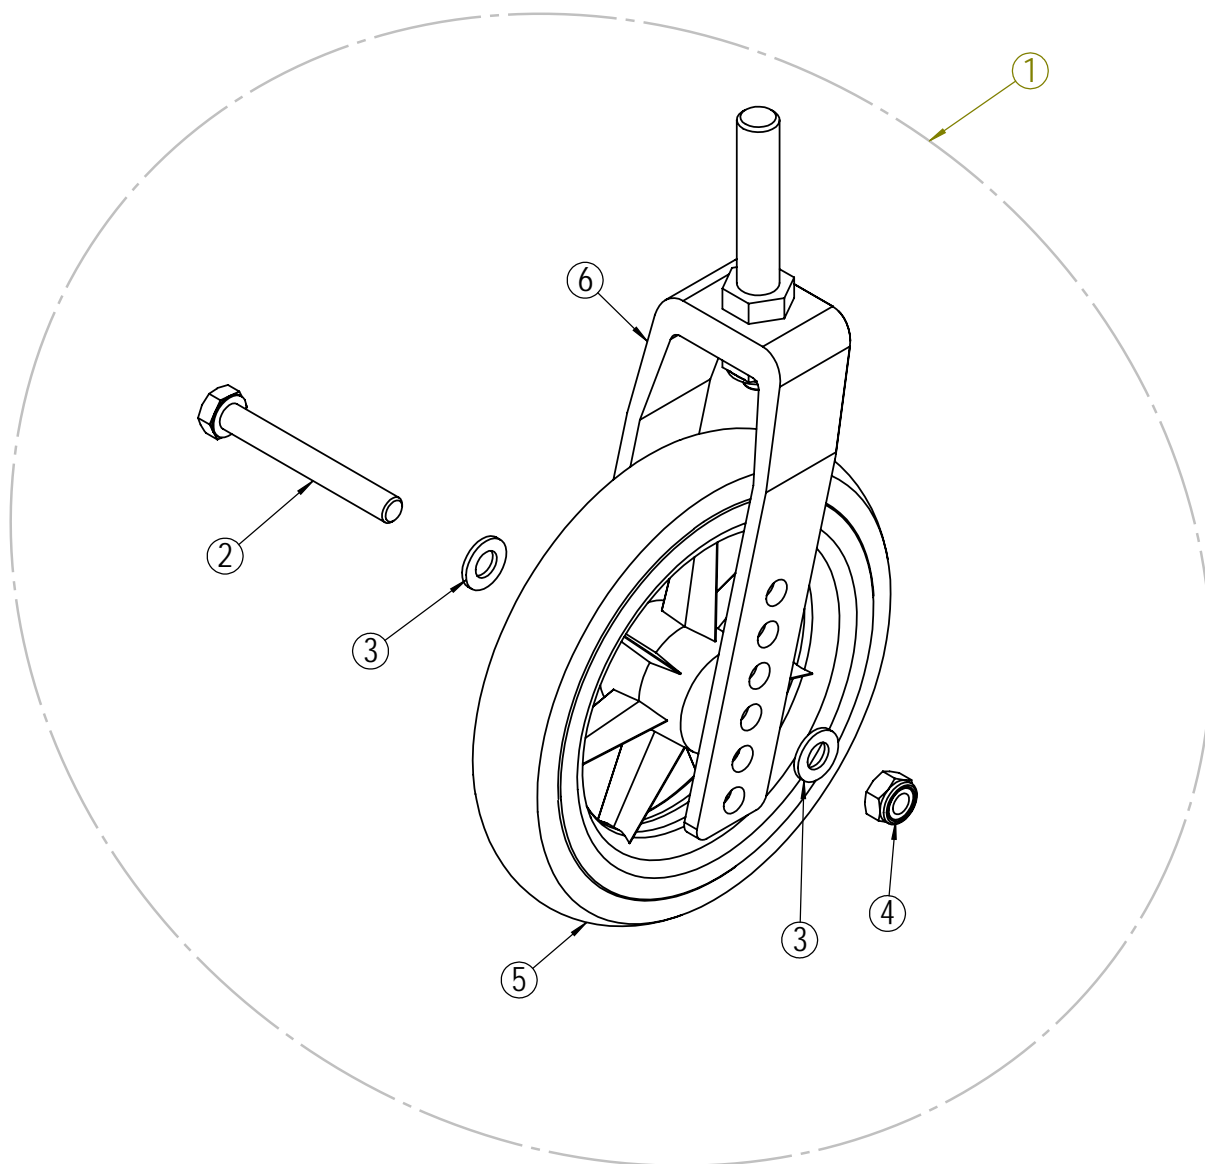

Angle adjustable foot supports - parts

Position	Description	Item no.	Pcs. pr. chair
3	Angle adjustable foot support. Black. Right.	29489	1
4	Angle adjustable foot support. Black. Left.	29490	1
5	Knee upholstery. Mars.	23864	2
6	Calf pad with bracket. 35cm	27964	1
6	Calf pad with bracket. 40cm	27965	1
6	Calf pad with bracket. 43cm	27966	1
6	Calf pad with bracket. 45cm	27966	1
6	Calf pad with bracket. 50cm	27967	1
6	Calf pad with bracket. 55cm	27968	1
7	Foot plate. 35cm Right.	28621	1
8	Foot plate. 35cm Left.	28649	1
7	Foot plate. 40cm Right.	28623	1
8	Foot plate. 40cm Left.	28651	1
7	Foot plate. 43cm Right.	28624	1
8	Foot plate. 43cm Left.	28652	1
7	Foot plate. 45cm Right.	28625	1
8	Foot plate. 45cm Left.	28653	1
7	Foot plate. 50cm Right.	28626	1
8	Foot plate. 50cm Left.	28654	1
7	Foot plate. 55cm Right.	28627	1
8	Foot plate. 55cm Left.	28655	1
9*	Foot plate spring	27858	2
10*	Screw M6x12	24272	2
11*	Washer	20356	2
12	Mechanical adjustment piece with screw. Black. Right.	29558	1
13	Mechanical adjustment piece with screw. Black. Left.	29559	1
14*	Screw M6x40	20103	2
15*	Adjustment wheel	27388	2
16	Foot plate hinge complete	28523	2
17	Calf support bracket with screw, washer and lock nut	25353	2
18*	Nut M8	29761	2
19*	Foot support locking cone	20539	2
20*	Nut M6	20058	2

* Available upon request.

Bearing house

Position	Description	Item no.	Pcs. pr. chair
1	Bearing house A complete	26445	1
2	Bearing house B complete	26446	1

* Available upon request

Front castors

Position	Description	Item no.	Pcs. pr. chair
1	Fork standard with 6" front castors complete	20538	2
1	Fork standard with 7" front castors complete	20535	2
2*	Screw M8x65	20419	2
3*	Washer M8	20068	4
4*	Lock nut M8	20412	2
5	Front castor 6"	20817	2
5	Front castor 7"	20976	2
6	Front castor standard with axle	20429	2