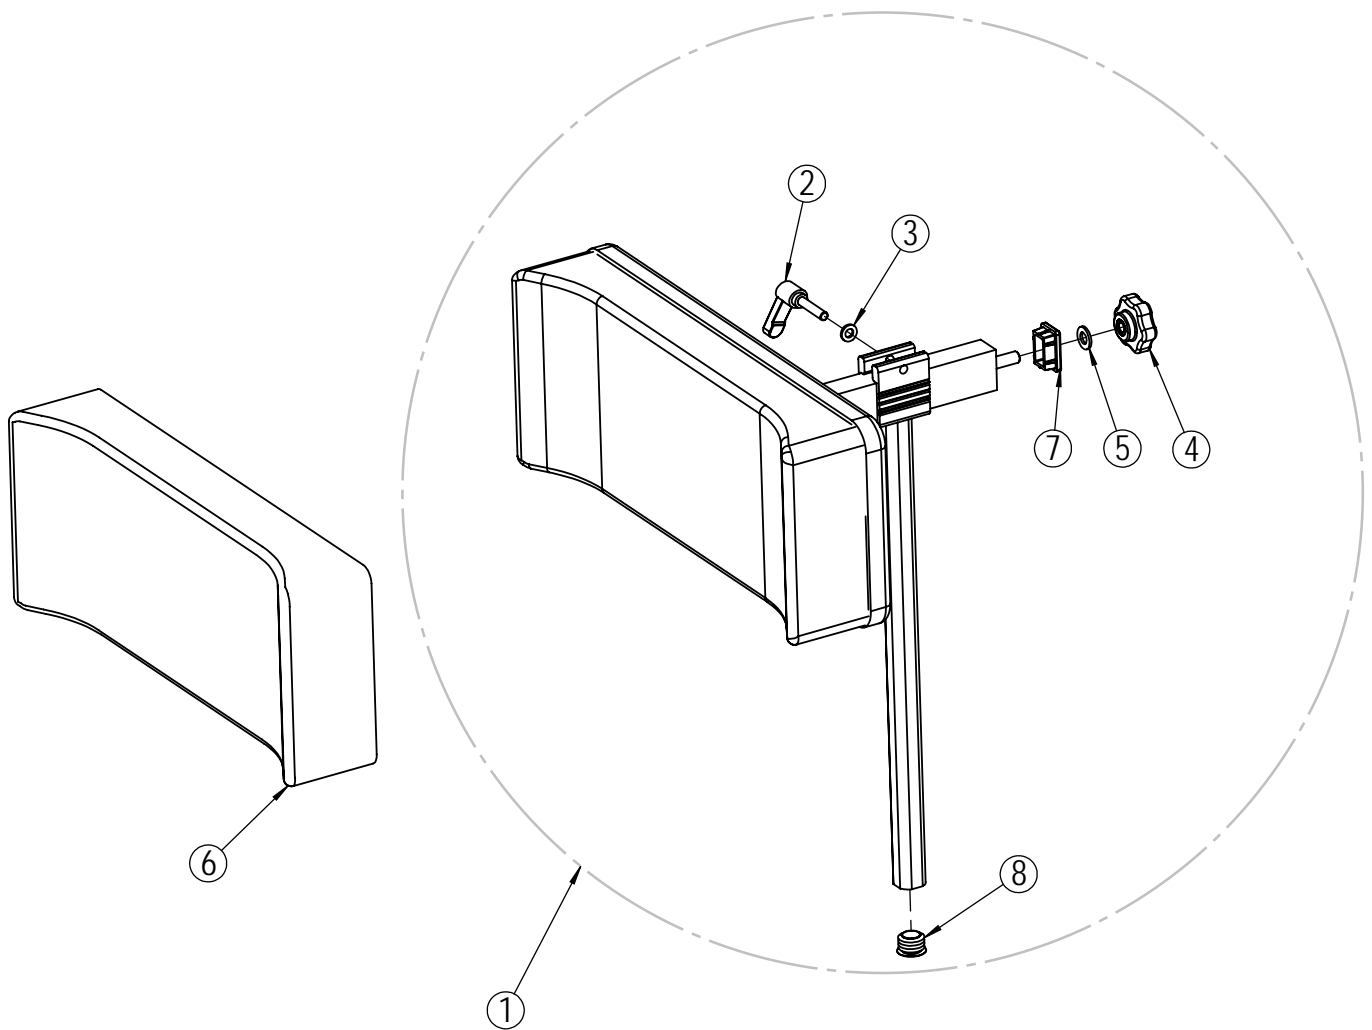

Head support C

Position	Description	Item no.	Pcs. pr. chair
1	Head support C with Mars	20573	1
2*	Clamp lever M6x30	20282	1
3*	Washer M6	20063	1
4*	Star wheel M8	26684	1
5*	Washer M8	29305	1
6	Hygiene cover Mars Head support C	20628	1
7*	Square plug horizontal bar	20852	1
8*	Plastic plug vertical bar	20509	1

* Available upon request.