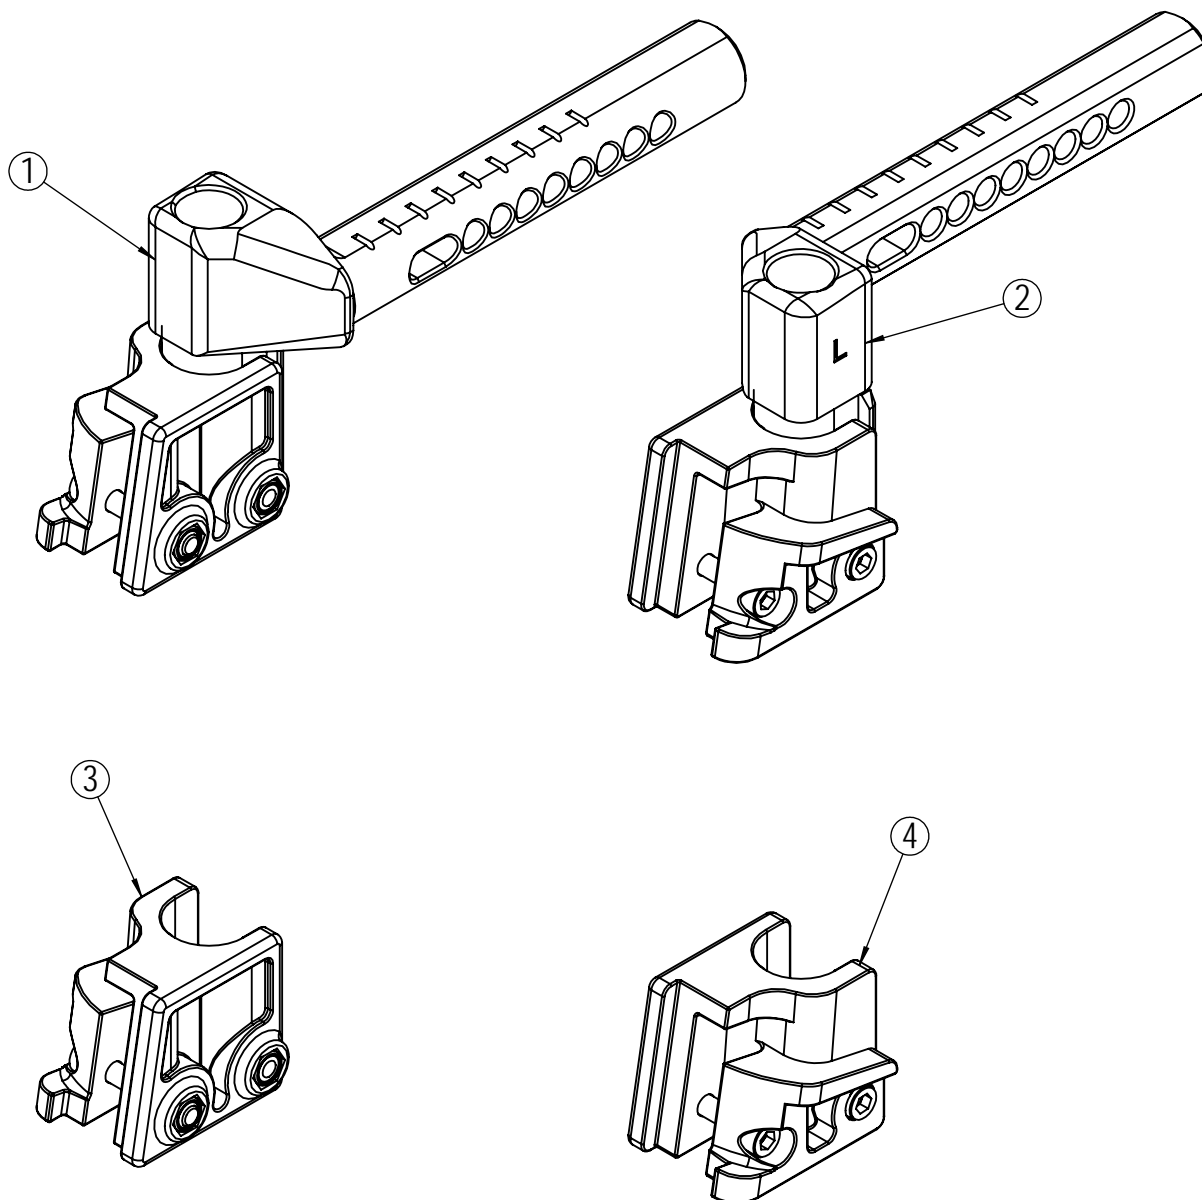

Extension piece - foot support

Position	Description	Item no.	Pcs. pr. chair
1	Extension piece. Silver. Right. Complete.	27384	1
2	Extension piece. Silver. Left. Complete.	27385	1
3	Locking bracket with screw. Right.	29555	1
4	Locking bracket with screw. Left.	29556	1