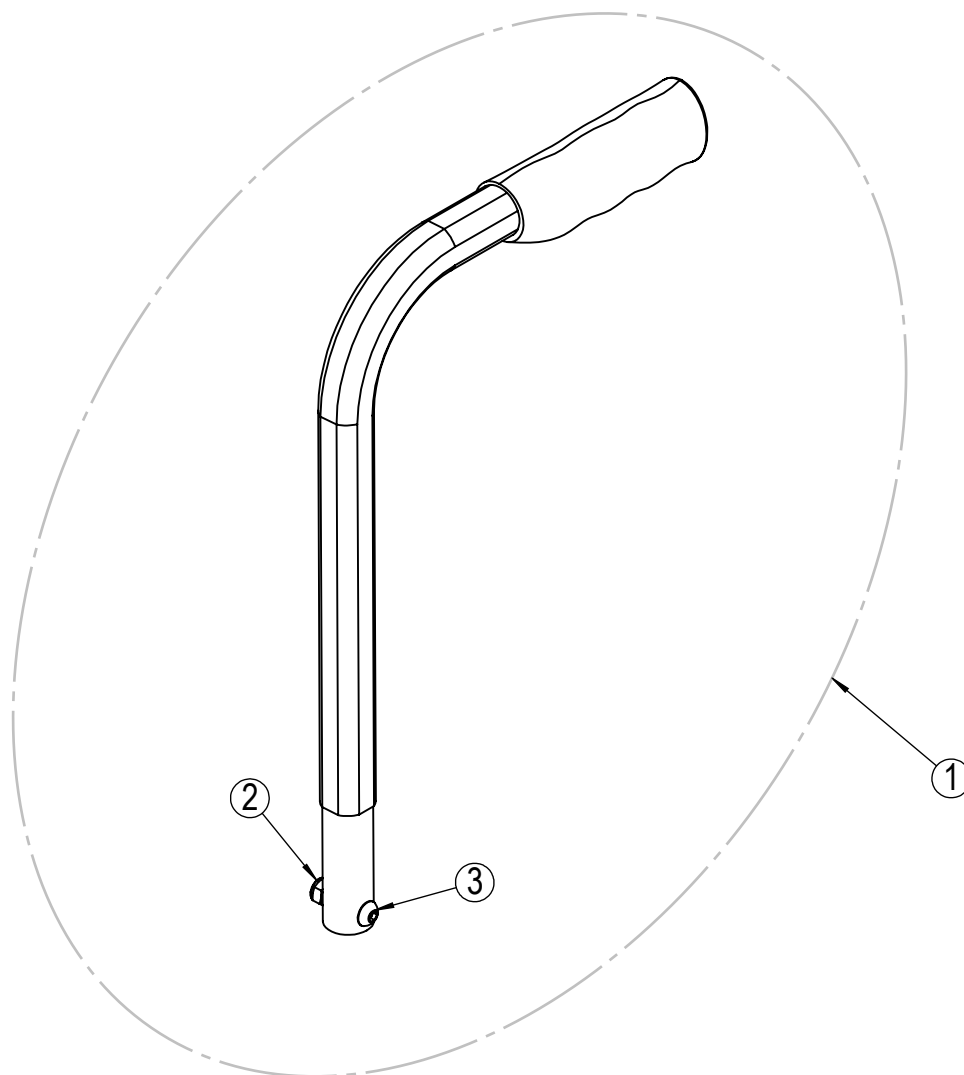

Push handle

Position	Description	Item no.	Pcs. pr. chair
1	Push handle standard 300mm complete	21754	2
1	Push handle long 500mm complete	21808	2
2*	Lock nut M6	20058	2
3*	Screw M6x25	20992	2

* Available upon request