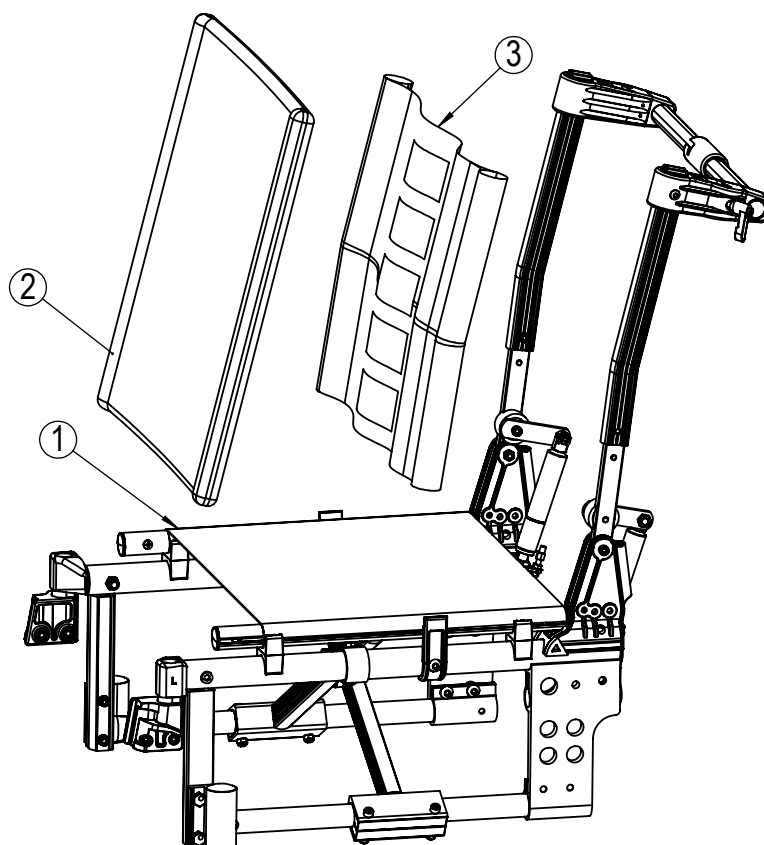

SPARE PART CATALOG NETTI SVIPP

Version 2/08 -

INDEX

	Page
Seat frame and backrest	3
Seat cover - adjustable front	4
Seat frame and backrest	5
Backrest	6
Seat cushion - complete	7
Seat cushion - outer cover	8
Backrest - recline kit	9
Push handle	10
Head support rack	11
Head support A	12
Head support B	13
Head support C	14
Arm support left	15
Arm support right	16
Extension piece foot support	17
Universal foot supports - complete	18
Universal foot supports - parts	19
Angle adjustable foot supports - complete	20
Angle adjustable foot supports - parts	21
Bearing house	23
Front castors	24
Brake	25
Main wheels	26
Anti tip	27

Seat cover - adjustable front

Position	Description	Item no.	Pcs. pr. chair
1	Seat cover adjustable front Netti Svipp 35cm	22391	1
1	Seat cover adjustable front Netti Svipp 38cm	22392	1
1	Seat cover adjustable front Netti Svipp 40cm	22393	1
1	Seat cover adjustable front Netti Svipp 43cm	22394	1
1	Seat cover adjustable front Netti Svipp 45cm	22395	1
1	Seat cover adjustable front Netti Svipp 50cm	22396	1
1	Seat cover adjustable front Netti Svipp 55cm	22397	1

Seat frame and backrest

Position	Description	Item no.	Pcs. pr. chair
2	Backrest cushion Flip Mars 35cm	22052	1
2	Backrest cushion Flip Mars 38cm	22053	1
2	Backrest cushion Flip Mars 40cm	22054	1
2	Backrest cushion Flip Mars 43cm	22055	1
2	Backrest cushion Flip Mars 45cm	22056	1
2	Backrest cushion Flip Mars 50cm	22057	1
2	Backrest cushion Flip Mars 55cm	22058	1
3	Backrest Velcro 35-50 cm Height: 35cm	20699	1
3	Backrest Velcro 55-60 cm Height: 35cm	2865	1