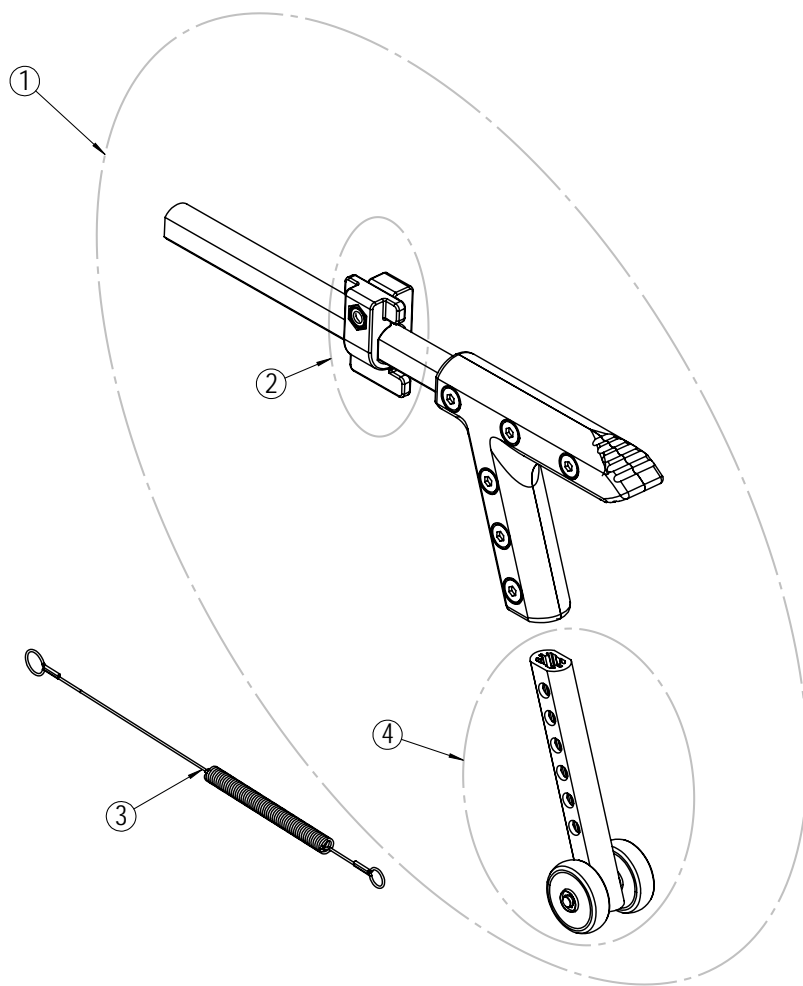

Angle adjustable foot supports - parts

Position	Description	Item no.	Pcs. pr. chair
3	Angle adjustable foot support. Black. Right.	29489	1
4	Angle adjustable foot support. Black. Left.	29490	1
5	Knee upholstery. Mars.	23864	2
6	Calf pad with bracket. 35cm	27964	1
6	Calf pad with bracket. 40cm	27965	1
6	Calf pad with bracket. 43cm	27966	1
6	Calf pad with bracket. 45cm	27966	1
6	Calf pad with bracket. 50cm	27967	1
6	Calf pad with bracket. 55cm	27968	1
7	Foot plate. 35cm Right.	28621	1
8	Foot plate. 35cm Left.	28649	1
7	Foot plate. 40cm Right.	28623	1
8	Foot plate. 40cm Left.	28651	1
7	Foot plate. 43cm Right.	28624	1
8	Foot plate. 43cm Left.	28652	1
7	Foot plate. 45cm Right.	28625	1
8	Foot plate. 45cm Left.	28653	1
7	Foot plate. 50cm Right.	28626	1
8	Foot plate. 50cm Left.	28654	1
7	Foot plate. 55cm Right.	28627	1
8	Foot plate. 55cm Left.	28655	1
9*	Foot plate spring	27858	2
10*	Screw M6x12	24272	2
11*	Washer	20356	2
12	Mechanical adjustment piece with screw. Black. Right.	29558	1
13	Mechanical adjustment piece with screw. Black. Left.	29559	1
14*	Screw M6x40	20103	2
15*	Adjustment wheel	27388	2
16	Foot plate hinge complete	28523	2
17	Calf support bracket with screw, washer and lock nut	25353	2
18*	Nut M8	29761	2
19*	Foot support locking cone	20539	2
20*	Nut M6	20058	2

* Available upon request.

Brake

Position	Description	Item no.	Pcs. pr. chair
1	Brake Universal Netti I/Svipp Left	26824	1
2	Brake Universal Netti I/Svipp Right	26817	1

Main wheels

Position	Description	Item no.	Pcs. pr. chair
1	Main wheel 22" x 1" with drum brake - kit	24365	1
1	Main wheel 24" x 1" with drum brake - kit	24310	1
2	Wire 1250 mm complete	41310	2
3	Brake handle	41313	2
4	Main wheel 22" x 1" with quick release	25371	2
4	Main wheel 24" x 1" with quick release	25372	2
5	Push rim 22" plast	20451	2
5	Push rim 24" plast	20450	2
6	Quick release Ø12 x 98mm	20449	2
7	Wheel bushing complete	20329	2
8	Screw (6 pcs.) & distance sleeves (6 pcs.) - kit	21111	2