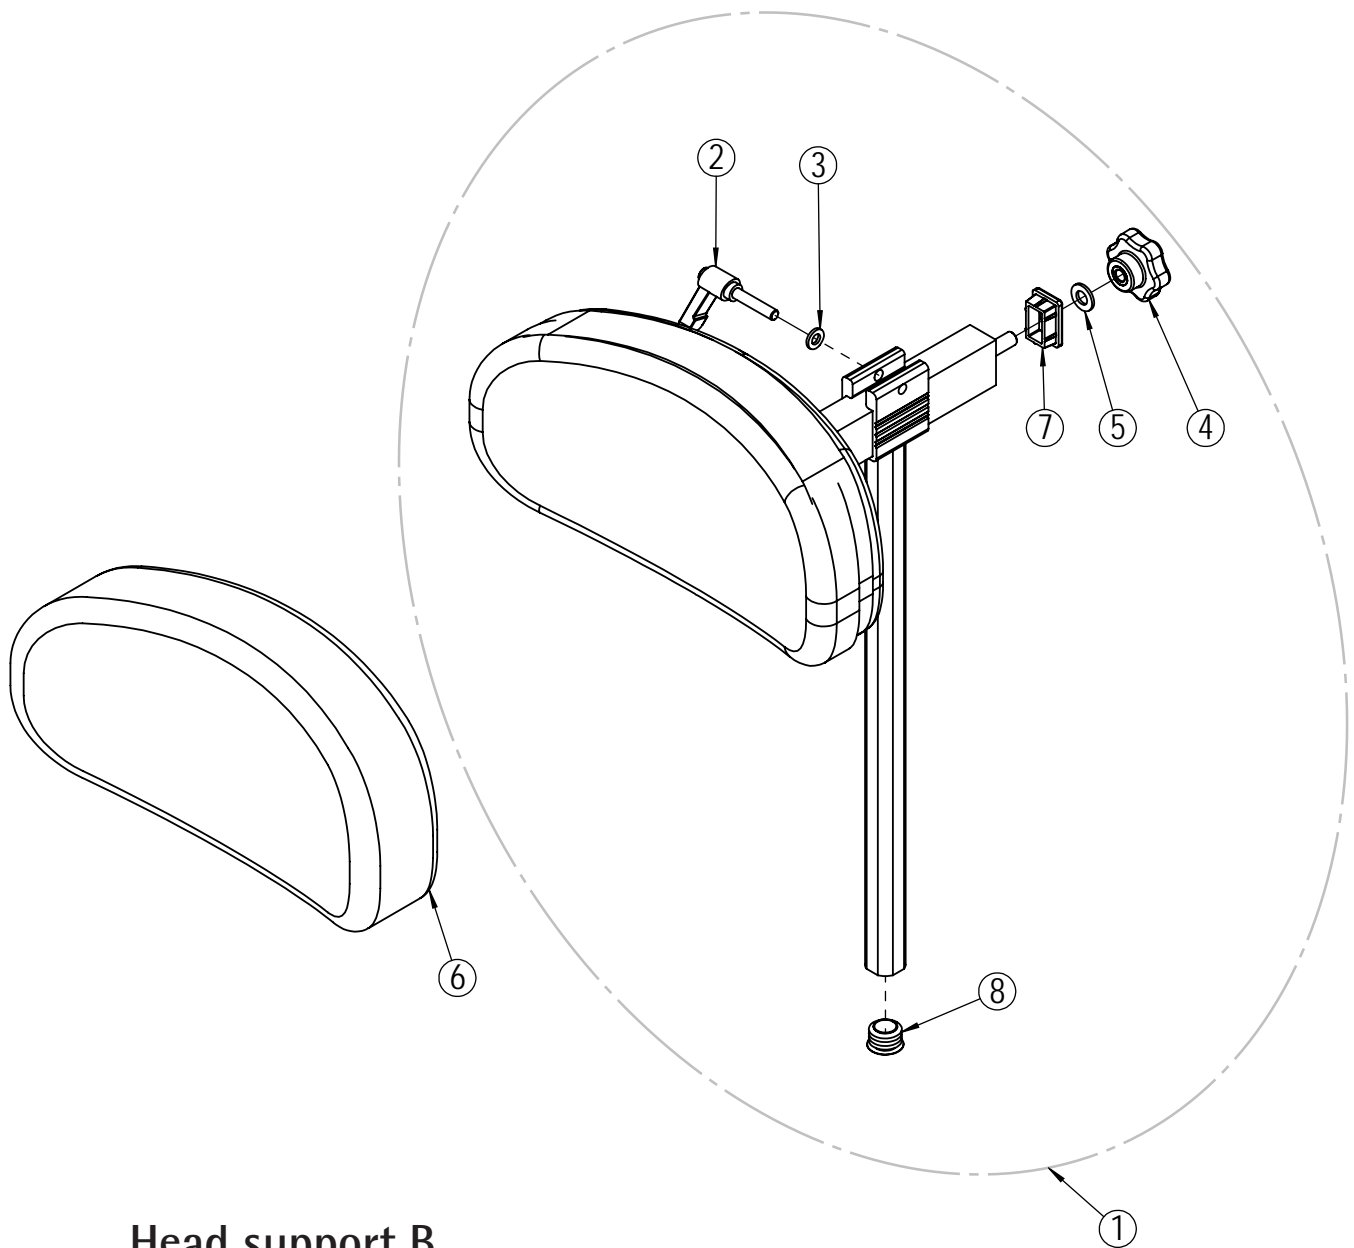

Head support B

Position	Description	Item no.	Pcs. pr. chair
1	Head support B with Mars	20574	1
2*	Clamp lever M6x30	20282	1
3*	Washer M6	20063	1
4*	Star wheel M8	26684	1
5*	Washer M8	29305	1
6	Hygiene cover Mars Head support B	20629	1
7*	Square plug horizontal bar	20852	1
8*	Plastic plug vertical bar	20509	1

* Available upon request.