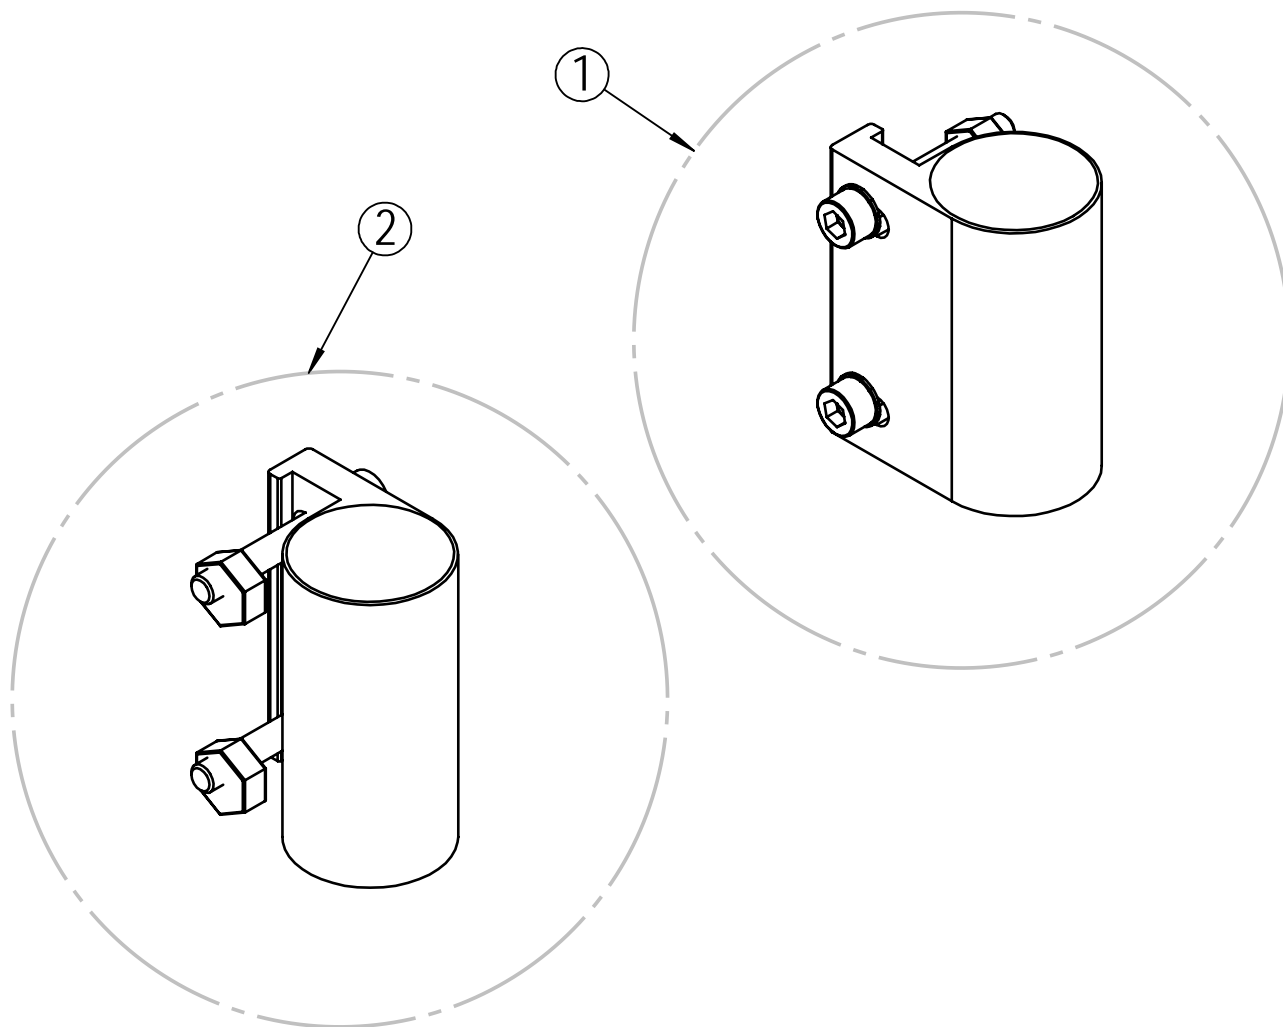

Bearing house

Position	Description	Item no.	Pcs. pr. chair
1	Bearing house A complete	26445	1
2	Bearing house B complete	26446	1

* Available upon request