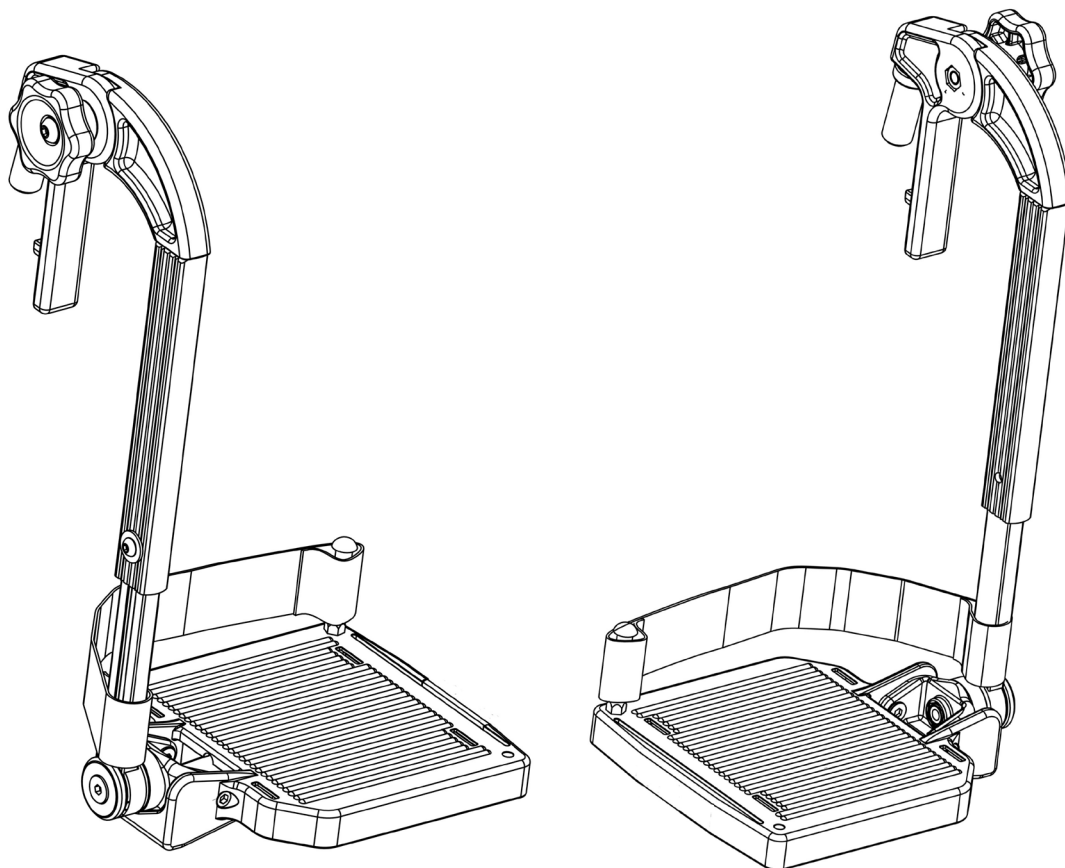

* Available upon request

Arm support - right

Position	Description	Item no.	Pcs. pr. chair
1	Arm support Netti Svipp left complete	23226	1
2	Arm support pad 385x58 PU with screws	20835	1
3*	Square plug	20633	2
4*	Washer M5	23594	2
5*	Screw M5x35	21323	2
6*	Wing screw M6x10	23256	1
7*	Lock nut M8	20412	1
8*	Washer nylon Ø15	23362	1
9*	Washer M8	20068	1
10*	Screw M8x50	25311	1

* Available upon request

Extension piece - foot support

Position	Description	Item no.	Pcs. pr. chair
1	Extension piece. Silver. Right. Complete.	27384	1
2	Extension piece. Silver. Left. Complete.	27385	1
3	Locking bracket with screw. Right.	29555	1
4	Locking bracket with screw. Left.	29556	1