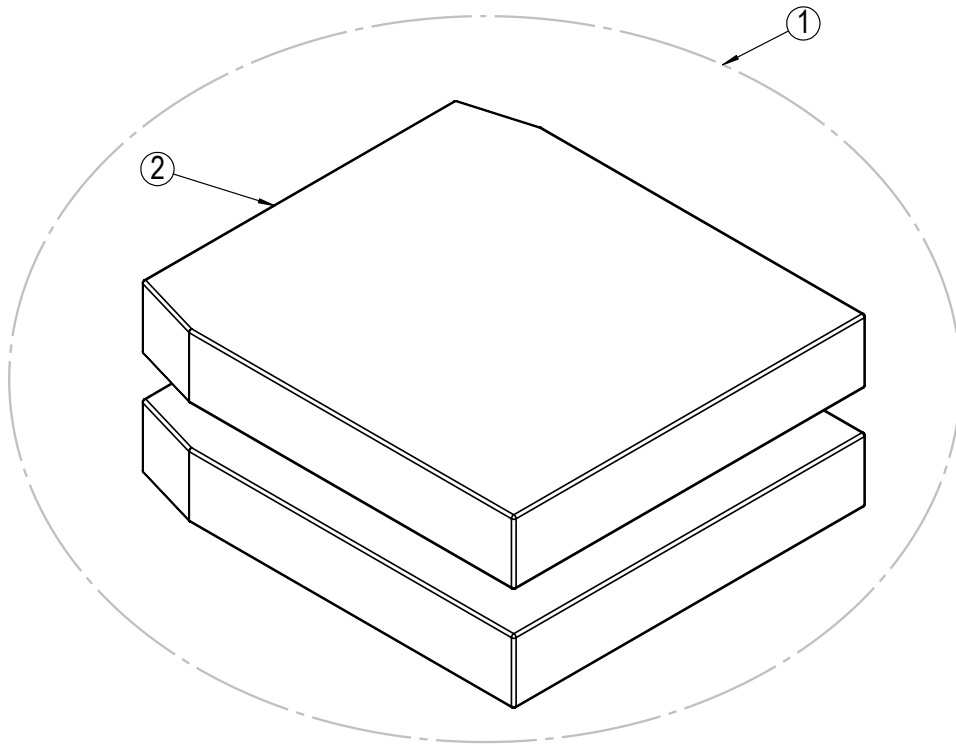

Seat cushion - outer cover

Position	Description	Item no.	Pcs. pr. chair
2	Outer cover, Uno Seat Width:35cm Depth:40cm, Mars	3543540	1
2	Outer cover, Uno Seat Width:35cm Depth:45cm, Mars	3543545	1
2	Outer cover, Uno Seat Width:35cm Depth:50cm, Mars	3543550	1
2	Outer cover, Uno Seat Width:38cm Depth:40cm, Mars	3543840	1
2	Outer cover, Uno Seat Width:38cm Depth:45cm, Mars	3543845	1
2	Outer cover, Uno Seat Width:38cm Depth:50cm, Mars	3543850	1
2	Outer cover, Uno Seat Width:40cm Depth:40cm, Mars	3544040	1
2	Outer cover, Uno Seat Width:40cm Depth:45cm, Mars	3544045	1
2	Outer cover, Uno Seat Width:40cm Depth:50cm, Mars	3544050	1
2	Outer cover, Uno Seat Width:43cm Depth:40cm, Mars	3544340	1
2	Outer cover, Uno Seat Width:43cm Depth:45cm, Mars	3544345	1
2	Outer cover, Uno Seat Width:43cm Depth:50cm, Mars	3544550	1
2	Outer cover, Uno Seat Width:45cm Depth:40cm, Mars	3544540	1
2	Outer cover, Uno Seat Width:45cm Depth:45cm, Mars	3544545	1
2	Outer cover, Uno Seat Width:45cm Depth:50cm, Mars	3544550	1
2	Outer cover, Uno Seat Width:50cm Depth:40cm, Mars	3545040	1
2	Outer cover, Uno Seat Width:50cm Depth:45cm, Mars	3545045	1
2	Outer cover, Uno Seat Width:50cm Depth:50cm, Mars	3545050	1
2	Outer cover, Uno Seat Width:55cm Depth:40cm, Mars	3545540	1
2	Outer cover, Uno Seat Width:55cm Depth:45cm, Mars	3545545	1
2	Outer cover, Uno Seat Width:55cm Depth:50cm, Mars	3545550	1