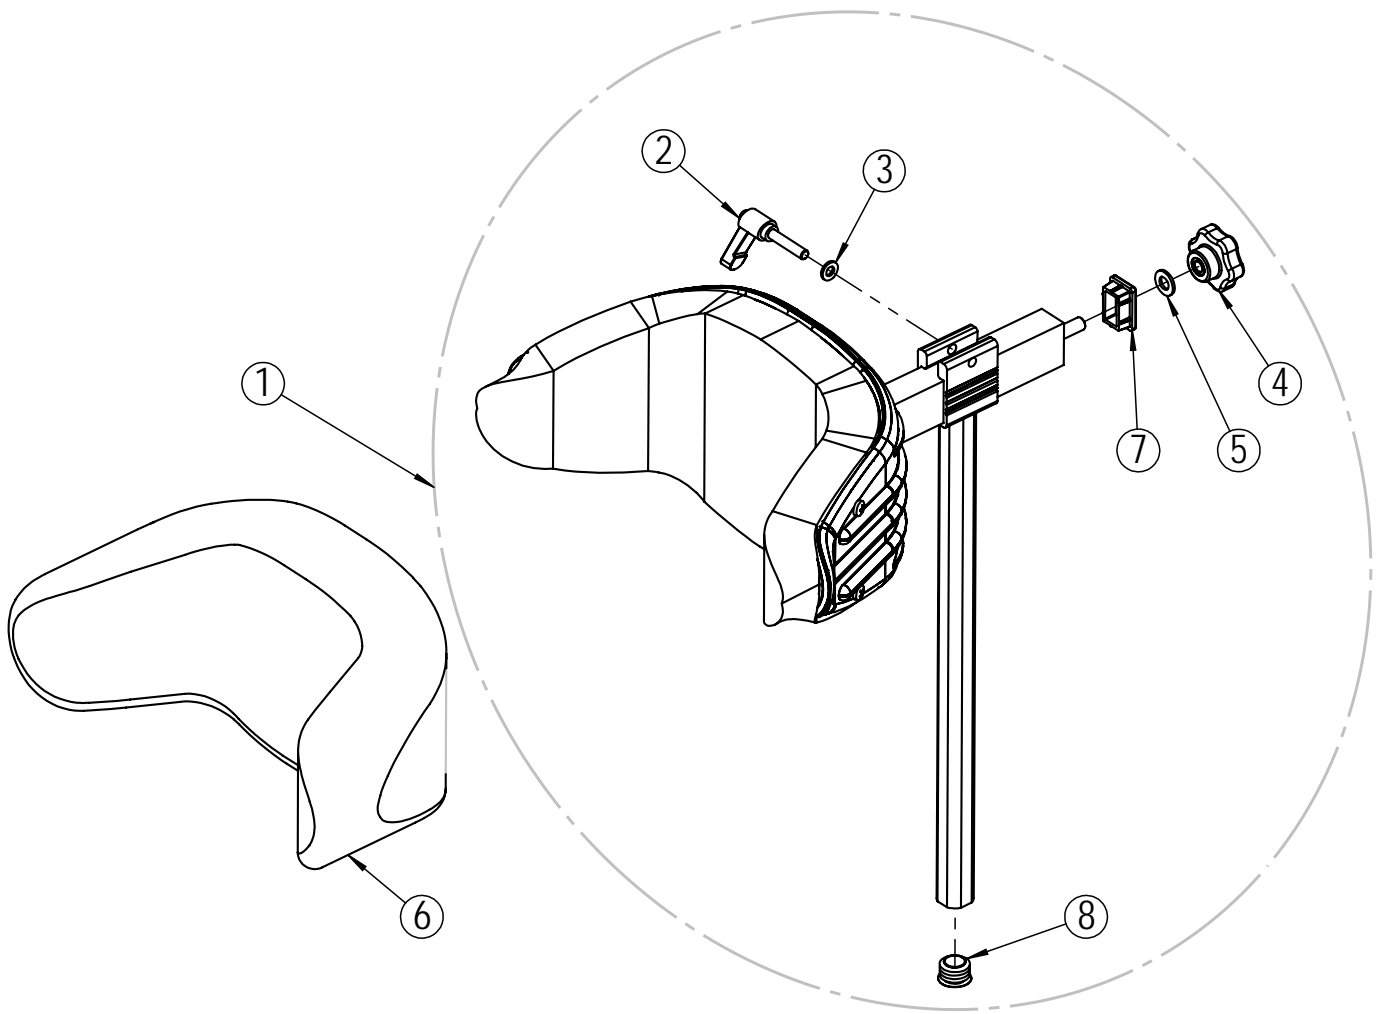

Head support A

Position	Description	Item no.	Pcs. pr. chair
1	Head support A with Mars	20575	1
2*	Clamp lever M6x30	20282	1
3*	Washer M6	20063	1
4*	Star wheel M8	26684	1
5*	Washer M8	29305	1
6	Hygiene cover Mars Head support A	20126	1
7*	Square plug horizontal bar	20852	1
8*	Plastic plug vertical bar	20509	1

* Available upon request.