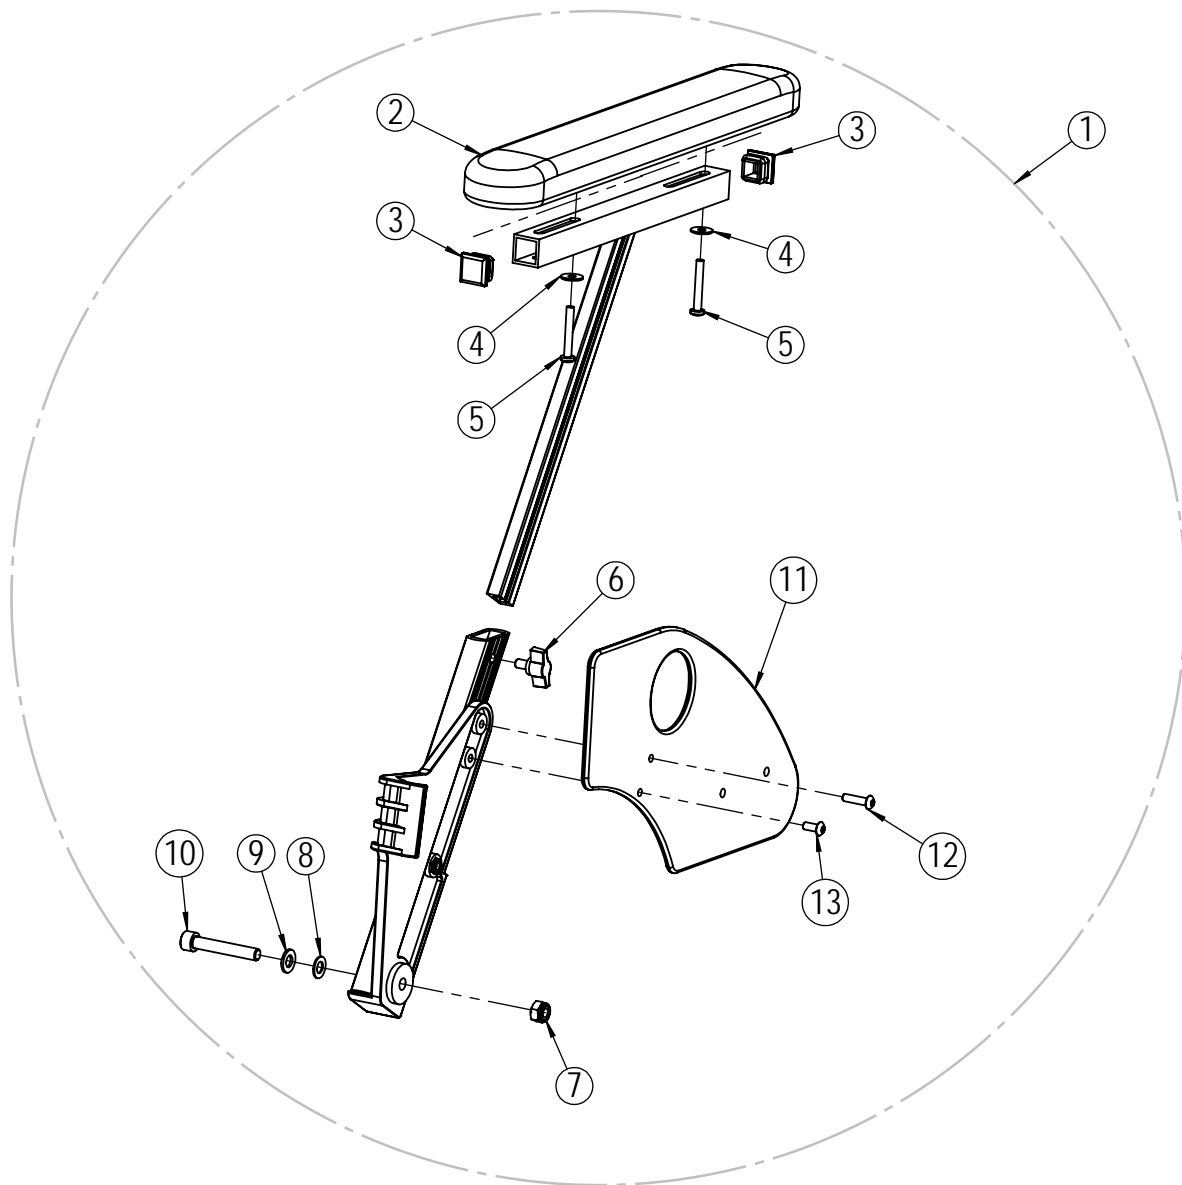

Arm support - left

Position	Description	Item no.	Pcs. pr. chair
1	Arm support Netti Svipp left complete	23234	1
2	Arm support pad 385x58 PU with screws	20835	1
3*	Square plug	20633	2
4*	Washer M5	23594	2
5*	Screw M5x35	21323	2
6*	Wing screw M6x10	23256	1
7*	Lock nut M8	20412	1
8*	Washer nylon Ø15	23362	1
9*	Washer M8	20068	1
10*	Screw M8x50	25311	1
11*	Skirt guard	25503	1
12*	Screw M5x20	25438	1
13*	Screw M5x12	25310	1

* Available upon request