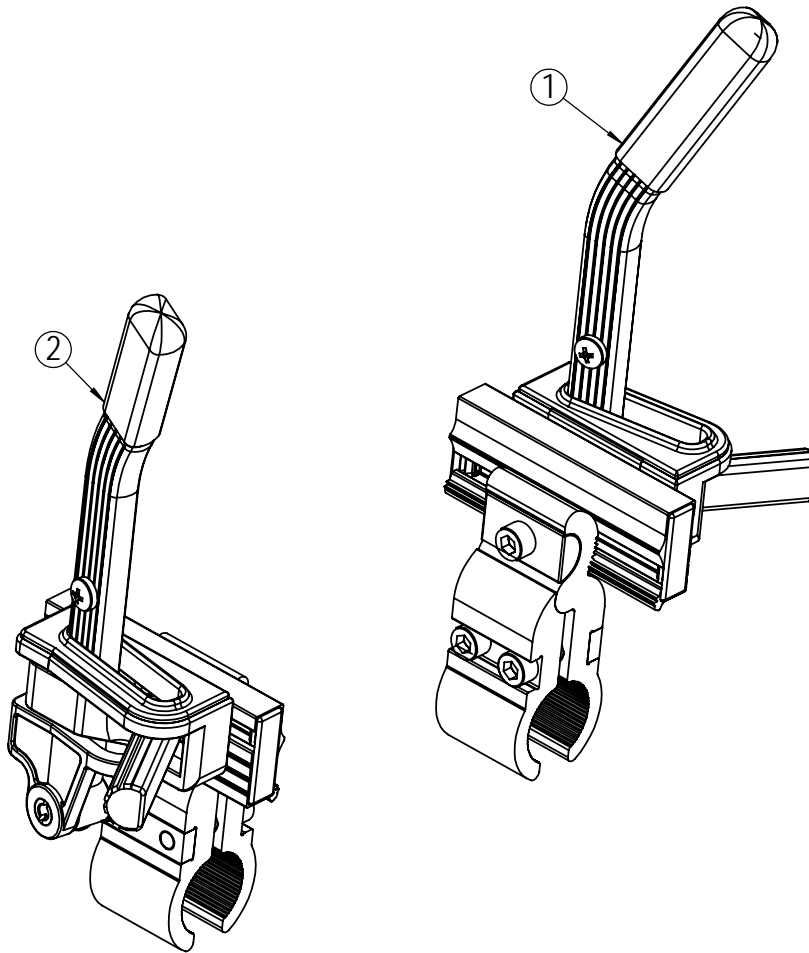

Brake

Position	Description	Item no.	Pcs. pr. chair
1	Brake Universal Netti I/Svipp Left	26824	1
2	Brake Universal Netti I/Svipp Right	26817	1