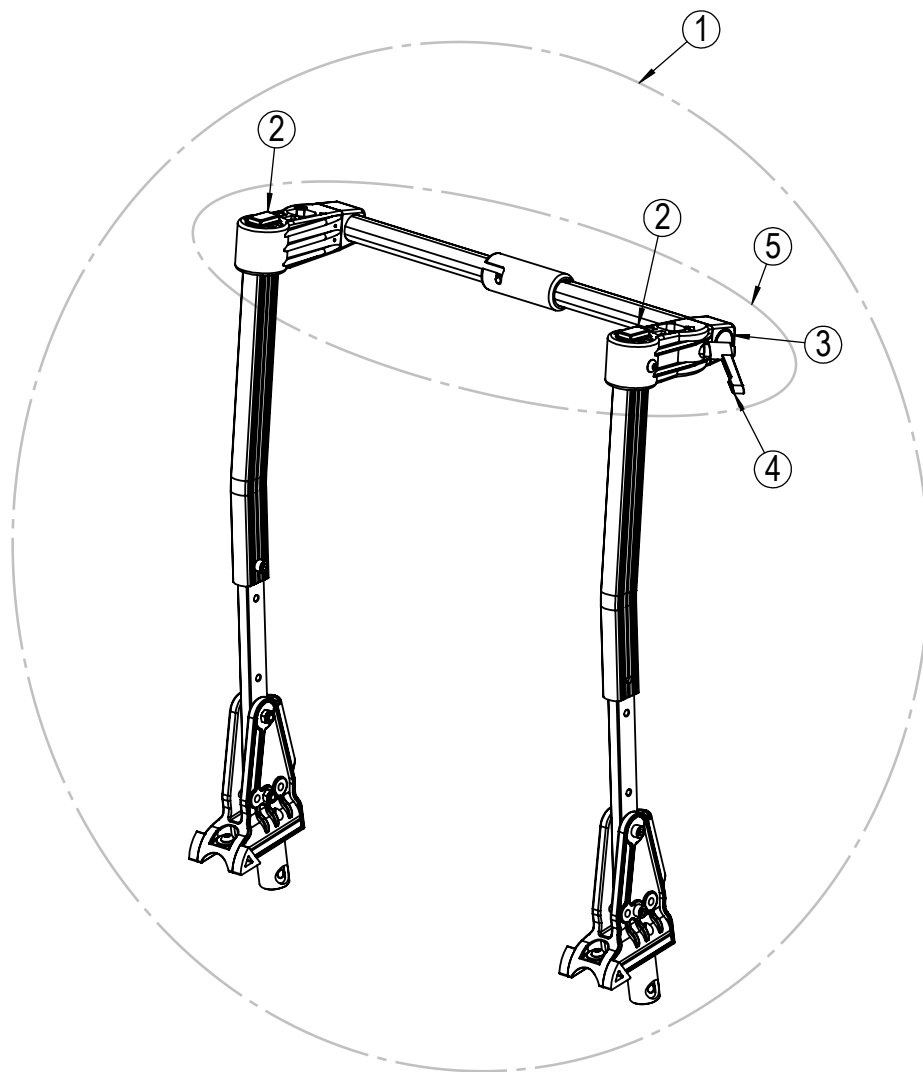

SPARE PART CATALOG NETTI SVIPP

Version 2/08 -

INDEX

	Page
Seat frame and backrest	3
Seat cover - adjustable front	4
Seat frame and backrest	5
Backrest	6
Seat cushion - complete	7
Seat cushion - outer cover	8
Backrest - recline kit	9
Push handle	10
Head support rack	11
Head support A	12
Head support B	13
Head support C	14
Arm support left	15
Arm support right	16
Extension piece foot support	17
Universal foot supports - complete	18
Universal foot supports - parts	19
Angle adjustable foot supports - complete	20
Angle adjustable foot supports - parts	21
Bearing house	23
Front castors	24
Brake	25
Main wheels	26
Anti tip	27

Seat cover - adjustable front

Position	Description	Item no.	Pcs. pr. chair
1	Seat cover adjustable front Netti Svipp 35cm	22391	1
1	Seat cover adjustable front Netti Svipp 38cm	22392	1
1	Seat cover adjustable front Netti Svipp 40cm	22393	1
1	Seat cover adjustable front Netti Svipp 43cm	22394	1
1	Seat cover adjustable front Netti Svipp 45cm	22395	1
1	Seat cover adjustable front Netti Svipp 50cm	22396	1
1	Seat cover adjustable front Netti Svipp 55cm	22397	1

Seat frame and backrest

Position	Description	Item no.	Pcs. pr. chair
2	Backrest cushion Flip Mars 35cm	22052	1
2	Backrest cushion Flip Mars 38cm	22053	1
2	Backrest cushion Flip Mars 40cm	22054	1
2	Backrest cushion Flip Mars 43cm	22055	1
2	Backrest cushion Flip Mars 45cm	22056	1
2	Backrest cushion Flip Mars 50cm	22057	1
2	Backrest cushion Flip Mars 55cm	22058	1
3	Backrest Velcro 35-50 cm Height: 35cm	20699	1
3	Backrest Velcro 55-60 cm Height: 35cm	2865	1