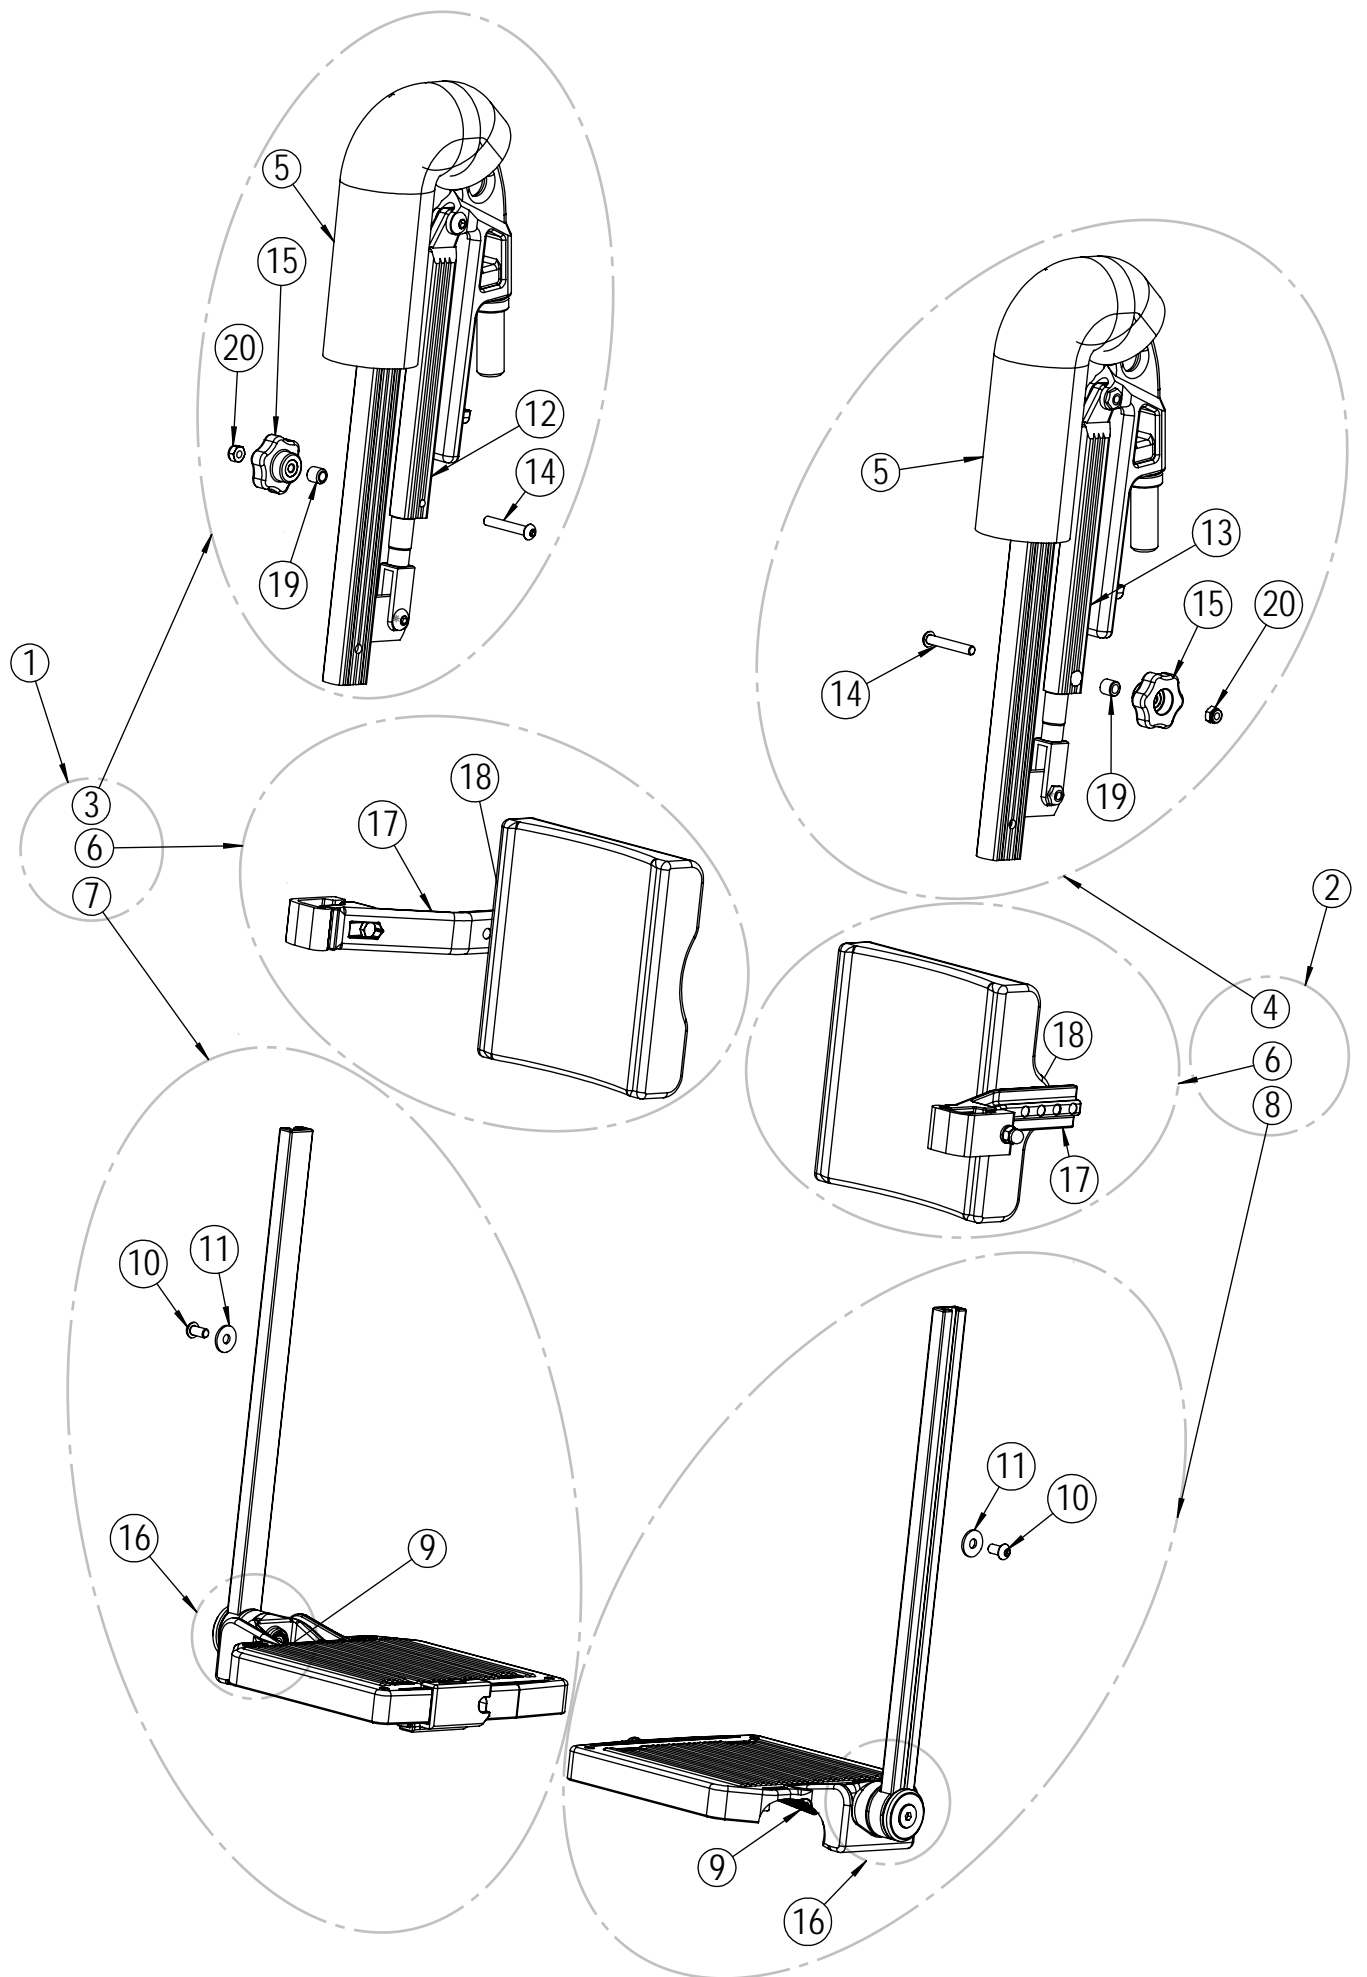

Angle adjustable foot supports - parts

Position	Description	Item no.	Pcs. pr. chair
3	Angle adjustable foot support. Black. Right.	29489	1
4	Angle adjustable foot support. Black. Left.	29490	1
5	Knee upholstery. Mars.	23864	2
6	Calf pad with bracket. 35cm	27964	1
6	Calf pad with bracket. 40cm	27965	1
6	Calf pad with bracket. 43cm	27966	1
6	Calf pad with bracket. 45cm	27966	1
6	Calf pad with bracket. 50cm	27967	1
6	Calf pad with bracket. 55cm	27968	1
7	Foot plate. 35cm Right.	28621	1
8	Foot plate. 35cm Left.	28649	1
7	Foot plate. 40cm Right.	28623	1
8	Foot plate. 40cm Left.	28651	1
7	Foot plate. 43cm Right.	28624	1
8	Foot plate. 43cm Left.	28652	1
7	Foot plate. 45cm Right.	28625	1
8	Foot plate. 45cm Left.	28653	1
7	Foot plate. 50cm Right.	28626	1
8	Foot plate. 50cm Left.	28654	1
7	Foot plate. 55cm Right.	28627	1
8	Foot plate. 55cm Left.	28655	1
9*	Foot plate spring	27858	2
10*	Screw M6x12	24272	2
11*	Washer	20356	2
12	Mechanical adjustment piece with screw. Black. Right.	29558	1
13	Mechanical adjustment piece with screw. Black. Left.	29559	1
14*	Screw M6x40	20103	2
15*	Adjustment wheel	27388	2
16	Foot plate hinge complete	28523	2
17	Calf support bracket with screw, washer and lock nut	25353	2
18*	Nut M8	29761	2
19*	Foot support locking cone	20539	2
20*	Nut M6	20058	2

* Available upon request.